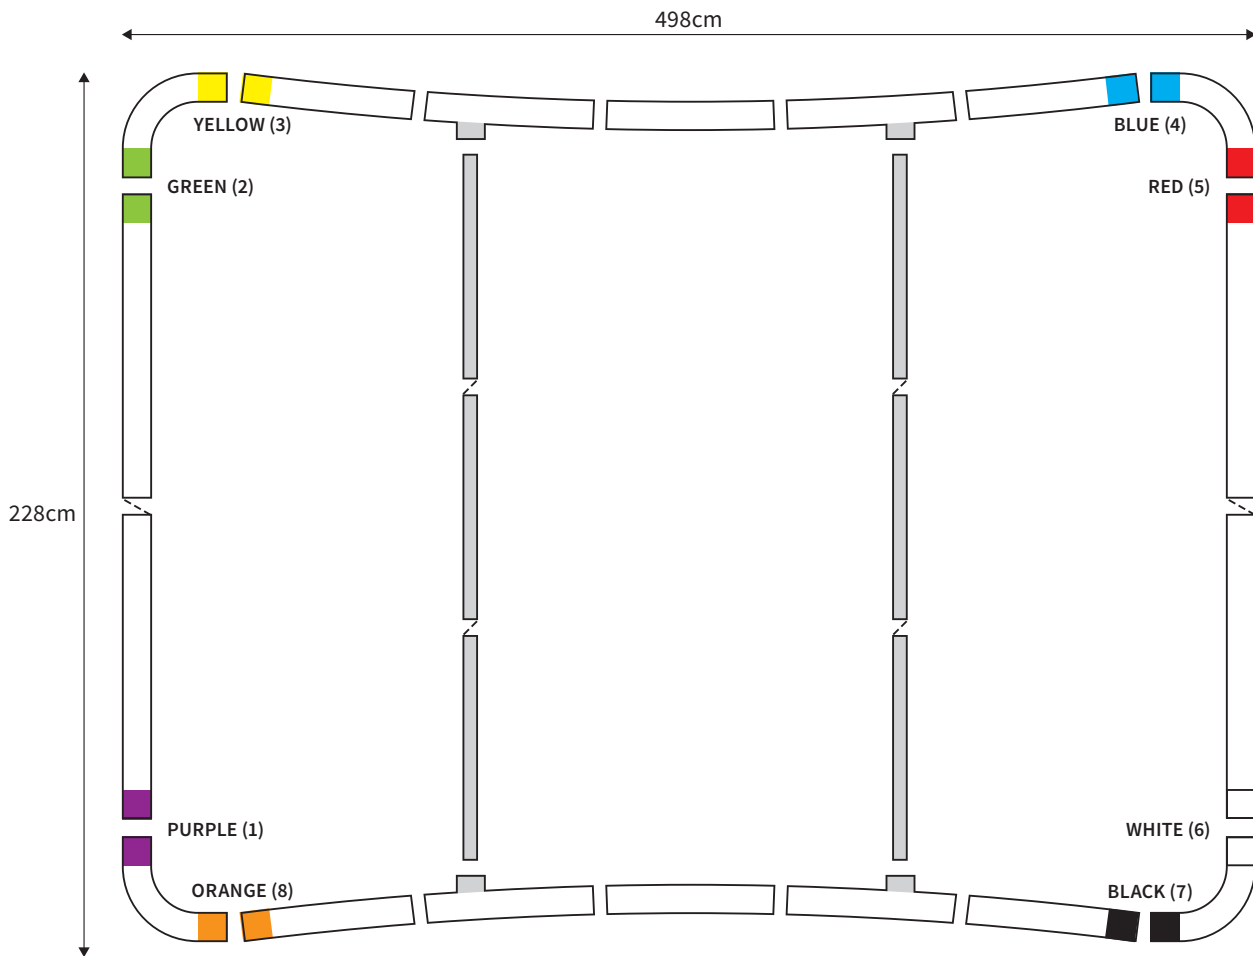

MANUAL

SHAPE CURVED
WIDTH 498cm
HEIGHT 228cm

PARTS LIST					
	4x	CORNER		2x	TUBE VERTICAL (ø 3cm)
	2x	TUBE HORIZONTAL (ø 3cm)		2x	TUBE SUPPORT (ø 2cm)