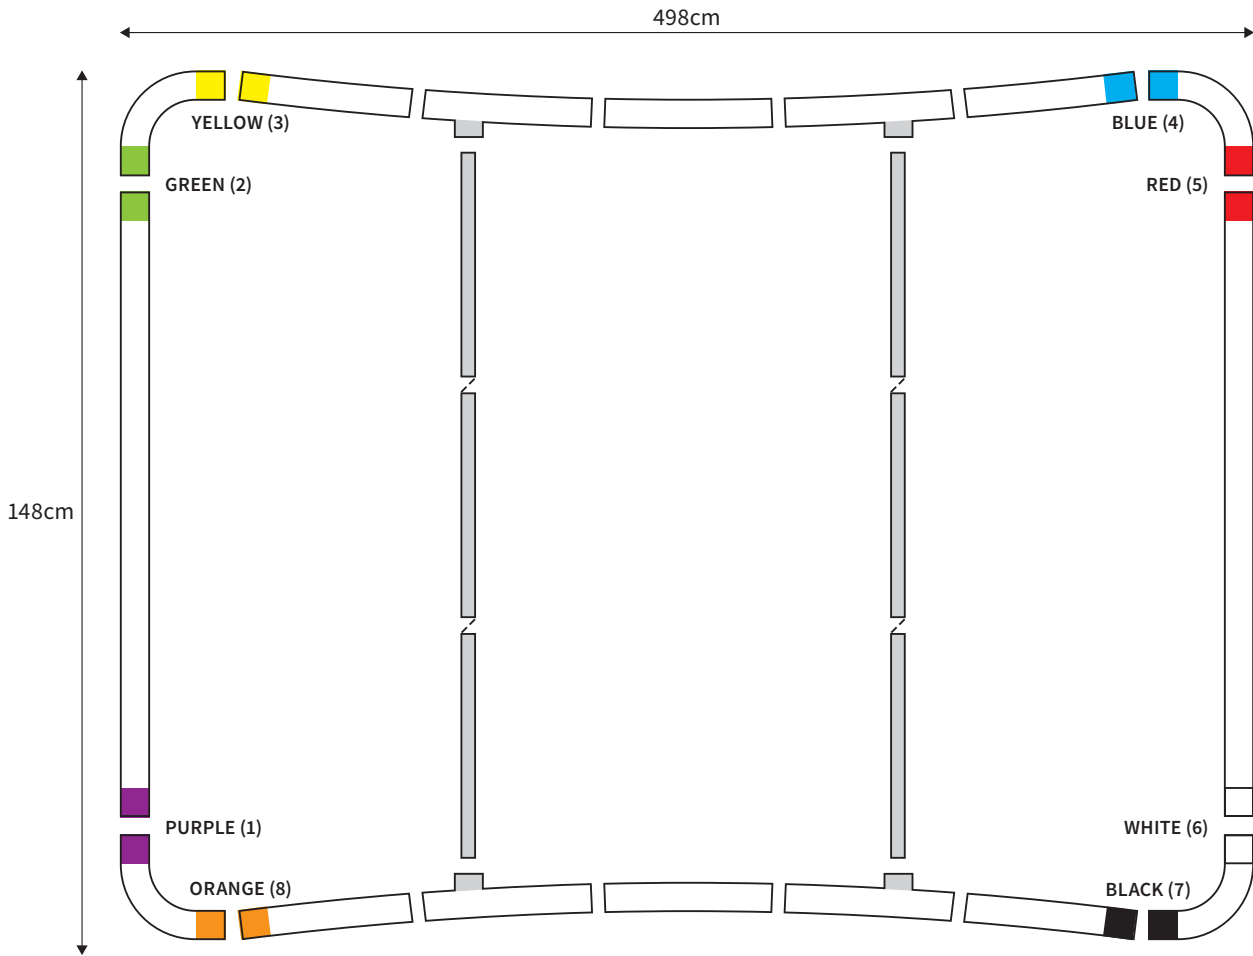

MANUAL

SHAPE CURVED
WIDTH 498cm
HEIGHT 148cm

PARTS LIST					
	4x	CORNER		2x	TUBE VERTICAL (ø 3cm)
	2x	TUBE HORIZONTAL (ø 3cm)		2x	TUBE SUPPORT (ø 2cm)