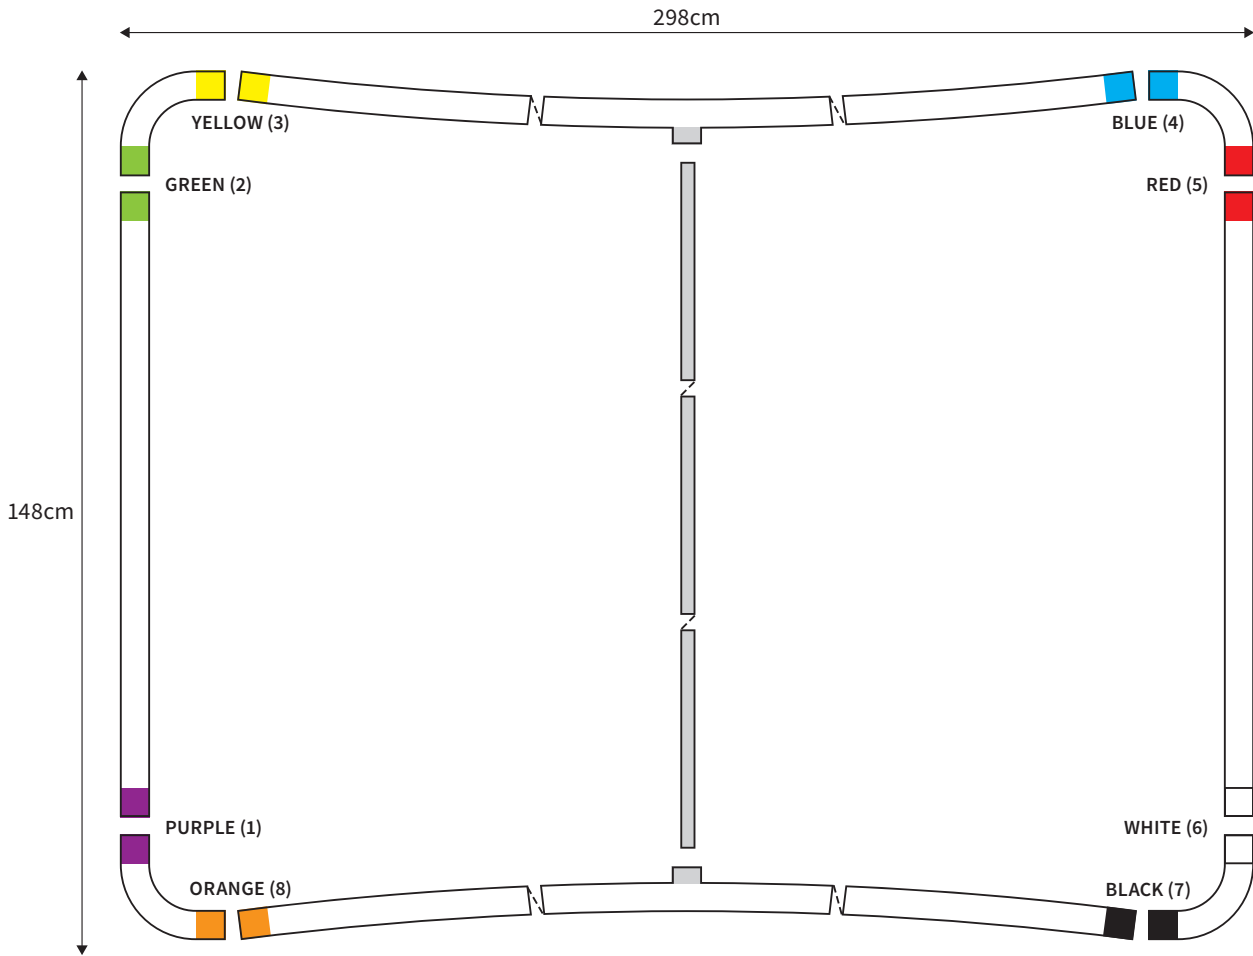

MANUAL

SHAPE CURVED
WIDTH 298cm
HEIGHT 148cm

PARTS LIST					
	4x	CORNER		2x	TUBE VERTICAL (ø 3cm)
	2x	TUBE HORIZONTAL (ø 3cm)		1x	TUBE SUPPORT (ø 2cm)