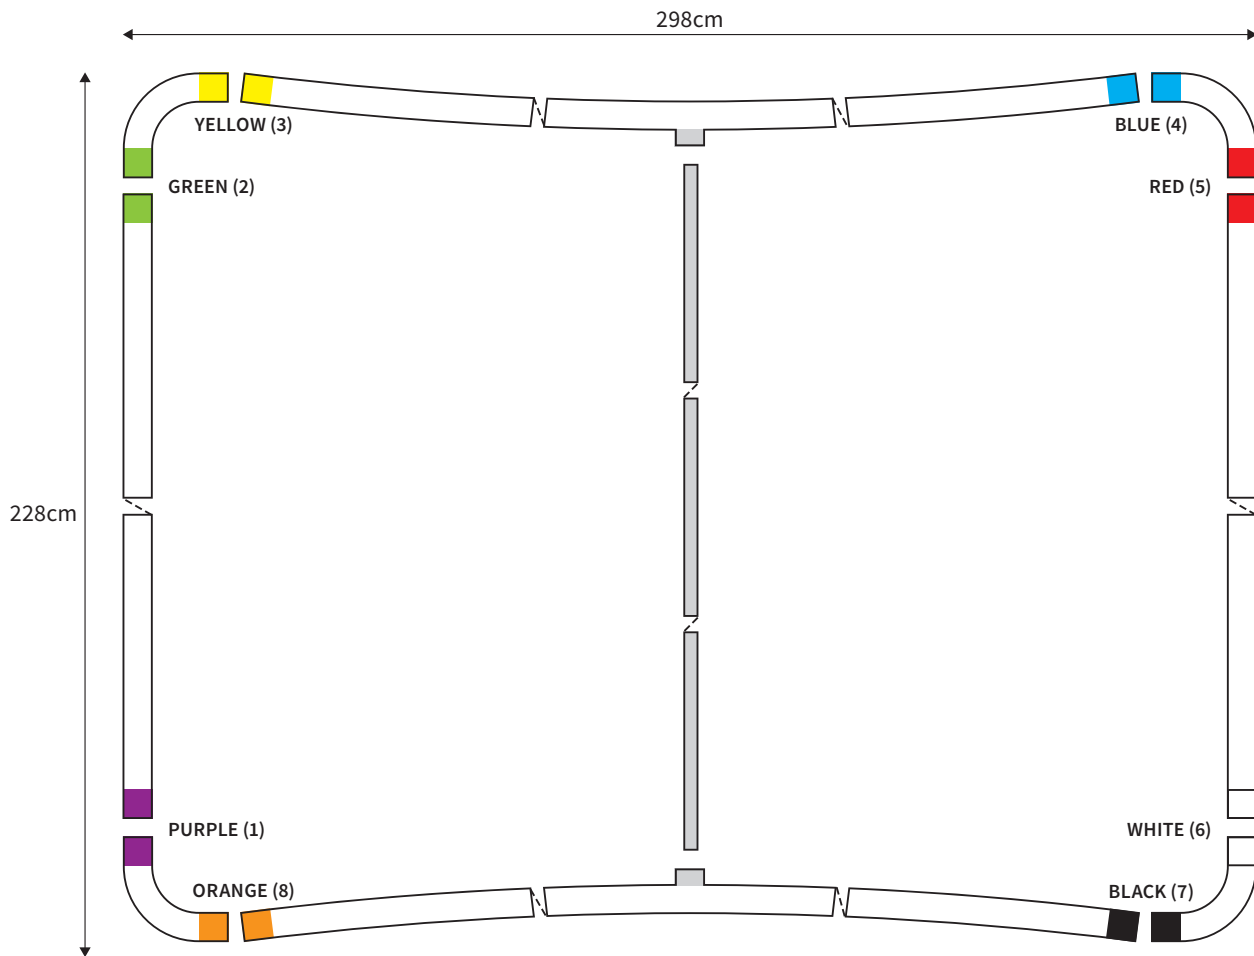

MANUAL

SHAPE CURVED
WIDTH 298cm
HEIGHT 228cm

PARTS LIST

	4x	CORNER		2x	TUBE VERTICAL (ø 3cm)
	2x	TUBE HORIZONTAL (ø 3cm)		1x	TUBE SUPPORT (ø 2cm)