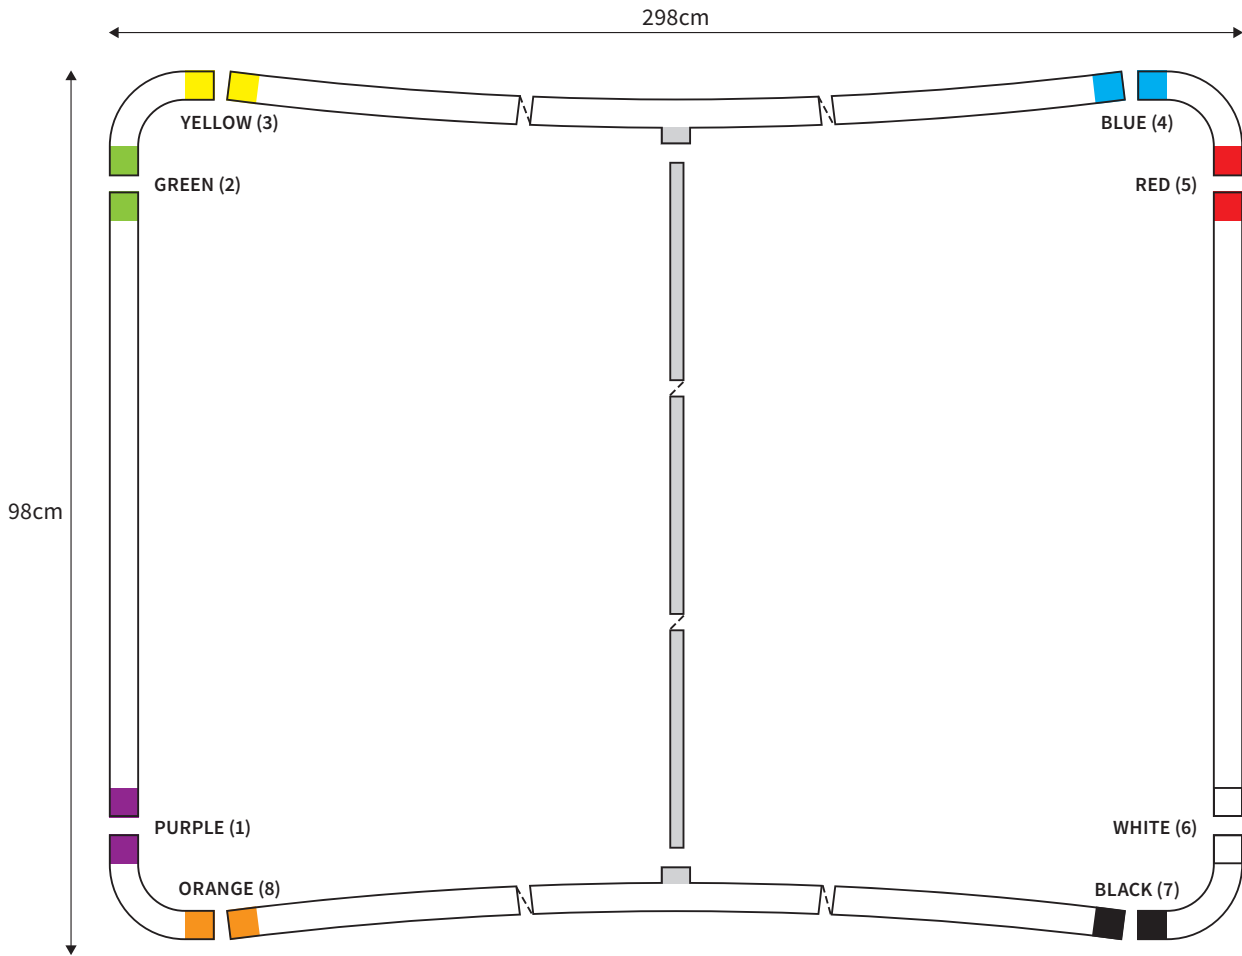

MANUAL

SHAPE CURVED
WIDTH 298cm
HEIGHT 98cm

PARTS LIST

	4x	CORNER		2x	TUBE VERTICAL (ø 3cm)
	2x	TUBE HORIZONTAL (ø 3cm)		1x	TUBE SUPPORT (ø 2cm)