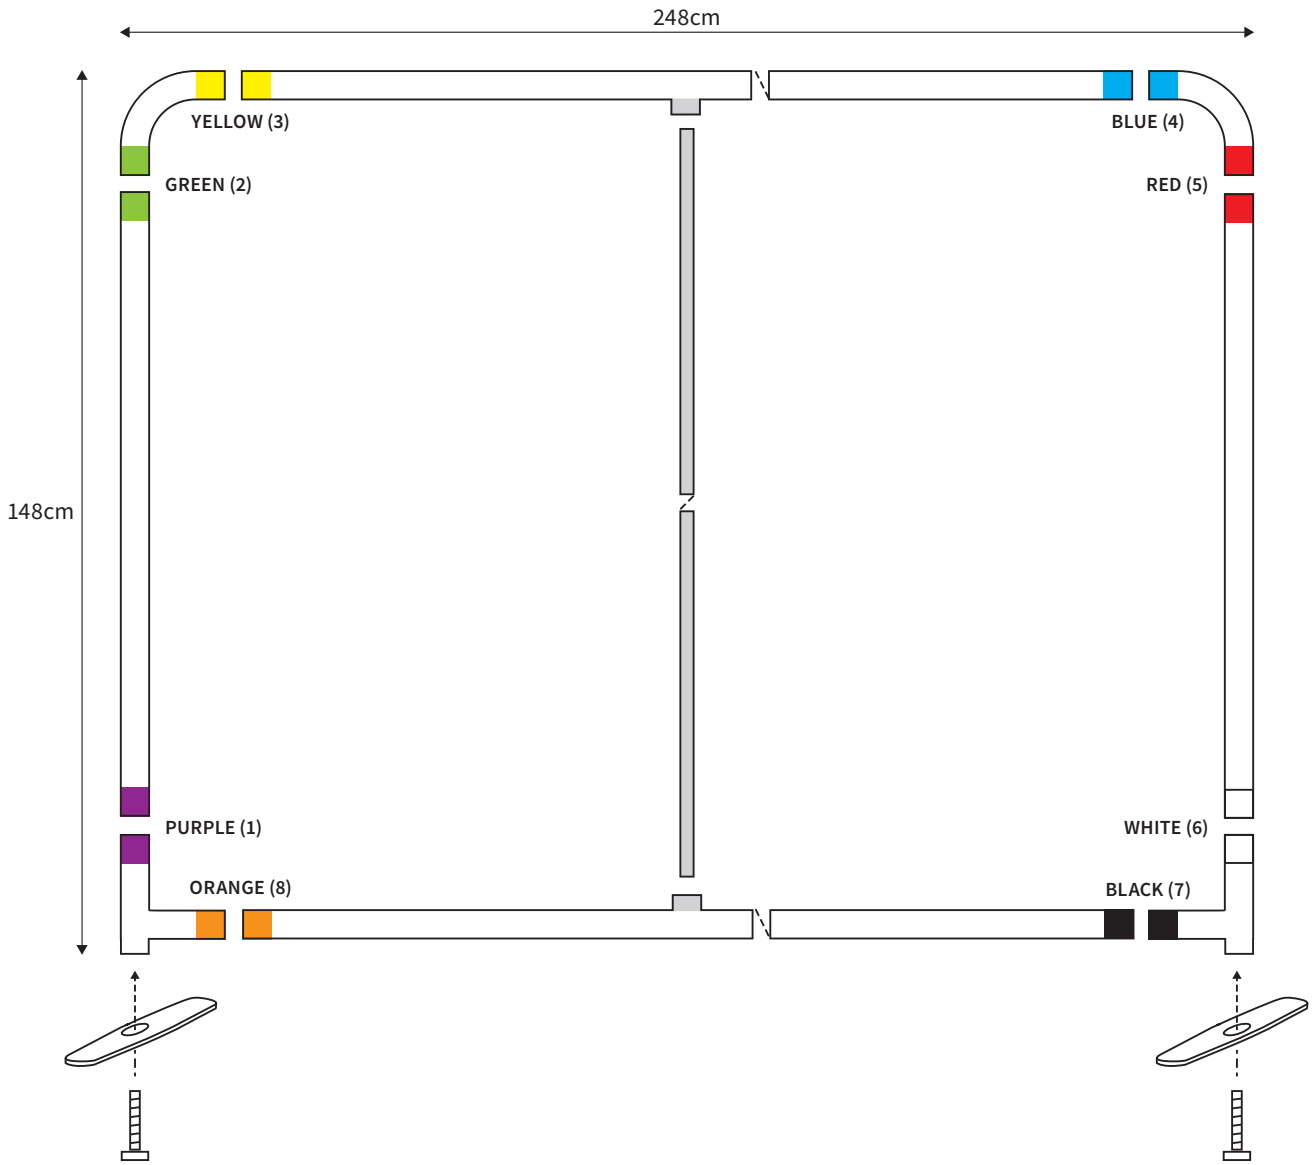

MANUAL

SHAPE STRAIGHT
WIDTH 98cm
HEIGHT 148cm

PARTS LIST

	2x	TOP CORNER		2x	TUBE HORIZONTAL (ø 3cm)
	2x	BOTTOM CORNER		2x	TUBE VERTICAL (ø 3cm)
	2x	FOOT			
	2x	SCREW (M8)			
	1x	HEXA-KEY (M8)			

MANUAL

SHAPE STRAIGHT
WIDTH 148cm
HEIGHT 148cm

PARTS LIST

	2x	TOP CORNER		2x	TUBE HORIZONTAL (ø 3cm)
	2x	BOTTOM CORNER		2x	TUBE VERTICAL (ø 3cm)
	2x	FOOT			
	2x	SCREW (M8)			
	1x	HEXA-KEY (M8)			

MANUAL

SHAPE STRAIGHT
WIDTH 198cm
HEIGHT 148cm

PARTS LIST

	2x	TOP CORNER		2x	TUBE HORIZONTAL (ø 3cm)
	2x	BOTTOM CORNER		2x	TUBE VERTICAL (ø 3cm)
	2x	FOOT			
	2x	SCREW (M8)			
	1x	HEXA-KEY (M8)			

MANUAL

SHAPE STRAIGHT
WIDTH 248cm
HEIGHT 148cm

PARTS LIST

	2x	TOP CORNER		2x	TUBE HORIZONTAL (ø 3cm)
	2x	BOTTOM CORNER		2x	TUBE VERTICAL (ø 3cm)
	2x	FOOT			
	2x	SCREW (M8)		1x	TUBE SUPPORT (ø 2cm)
	1x	HEXA-KEY (M8)			