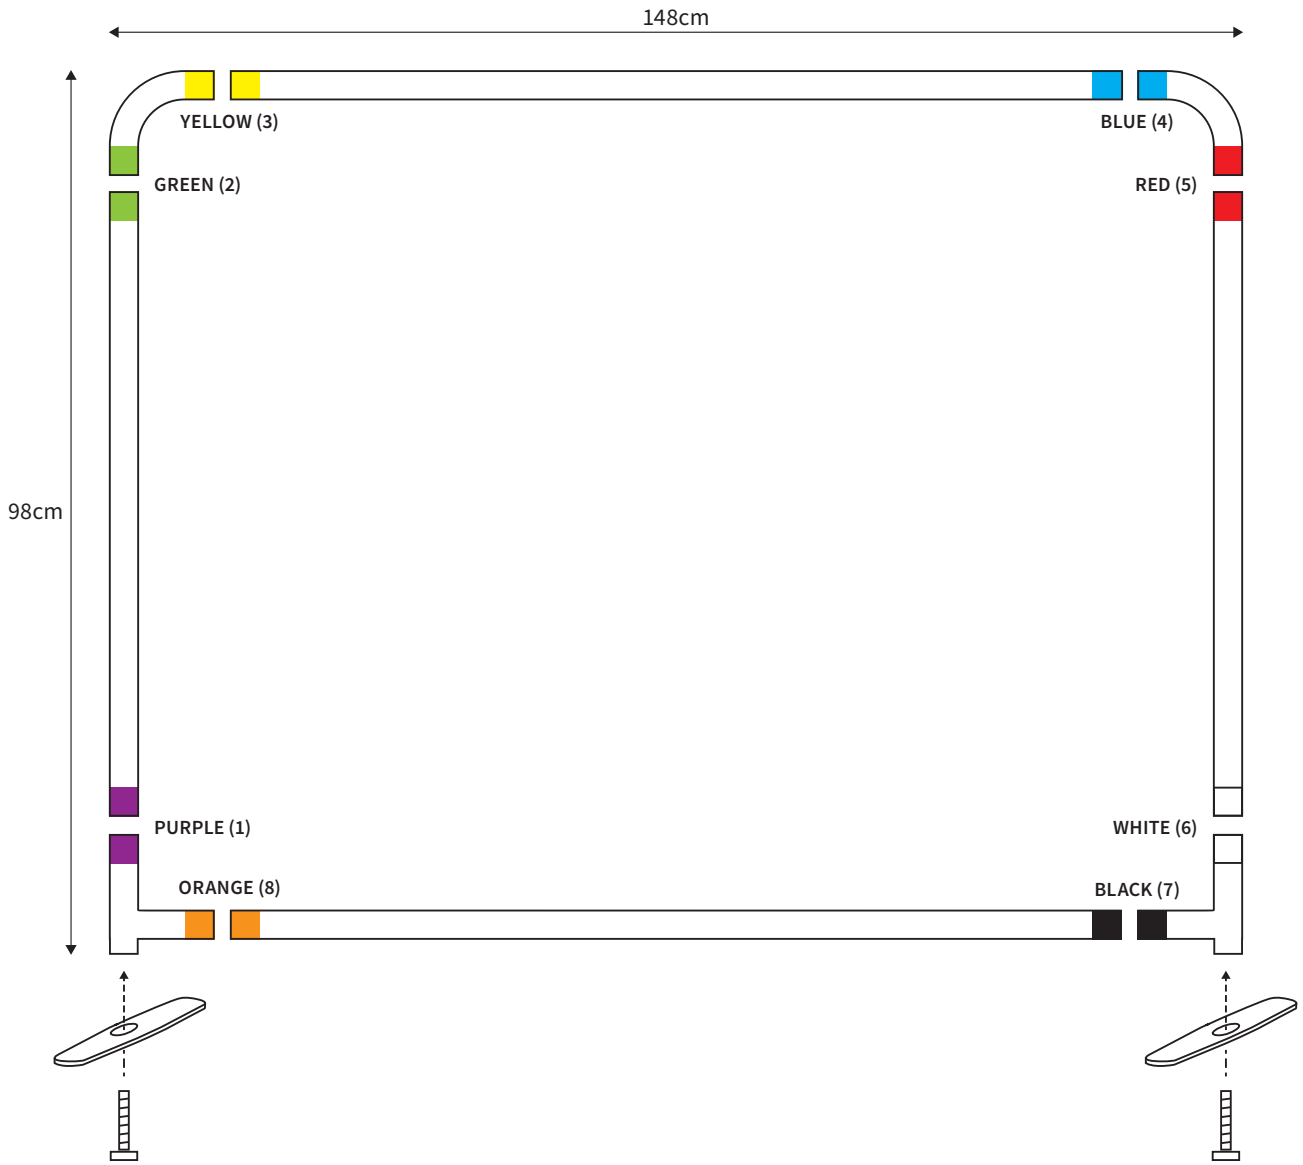

MANUAL

SHAPE STRAIGHT
WIDTH 298cm
HEIGHT 148cm

PARTS LIST

	2x	TOP CORNER		2x	TUBE HORIZONTAL (ø 3cm)
	2x	BOTTOM CORNER		2x	TUBE VERTICAL (ø 3cm)
	2x	FOOT			
	2x	SCREW (M8)		1x	TUBE SUPPORT (ø 2cm)
	1x	HEXA-KEY (M8)			

MANUAL

SHAPE STRAIGHT
WIDTH 98cm
HEIGHT 98cm

PARTS LIST

	2x	TOP CORNER		2x	TUBE HORIZONTAL (ø 3cm)
	2x	BOTTOM CORNER		2x	TUBE VERTICAL (ø 3cm)
	2x	FOOT			
	2x	SCREW (M8)			
	1x	HEXA-KEY (M8)			

MANUAL

SHAPE STRAIGHT
WIDTH 148cm
HEIGHT 98cm

PARTS LIST

	2x	TOP CORNER		2x	TUBE HORIZONTAL (ø 3cm)
	2x	BOTTOM CORNER		2x	TUBE VERTICAL (ø 3cm)
	2x	FOOT			
	2x	SCREW (M8)			
	1x	HEXA-KEY (M8)			

MANUAL

SHAPE STRAIGHT
WIDTH 198cm
HEIGHT 98cm

PARTS LIST

	2x	TOP CORNER		2x	TUBE HORIZONTAL (ø 3cm)
	2x	BOTTOM CORNER		2x	TUBE VERTICAL (ø 3cm)
	2x	FOOT			
	2x	SCREW (M8)			
	1x	HEXA-KEY (M8)			

MANUAL

SHAPE STRAIGHT
WIDTH 248cm
HEIGHT 98cm

PARTS LIST

	2x	TOP CORNER		2x	TUBE HORIZONTAL (ø 3cm)
	2x	BOTTOM CORNER		2x	TUBE VERTICAL (ø 3cm)
	2x	FOOT			
	2x	SCREW (M8)		1x	TUBE SUPPORT (ø 2cm)
	1x	HEXA-KEY (M8)			