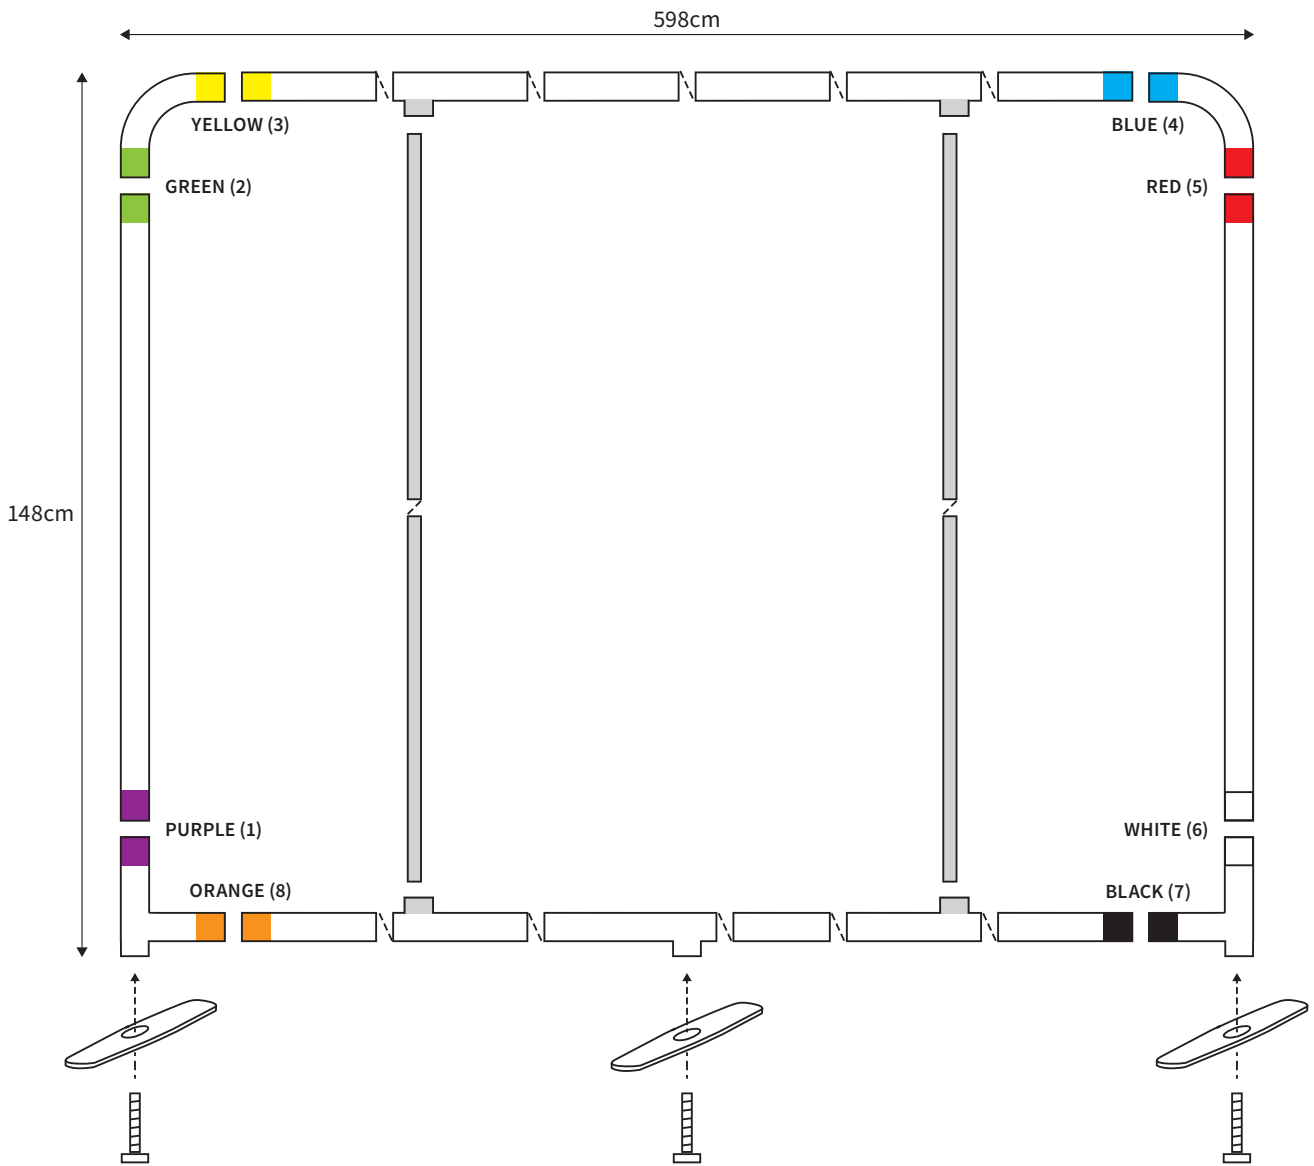

	2x	TOP CORNER		2x	TUBE HORIZONTAL (ø 3cm)
	2x	BOTTOM CORNER		2x	TUBE VERTICAL (ø 3cm)
	2x	FOOT			
	2x	SCREW (M8)			
	1x	HEXA-KEY (M8)			

MANUAL

SHAPE STRAIGHT
WIDTH 248cm
HEIGHT 148cm

PARTS LIST

	2x	TOP CORNER		2x	TUBE HORIZONTAL (ø 3cm)
	2x	BOTTOM CORNER		2x	TUBE VERTICAL (ø 3cm)
	2x	FOOT			
	2x	SCREW (M8)		1x	TUBE SUPPORT (ø 2cm)
	1x	HEXA-KEY (M8)			

MANUAL

SHAPE STRAIGHT
WIDTH 398cm
HEIGHT 148cm

PARTS LIST					
				1x	HEXA-KEY (M8)
	2x	TOP CORNER		2x	TUBE HORIZONTAL (ø 3cm)
	2x	BOTTOM CORNER			
	3x	FOOT		2x	TUBE VERTICAL (ø 3cm)
	1x	SCREW (M6) FOOT MIDDLE			
	2x	SCREW (M8)		1x	TUBE SUPPORT (ø 2cm)
	1x	HEXA-KEY (M6)			

MANUAL

SHAPE STRAIGHT
WIDTH 598cm
HEIGHT 148cm

PARTS LIST				1x	HEXA-KEY (M8)
	2x	TOP CORNER		2x	TUBE HORIZONTAL (ø 3cm)
	2x	BOTTOM CORNER			
	3x	FOOT		2x	TUBE VERTICAL (ø 3cm)
	1x	SCREW (M6) FOOT MIDDLE			
	2x	SCREW (M8)		2x	TUBE SUPPORT (ø 2cm)
	1x	HEXA-KEY (M6)			

MANUAL

SHAPE STRAIGHT
WIDTH 98cm
HEIGHT 228cm

PARTS LIST

	2x	TOP CORNER		2x	TUBE HORIZONTAL (ø 3cm)
	2x	BOTTOM CORNER		2x	TUBE VERTICAL (ø 3cm)
	2x	FOOT			
	2x	SCREW (M8)			
	1x	HEXA-KEY (M8)			

MANUAL

SHAPE STRAIGHT
WIDTH 148cm
HEIGHT 228cm