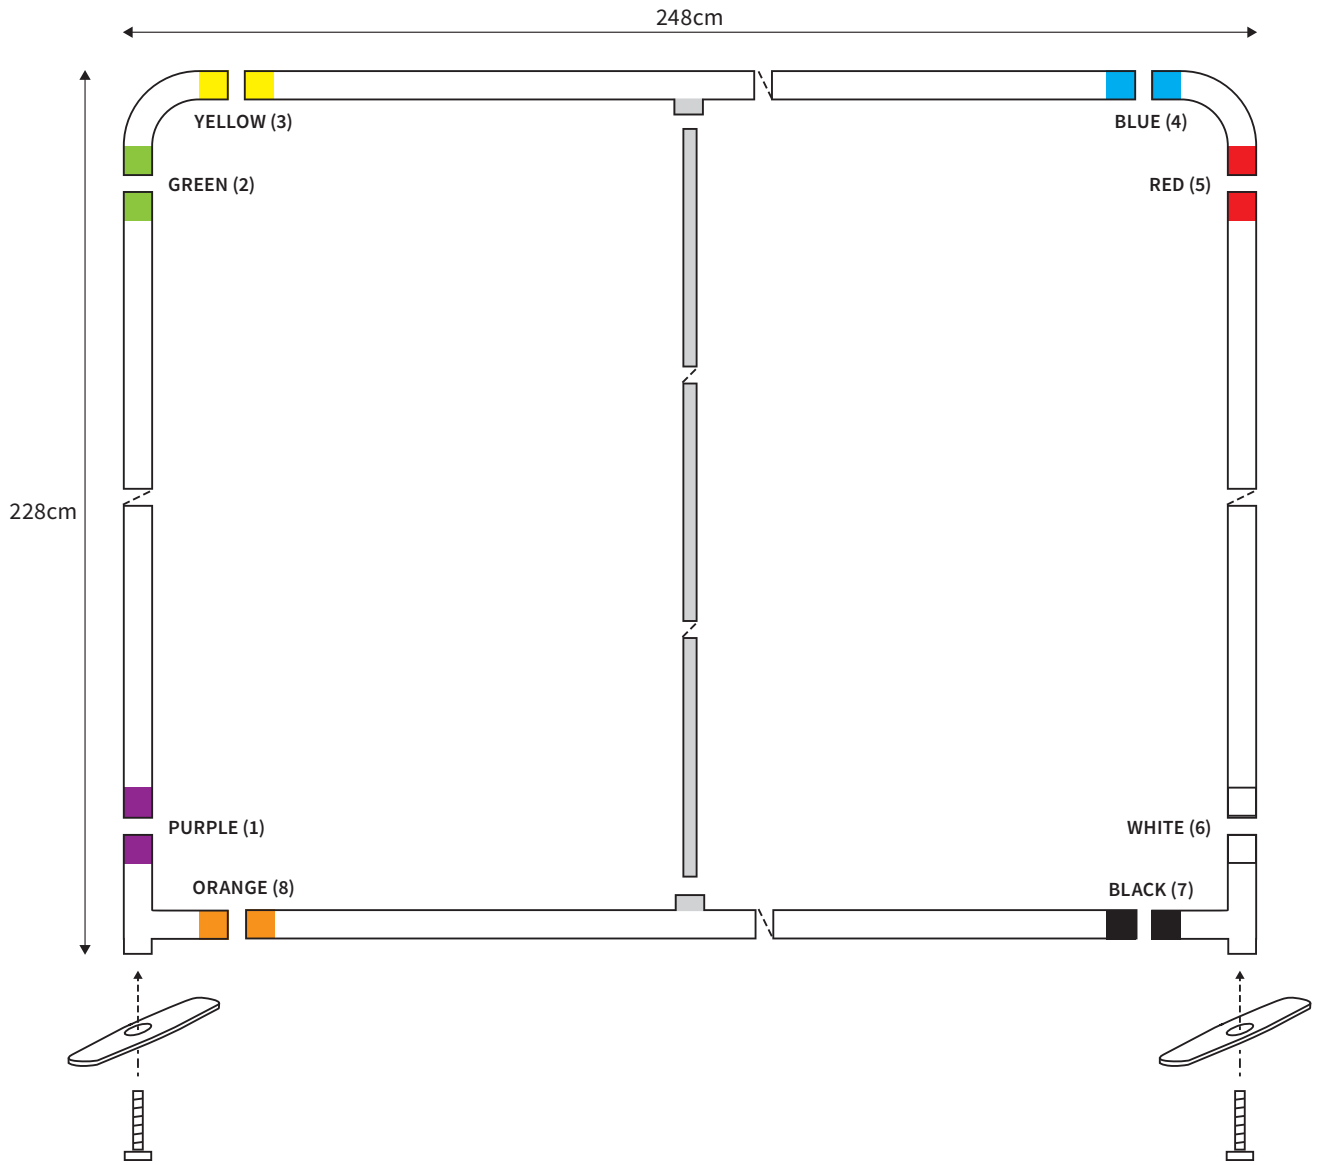

MANUAL

SHAPE STRAIGHT
WIDTH 248cm
HEIGHT 228cm

PARTS LIST

	2x	TOP CORNER		2x	TUBE HORIZONTAL (ø 3cm)
	2x	BOTTOM CORNER		2x	TUBE VERTICAL (ø 3cm)
	2x	FOOT			
	2x	SCREW (M8)		1x	TUBE SUPPORT (ø 2cm)
	1x	HEXA-KEY (M8)