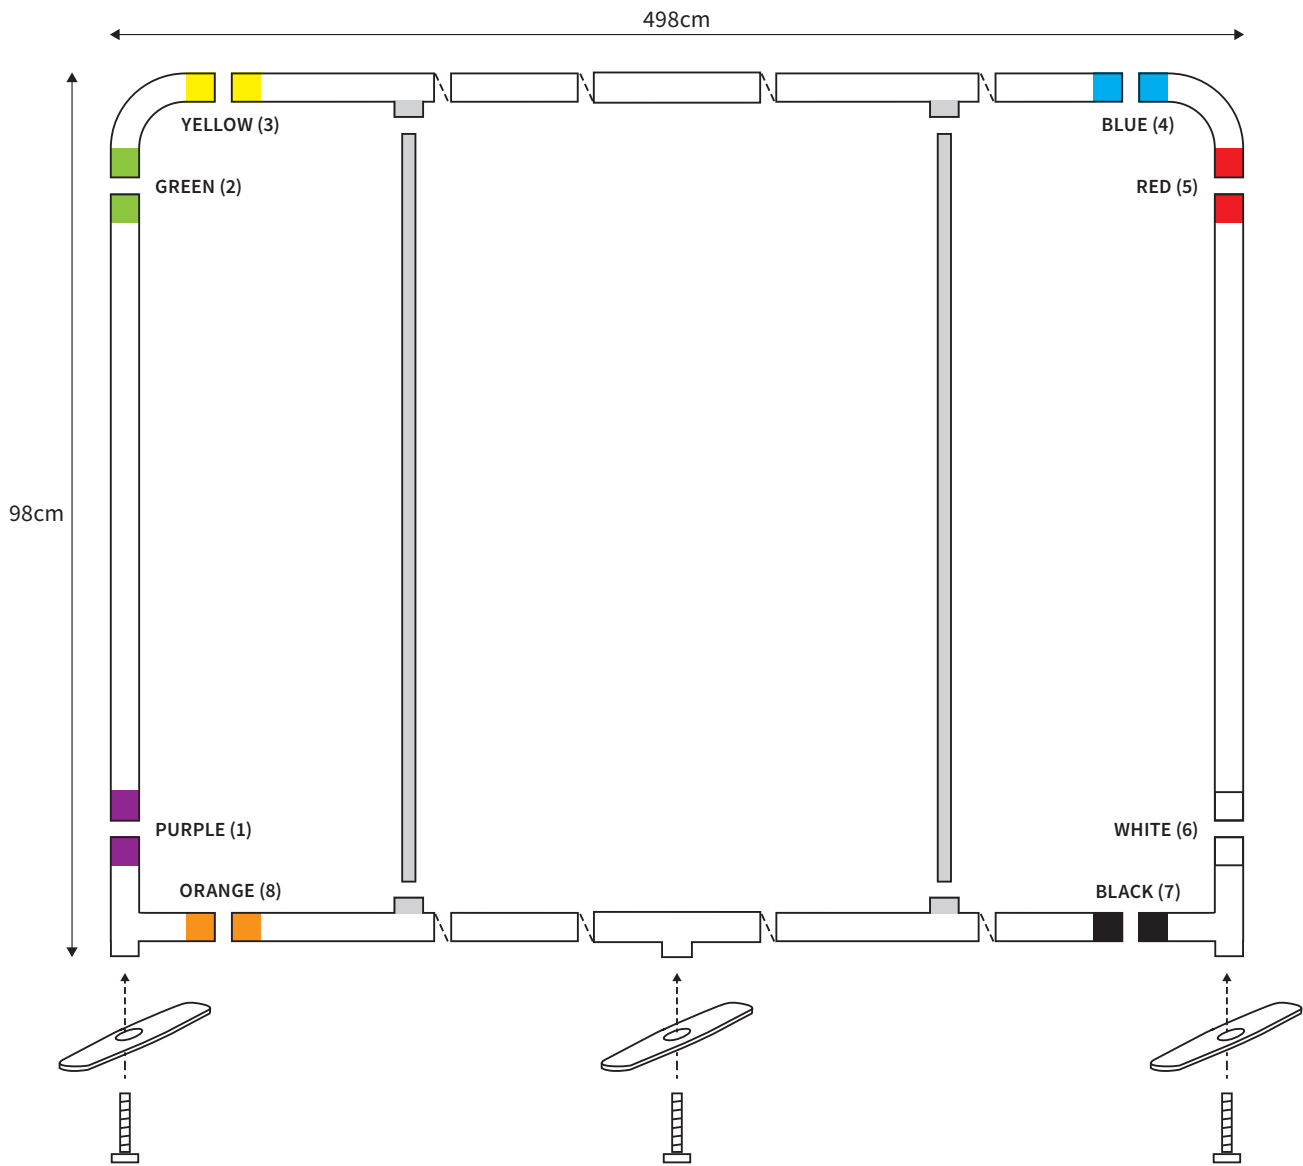

MANUAL

SHAPE STRAIGHT
WIDTH 298cm
HEIGHT 98cm

PARTS LIST

	2x	TOP CORNER		2x	TUBE HORIZONTAL (ø 3cm)
	2x	BOTTOM CORNER		2x	TUBE VERTICAL (ø 3cm)
	2x	FOOT			
	2x	SCREW (M8)		1x	TUBE SUPPORT (ø 2cm)
	1x	HEXA-KEY (M8)			

MANUAL

SHAPE STRAIGHT
WIDTH 398cm
HEIGHT 98cm

PARTS LIST				1x	HEXA-KEY (M8)
	2x	TOP CORNER		2x	TUBE HORIZONTAL (ø 3cm)
	2x	BOTTOM CORNER			
	3x	FOOT		2x	TUBE VERTICAL (ø 3cm)
	1x	SCREW (M6) FOOT MIDDLE			
	2x	SCREW (M8)		1x	TUBE SUPPORT (ø 2cm)
	1x	HEXA-KEY (M6)			

MANUAL

SHAPE STRAIGHT
WIDTH 498cm
HEIGHT 98cm

PARTS LIST					
				1x	HEXA-KEY (M8)
	2x	TOP CORNER		2x	TUBE HORIZONTAL (ø 3cm)
	2x	BOTTOM CORNER			
	3x	FOOT		2x	TUBE VERTICAL (ø 3cm)
	1x	SCREW (M6) FOOT MIDDLE			
	2x	SCREW (M8)		2x	TUBE SUPPORT (ø 2cm)
	1x	HEXA-KEY (M6)			

MANUAL

SHAPE STRAIGHT
WIDTH 598cm
HEIGHT 98cm

PARTS LIST				1x	HEXA-KEY (M8)
	2x	TOP CORNER		2x	TUBE HORIZONTAL (ø 3cm)
	2x	BOTTOM CORNER			
	3x	FOOT		2x	TUBE VERTICAL (ø 3cm)
	1x	SCREW (M6) FOOT MIDDLE			
	2x	SCREW (M8)		2x	TUBE SUPPORT (ø 2cm)
	1x	HEXA-KEY (M6)			