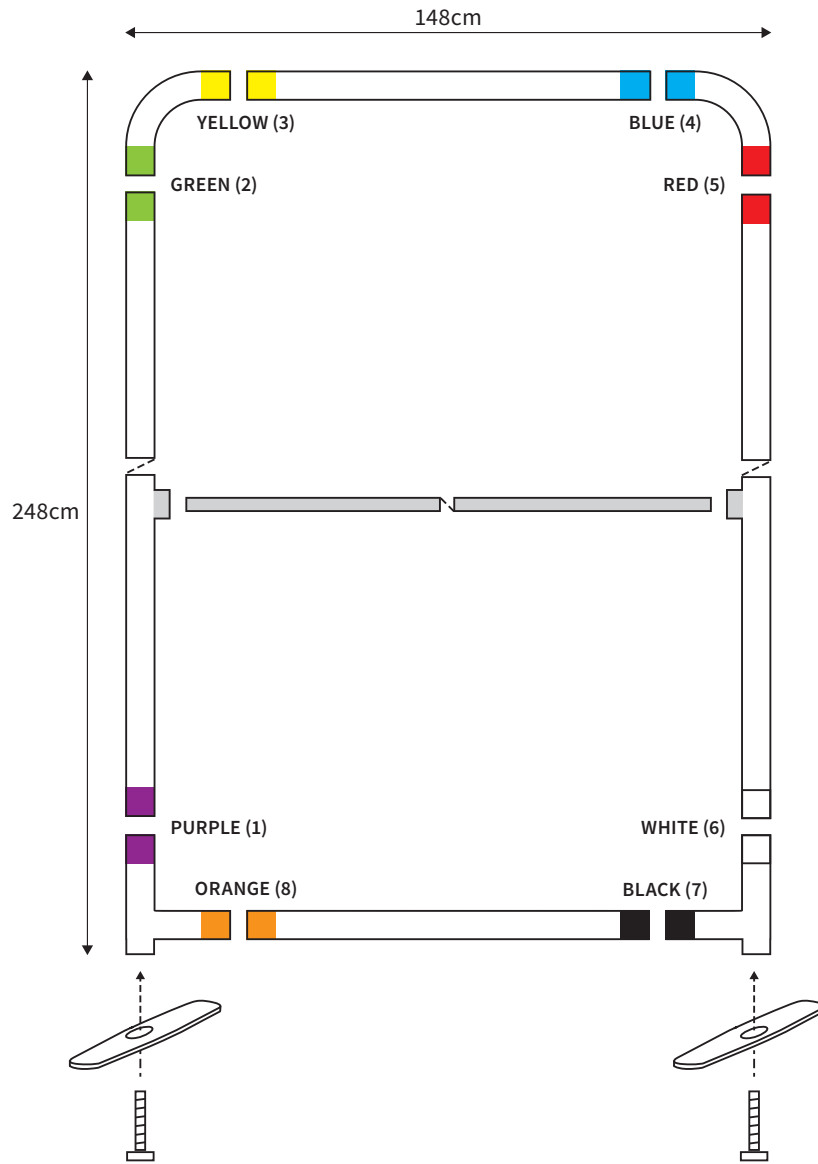

MANUAL

SHAPE STRAIGHT
WIDTH 98cm
HEIGHT 248cm

PARTS LIST

	2x	TOP CORNER		2x	TUBE HORIZONTAL (ø 3cm)
	2x	BOTTOM CORNER		2x	TUBE VERTICAL (ø 3cm)
	2x	FOOT			
	2x	SCREW (M8)		1x	TUBE SUPPORT (ø 2cm)
	1x	HEXA-KEY (M8)			

MANUAL

SHAPE STRAIGHT
WIDTH 148cm
HEIGHT 248cm

PARTS LIST					
	2x	TOP CORNER		2x	TUBE HORIZONTAL (ø 3cm)
	2x	BOTTOM CORNER		2x	TUBE VERTICAL (ø 3cm)
	2x	FOOT			
	2x	SCREW (M8)		1x	TUBE SUPPORT (ø 2cm)
	1x	HEXA-KEY (M8)			

MANUAL

SHAPE STRAIGHT
WIDTH 198cm
HEIGHT 248cm

PARTS LIST					
	2x	TOP CORNER		2x	TUBE HORIZONTAL (ø 3cm)
	2x	BOTTOM CORNER		2x	TUBE VERTICAL (ø 3cm)
	2x	FOOT			
	2x	SCREW (M8)		1x	TUBE SUPPORT (ø 2cm)
	1x	HEXA-KEY (M8)			

MANUAL

SHAPE STRAIGHT
WIDTH 98cm
HEIGHT 298cm

PARTS LIST					
	2x	TOP CORNER		2x	TUBE HORIZONTAL (ø 3cm)
	2x	BOTTOM CORNER		2x	TUBE VERTICAL (ø 3cm)
	2x	FOOT			
	2x	SCREW (M8)		1x	TUBE SUPPORT (ø 2cm)
	1x	HEXA-KEY (M8)			