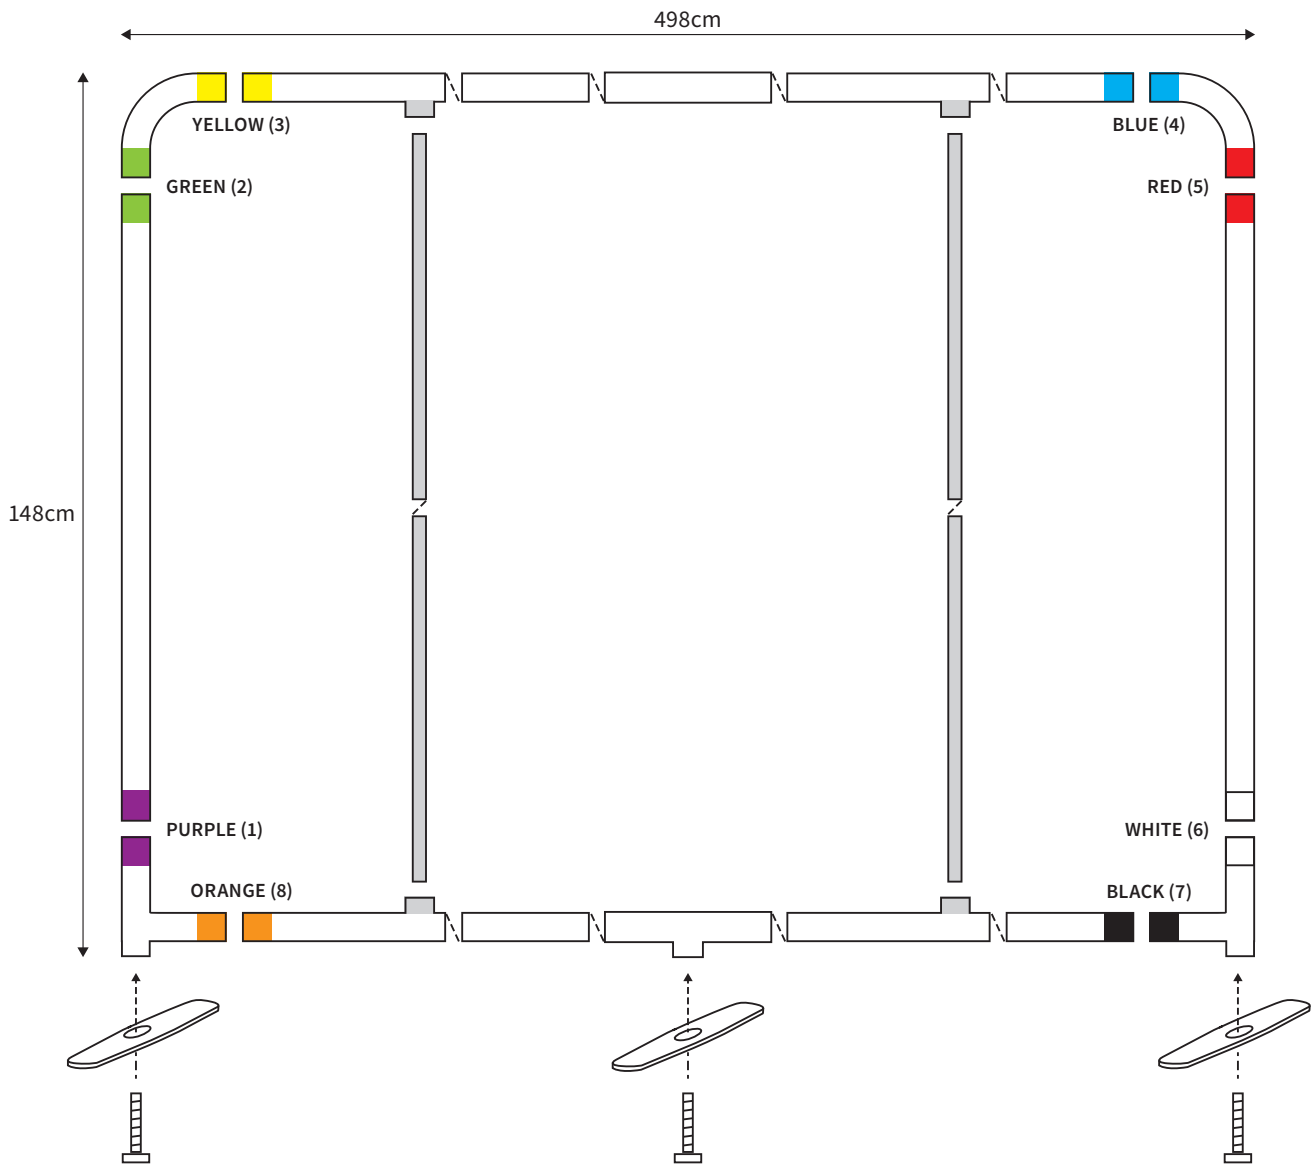

MANUAL

SHAPE STRAIGHT
WIDTH 398cm
HEIGHT 148cm

PARTS LIST					
				1x	HEXA-KEY (M8)
	2x	TOP CORNER		2x	TUBE HORIZONTAL (ø 3cm)
	2x	BOTTOM CORNER			
	3x	FOOT		2x	TUBE VERTICAL (ø 3cm)
	1x	SCREW (M6) FOOT MIDDLE			
	2x	SCREW (M8)		1x	TUBE SUPPORT (ø 2cm)
	1x	HEXA-KEY (M6)			

MANUAL

SHAPE STRAIGHT
WIDTH 598cm
HEIGHT 148cm

PARTS LIST				1x	HEXA-KEY (M8)
	2x	TOP CORNER		2x	TUBE HORIZONTAL (ø 3cm)
	2x	BOTTOM CORNER			
	3x	FOOT		2x	TUBE VERTICAL (ø 3cm)
	1x	SCREW (M6) FOOT MIDDLE			
	2x	SCREW (M8)		2x	TUBE SUPPORT (ø 2cm)
	1x	HEXA-KEY (M6)			

MANUAL

SHAPE STRAIGHT
WIDTH 498cm
HEIGHT 148cm

PARTS LIST				1x	HEXA-KEY (M8)
	2x	TOP CORNER		2x	TUBE HORIZONTAL (ø 3cm)
	2x	BOTTOM CORNER			
	3x	FOOT		2x	TUBE VERTICAL (ø 3cm)
	1x	SCREW (M6) FOOT MIDDLE			
	2x	SCREW (M8)		2x	TUBE SUPPORT (ø 2cm)
	1x	HEXA-KEY (M6)			

MANUAL

SHAPE STRAIGHT
WIDTH 98cm
HEIGHT 228cm

PARTS LIST

	2x	TOP CORNER		2x	TUBE HORIZONTAL (ø 3cm)
	2x	BOTTOM CORNER		2x	TUBE VERTICAL (ø 3cm)
	2x	FOOT			
	2x	SCREW (M8)			
	1x	HEXA-KEY (M8)			

MANUAL

SHAPE STRAIGHT
WIDTH 148cm
HEIGHT 228cm