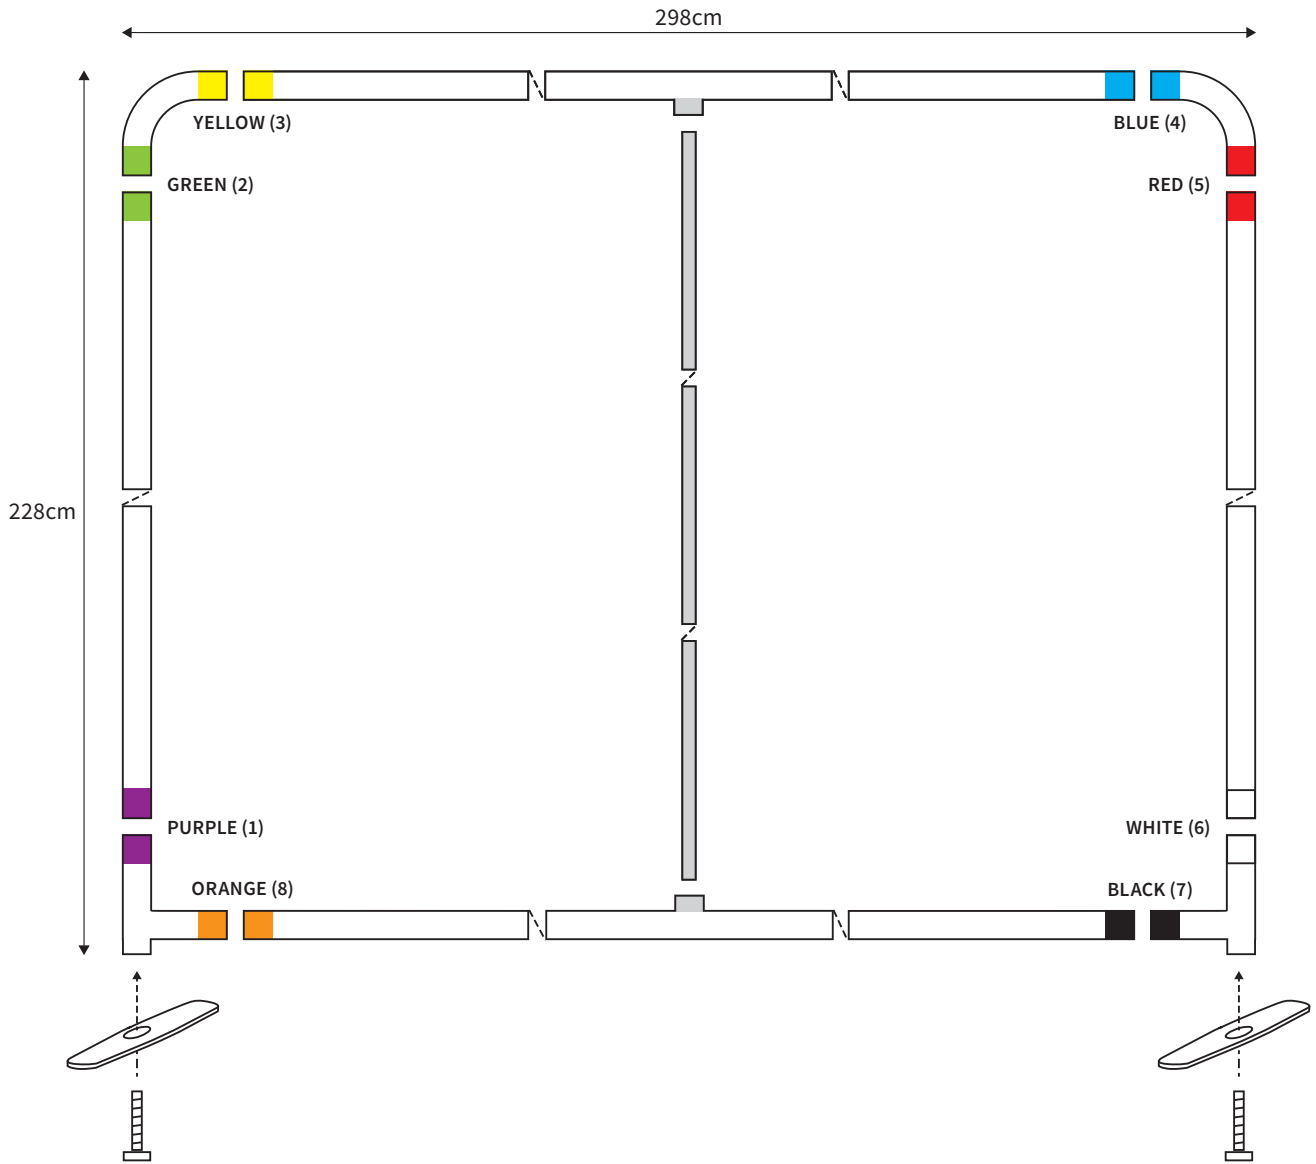

MANUAL

SHAPE STRAIGHT
WIDTH 298cm
HEIGHT 228cm

PARTS LIST

	2x	TOP CORNER		2x	TUBE HORIZONTAL (ø 3cm)
	2x	BOTTOM CORNER		2x	TUBE VERTICAL (ø 3cm)
	2x	FOOT			
	2x	SCREW (M8)		1x	TUBE SUPPORT (ø 2cm)
	1x	HEXA-KEY (M8)