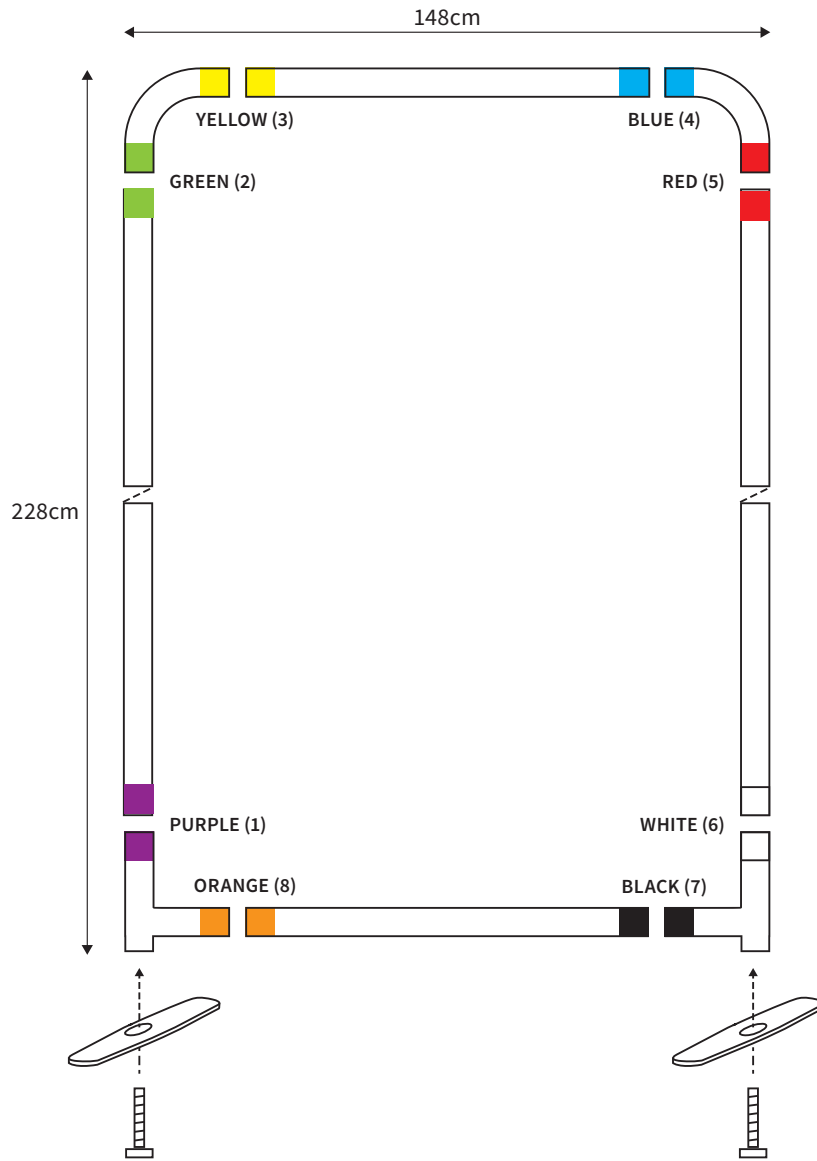

MANUAL

SHAPE STRAIGHT
WIDTH 148cm
HEIGHT 228cm

PARTS LIST					
	2x	TOP CORNER		2x	TUBE HORIZONTAL (ø 3cm)
	2x	BOTTOM CORNER		2x	TUBE VERTICAL (ø 3cm)
	2x	FOOT			
	2x	SCREW (M8)			
	1x	HEXA-KEY (M8)