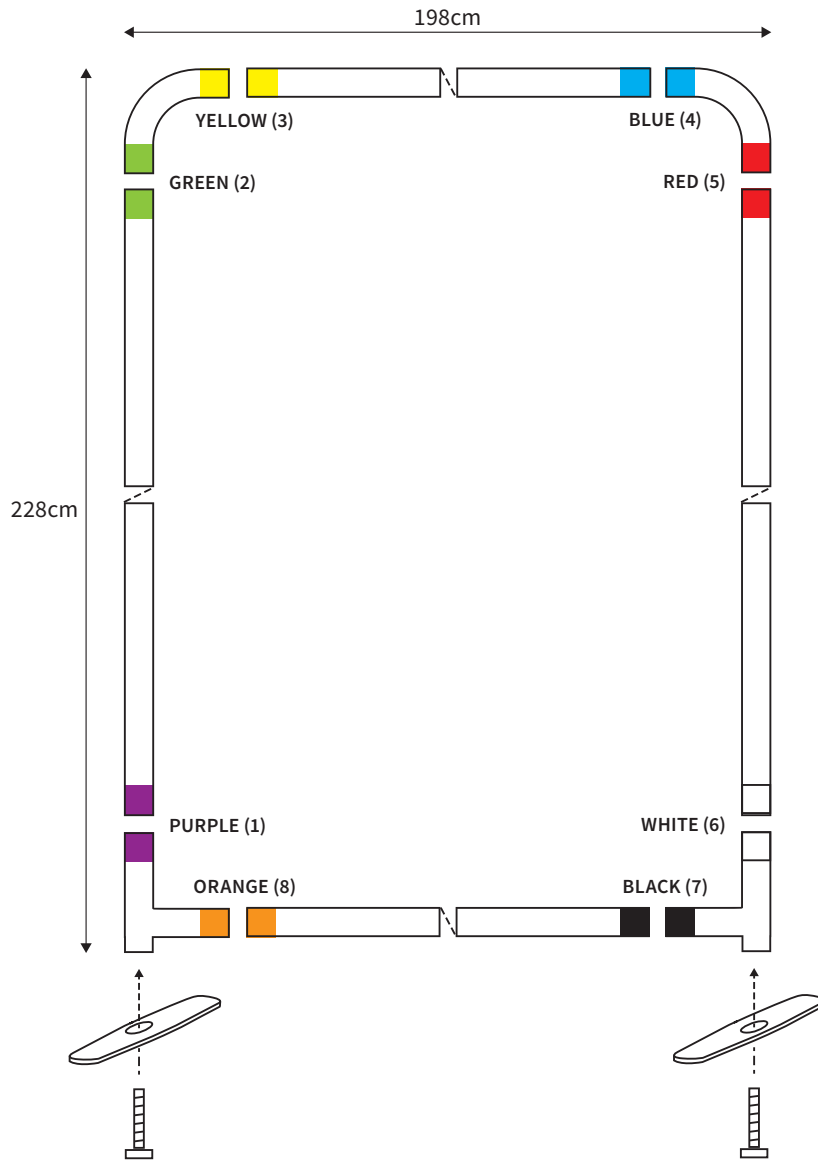

MANUAL

SHAPE STRAIGHT
WIDTH 198cm
HEIGHT 228cm

PARTS LIST					
	2x	TOP CORNER		2x	TUBE HORIZONTAL (ø 3cm)
	2x	BOTTOM CORNER		2x	TUBE VERTICAL (ø 3cm)
	2x	FOOT			
	2x	SCREW (M8)			
	1x	HEXA-KEY (M8)