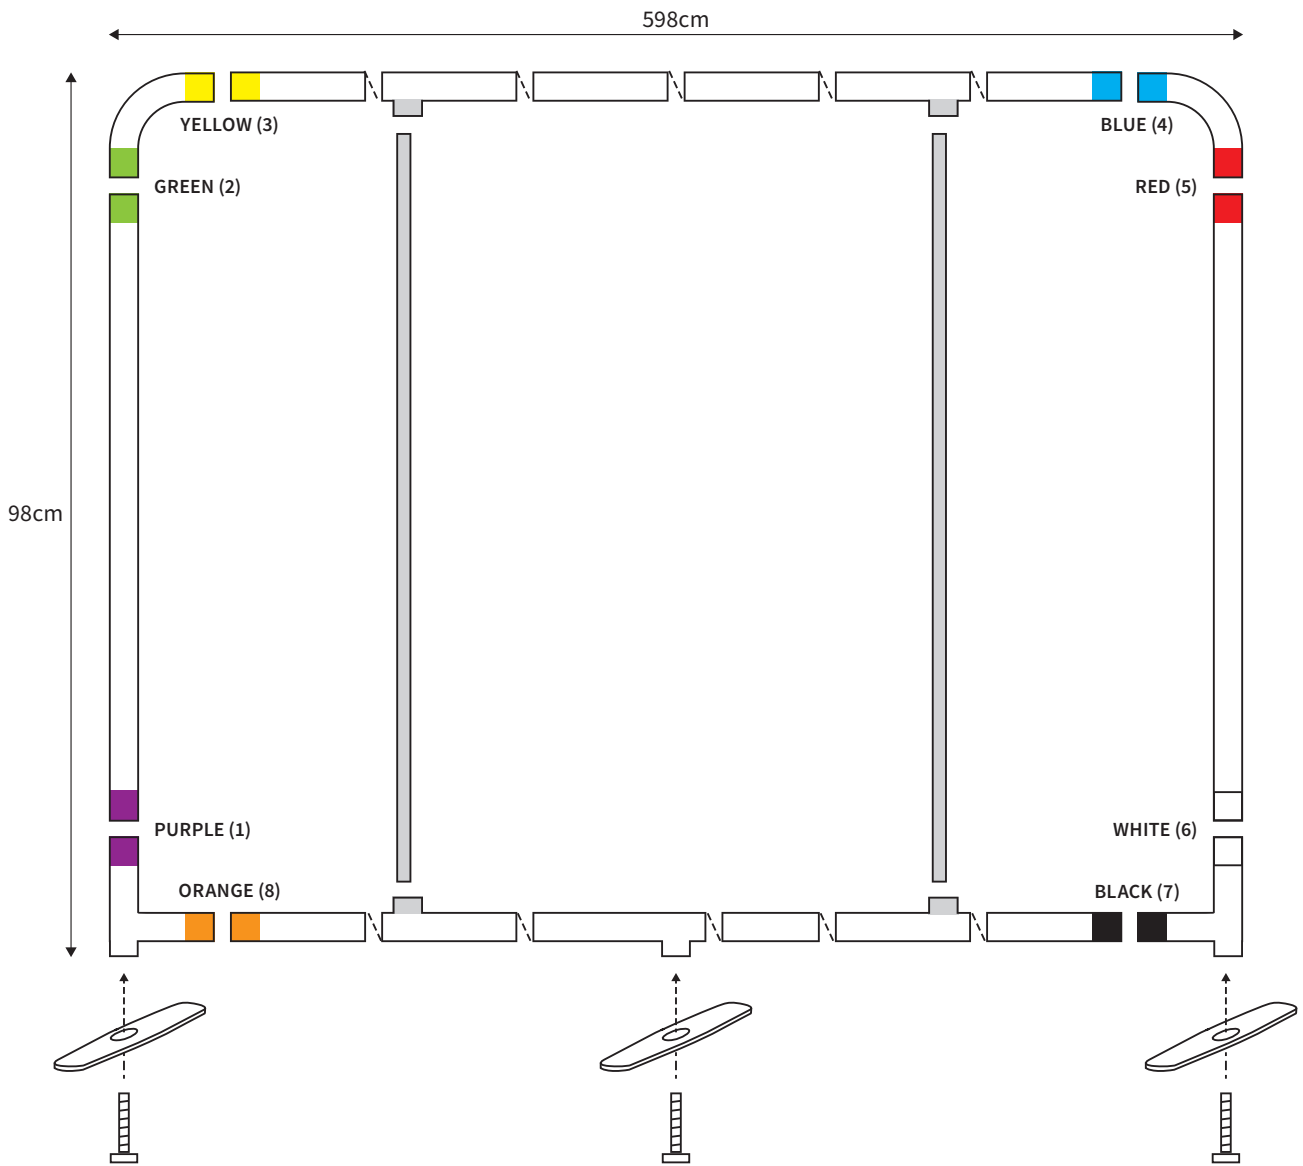

MANUAL

SHAPE STRAIGHT
WIDTH 398cm
HEIGHT 98cm

PARTS LIST				1x	HEXA-KEY (M8)
	2x	TOP CORNER		2x	TUBE HORIZONTAL (ø 3cm)
	2x	BOTTOM CORNER			
	3x	FOOT		2x	TUBE VERTICAL (ø 3cm)
	1x	SCREW (M6) FOOT MIDDLE			
	2x	SCREW (M8)		1x	TUBE SUPPORT (ø 2cm)
	1x	HEXA-KEY (M6)			

MANUAL

SHAPE STRAIGHT
WIDTH 498cm
HEIGHT 98cm

PARTS LIST					
				1x	HEXA-KEY (M8)
	2x	TOP CORNER		2x	TUBE HORIZONTAL (ø 3cm)
	2x	BOTTOM CORNER			
	3x	FOOT		2x	TUBE VERTICAL (ø 3cm)
	1x	SCREW (M6) FOOT MIDDLE			
	2x	SCREW (M8)		2x	TUBE SUPPORT (ø 2cm)
	1x	HEXA-KEY (M6)			

MANUAL

SHAPE STRAIGHT
WIDTH 598cm
HEIGHT 98cm

PARTS LIST				1x	HEXA-KEY (M8)
	2x	TOP CORNER		2x	TUBE HORIZONTAL (ø 3cm)
	2x	BOTTOM CORNER			
	3x	FOOT		2x	TUBE VERTICAL (ø 3cm)
	1x	SCREW (M6) FOOT MIDDLE			
	2x	SCREW (M8)		2x	TUBE SUPPORT (ø 2cm)
	1x	HEXA-KEY (M6)			

MANUAL

SHAPE STRAIGHT
WIDTH 98cm
HEIGHT 148cm

PARTS LIST

	2x	TOP CORNER		2x	TUBE HORIZONTAL (ø 3cm)
	2x	BOTTOM CORNER		2x	TUBE VERTICAL (ø 3cm)
	2x	FOOT			
	2x	SCREW (M8)			
	1x	HEXA-KEY (M8)			

MANUAL

SHAPE STRAIGHT
WIDTH 148cm
HEIGHT 148cm