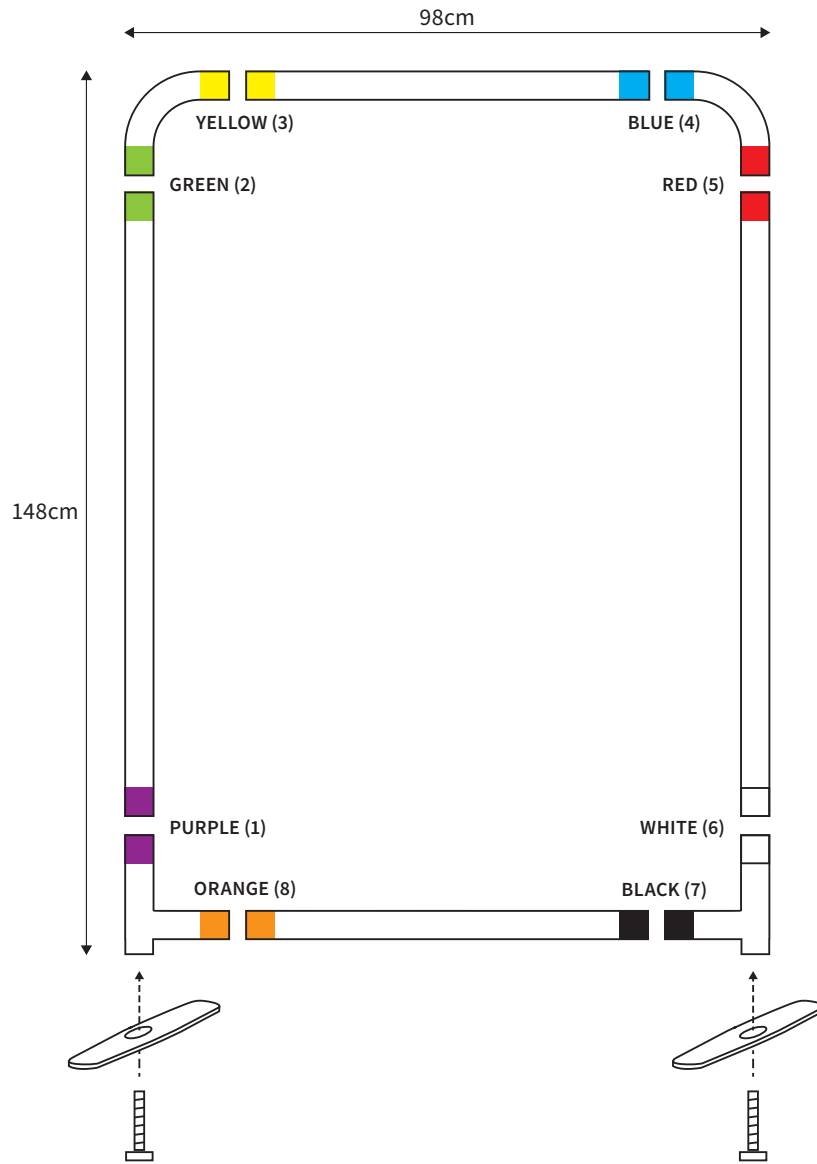

MANUAL

SHAPE STRAIGHT
WIDTH 498cm
HEIGHT 98cm

PARTS LIST					
				1x	HEXA-KEY (M8)
	2x	TOP CORNER		2x	TUBE HORIZONTAL (ø 3cm)
	2x	BOTTOM CORNER			
	3x	FOOT		2x	TUBE VERTICAL (ø 3cm)
	1x	SCREW (M6) FOOT MIDDLE			
	2x	SCREW (M8)		2x	TUBE SUPPORT (ø 2cm)
	1x	HEXA-KEY (M6)			

MANUAL

SHAPE STRAIGHT
WIDTH 598cm
HEIGHT 98cm

PARTS LIST				1x	HEXA-KEY (M8)
	2x	TOP CORNER		2x	TUBE HORIZONTAL (ø 3cm)
	2x	BOTTOM CORNER			
	3x	FOOT		2x	TUBE VERTICAL (ø 3cm)
	1x	SCREW (M6) FOOT MIDDLE			
	2x	SCREW (M8)		2x	TUBE SUPPORT (ø 2cm)
	1x	HEXA-KEY (M6)			

MANUAL

SHAPE STRAIGHT
WIDTH 98cm
HEIGHT 148cm

PARTS LIST

	2x	TOP CORNER		2x	TUBE HORIZONTAL (ø 3cm)
	2x	BOTTOM CORNER		2x	TUBE VERTICAL (ø 3cm)
	2x	FOOT			
	2x	SCREW (M8)			
	1x	HEXA-KEY (M8)			

MANUAL

SHAPE STRAIGHT
WIDTH 148cm
HEIGHT 148cm

PARTS LIST

	2x	TOP CORNER		2x	TUBE HORIZONTAL (ø 3cm)
	2x	BOTTOM CORNER		2x	TUBE VERTICAL (ø 3cm)
	2x	FOOT			
	2x	SCREW (M8)			
	1x	HEXA-KEY (M8)			

MANUAL

SHAPE STRAIGHT
WIDTH 198cm
HEIGHT 148cm

PARTS LIST