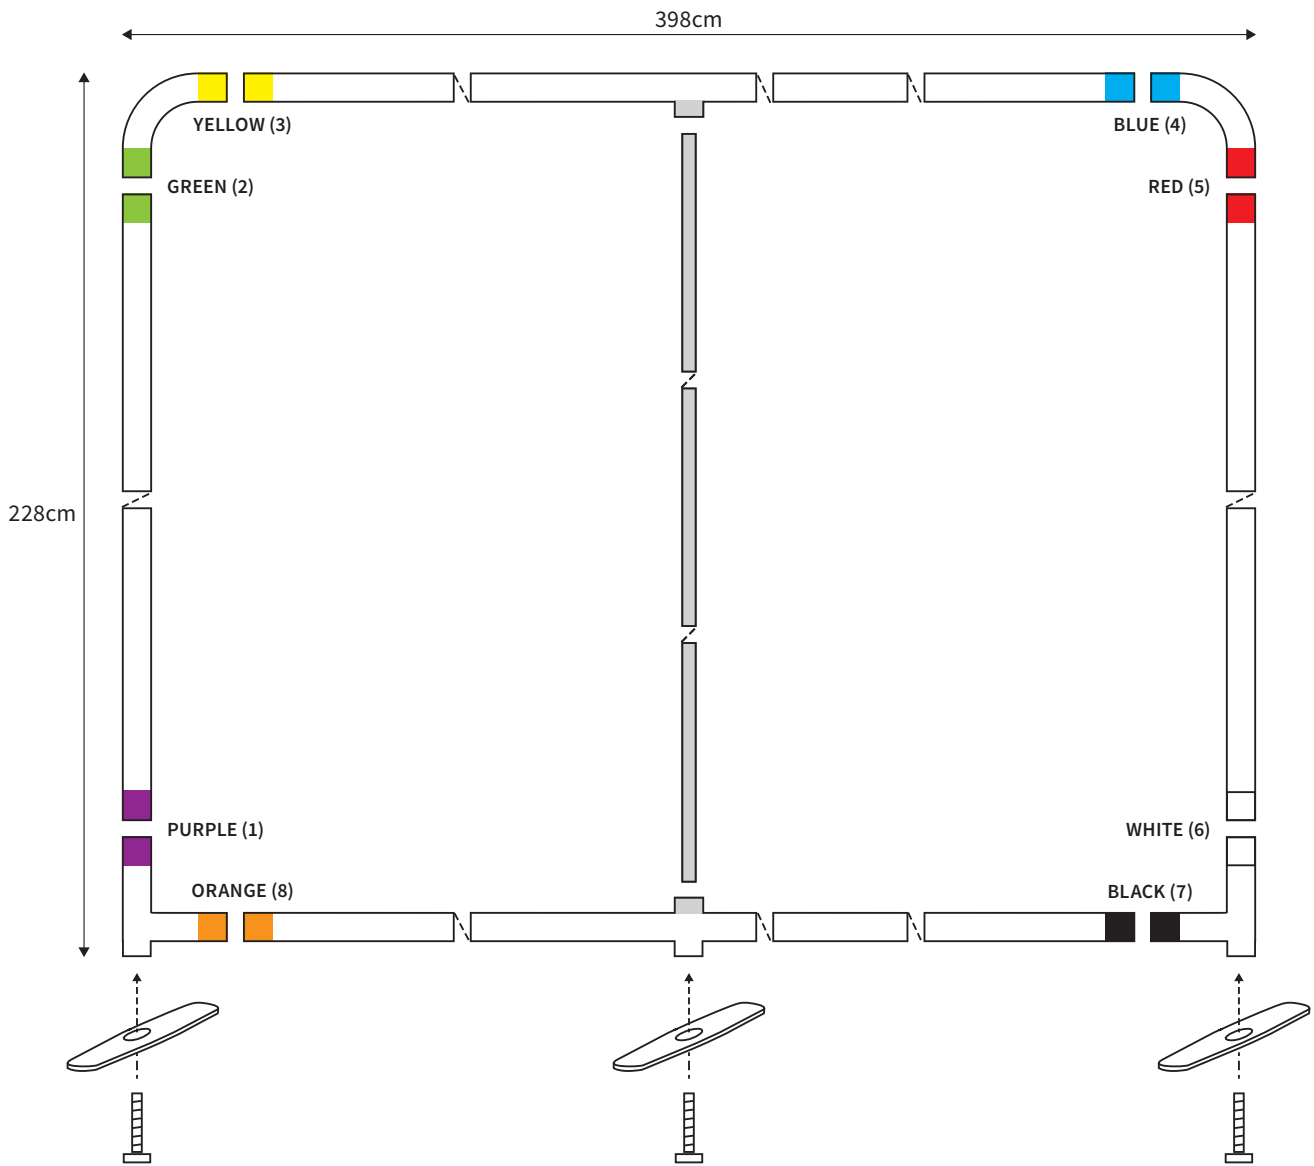

MANUAL

SHAPE STRAIGHT
WIDTH 248cm
HEIGHT 228cm

PARTS LIST

	2x	TOP CORNER		2x	TUBE HORIZONTAL (ø 3cm)
	2x	BOTTOM CORNER		2x	TUBE VERTICAL (ø 3cm)
	2x	FOOT			
	2x	SCREW (M8)		1x	TUBE SUPPORT (ø 2cm)
	1x	HEXA-KEY (M8)			

MANUAL

SHAPE STRAIGHT
WIDTH 298cm
HEIGHT 228cm

PARTS LIST

	2x	TOP CORNER		2x	TUBE HORIZONTAL (ø 3cm)
	2x	BOTTOM CORNER		2x	TUBE VERTICAL (ø 3cm)
	2x	FOOT			
	2x	SCREW (M8)		1x	TUBE SUPPORT (ø 2cm)
	1x	HEXA-KEY (M8)			

MANUAL

SHAPE STRAIGHT
WIDTH 398cm
HEIGHT 228cm

PARTS LIST					
				1x	HEXA-KEY (M8)
	2x	TOP CORNER		2x	TUBE HORIZONTAL (ø 3cm)
	2x	BOTTOM CORNER			
	3x	FOOT		2x	TUBE VERTICAL (ø 3cm)
	1x	SCREW (M6) FOOT MIDDLE			
	2x	SCREW (M8)		1x	TUBE SUPPORT (ø 2cm)
	1x	HEXA-KEY (M6)			

MANUAL

SHAPE STRAIGHT
WIDTH 498cm
HEIGHT 228cm

PARTS LIST				1x	HEXA-KEY (M8)
	2x	TOP CORNER		2x	TUBE HORIZONTAL (ø 3cm)
	2x	BOTTOM CORNER			
	3x	FOOT		2x	TUBE VERTICAL (ø 3cm)
	1x	SCREW (M6) FOOT MIDDLE			
	2x	SCREW (M8)		2x	TUBE SUPPORT (ø 2cm)
	1x	HEXA-KEY (M6)			