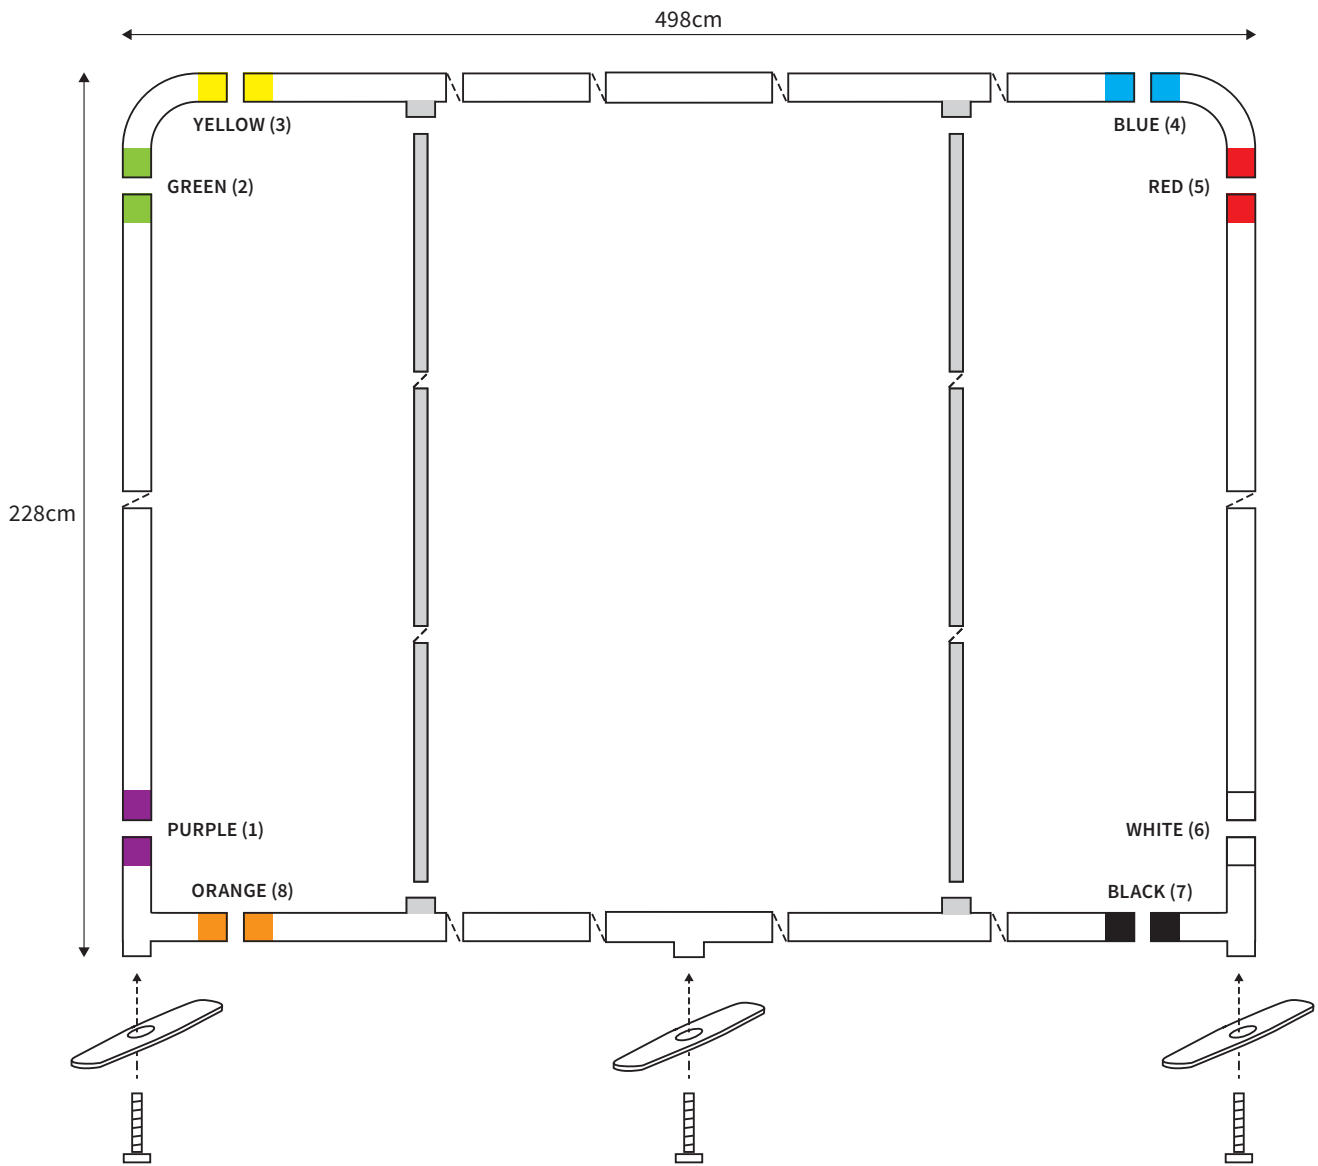

MANUAL

SHAPE STRAIGHT
WIDTH 298cm
HEIGHT 228cm

PARTS LIST

	2x	TOP CORNER		2x	TUBE HORIZONTAL (ø 3cm)
	2x	BOTTOM CORNER		2x	TUBE VERTICAL (ø 3cm)
	2x	FOOT			
	2x	SCREW (M8)		1x	TUBE SUPPORT (ø 2cm)
	1x	HEXA-KEY (M8)			

MANUAL

SHAPE STRAIGHT
WIDTH 398cm
HEIGHT 228cm

PARTS LIST					
				1x	HEXA-KEY (M8)
	2x	TOP CORNER		2x	TUBE HORIZONTAL (ø 3cm)
	2x	BOTTOM CORNER			
	3x	FOOT		2x	TUBE VERTICAL (ø 3cm)
	1x	SCREW (M6) FOOT MIDDLE			
	2x	SCREW (M8)		1x	TUBE SUPPORT (ø 2cm)
	1x	HEXA-KEY (M6)			

MANUAL

SHAPE STRAIGHT
WIDTH 498cm
HEIGHT 228cm

PARTS LIST				1x	HEXA-KEY (M8)
	2x	TOP CORNER		2x	TUBE HORIZONTAL (ø 3cm)
	2x	BOTTOM CORNER			
	3x	FOOT		2x	TUBE VERTICAL (ø 3cm)
	1x	SCREW (M6) FOOT MIDDLE			
	2x	SCREW (M8)		2x	TUBE SUPPORT (ø 2cm)
	1x	HEXA-KEY (M6)			

MANUAL

SHAPE STRAIGHT
WIDTH 598cm
HEIGHT 228cm

PARTS LIST				1x	HEXA-KEY (M8)
	2x	TOP CORNER		2x	TUBE HORIZONTAL (ø 3cm)
	2x	BOTTOM CORNER			
	3x	FOOT		2x	TUBE VERTICAL (ø 3cm)
	1x	SCREW (M6) FOOT MIDDLE			
	2x	SCREW (M8)		2x	TUBE SUPPORT (ø 2cm)
	1x	HEXA-KEY (M6)			