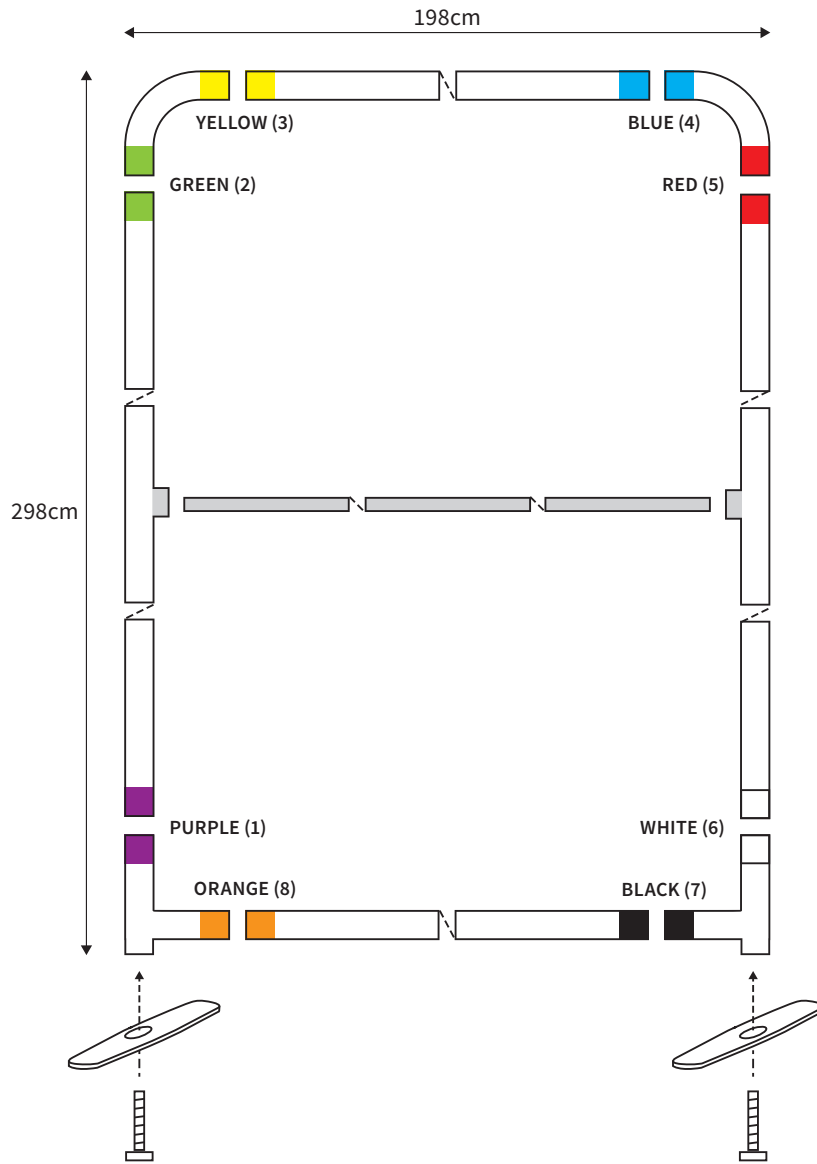

MANUAL

SHAPE STRAIGHT
WIDTH 198cm
HEIGHT 248cm

PARTS LIST					
	2x	TOP CORNER		2x	TUBE HORIZONTAL (ø 3cm)
	2x	BOTTOM CORNER		2x	TUBE VERTICAL (ø 3cm)
	2x	FOOT			
	2x	SCREW (M8)		1x	TUBE SUPPORT (ø 2cm)
	1x	HEXA-KEY (M8)			

MANUAL

SHAPE STRAIGHT
WIDTH 98cm
HEIGHT 298cm

PARTS LIST					
	2x	TOP CORNER		2x	TUBE HORIZONTAL (ø 3cm)
	2x	BOTTOM CORNER		2x	TUBE VERTICAL (ø 3cm)
	2x	FOOT			
	2x	SCREW (M8)		1x	TUBE SUPPORT (ø 2cm)
	1x	HEXA-KEY (M8)			

MANUAL

SHAPE STRAIGHT
WIDTH 148cm
HEIGHT 298cm

PARTS LIST

	2x	TOP CORNER		2x	TUBE HORIZONTAL (ø 3cm)
	2x	BOTTOM CORNER		2x	TUBE VERTICAL (ø 3cm)
	2x	FOOT			
	2x	SCREW (M8)		1x	TUBE SUPPORT (ø 2cm)
	1x	HEXA-KEY (M8)			

MANUAL

SHAPE STRAIGHT
WIDTH 198cm
HEIGHT 298cm

PARTS LIST					
	2x	TOP CORNER		2x	TUBE HORIZONTAL (ø 3cm)
	2x	BOTTOM CORNER		2x	TUBE VERTICAL (ø 3cm)
	2x	FOOT			
	1x	HEXA-KEY (M8)		1x	TUBE SUPPORT (ø 2cm)