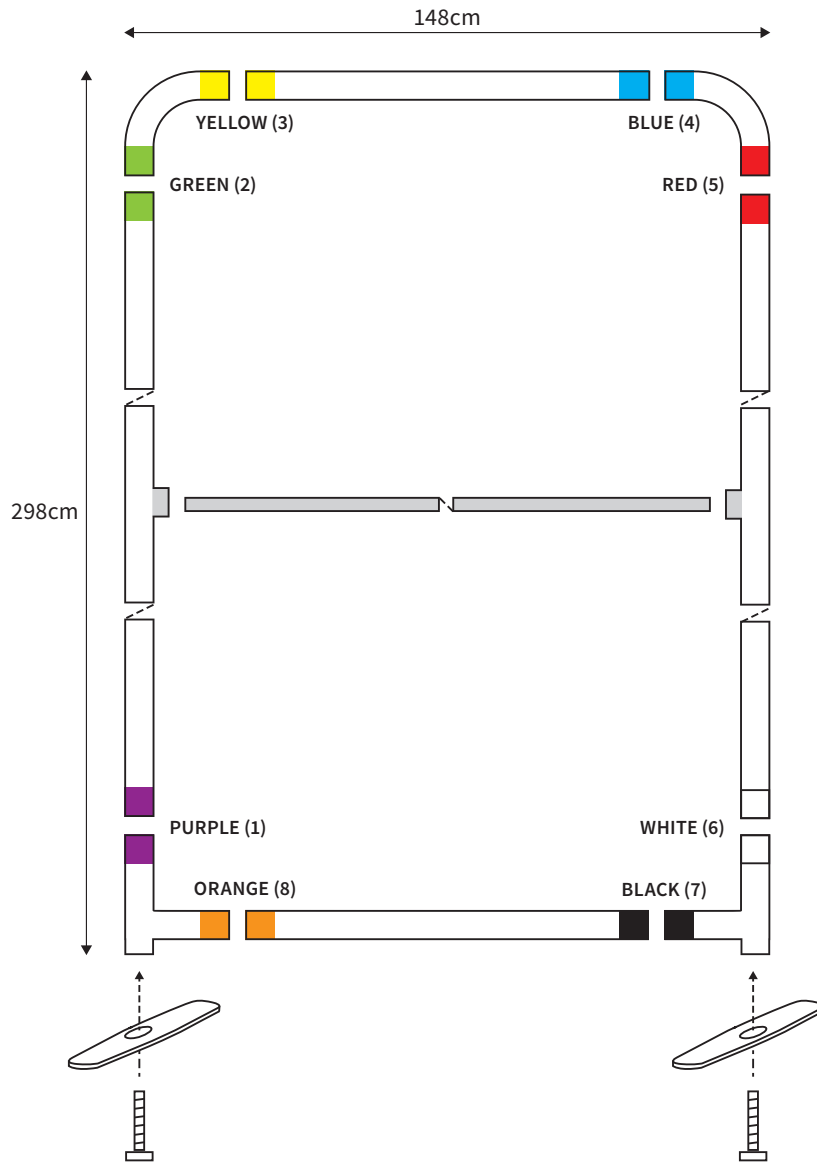

MANUAL

SHAPE STRAIGHT
WIDTH 198cm
HEIGHT 248cm

PARTS LIST					
	2x	TOP CORNER		2x	TUBE HORIZONTAL (ø 3cm)
	2x	BOTTOM CORNER		2x	TUBE VERTICAL (ø 3cm)
	2x	FOOT			
	2x	SCREW (M8)		1x	TUBE SUPPORT (ø 2cm)
	1x	HEXA-KEY (M8)			

MANUAL

SHAPE STRAIGHT
WIDTH 98cm
HEIGHT 298cm

PARTS LIST					
	2x	TOP CORNER		2x	TUBE HORIZONTAL (ø 3cm)
	2x	BOTTOM CORNER		2x	TUBE VERTICAL (ø 3cm)
	2x	FOOT			
	2x	SCREW (M8)		1x	TUBE SUPPORT (ø 2cm)
	1x	HEXA-KEY (M8)			

MANUAL

SHAPE STRAIGHT
WIDTH 148cm
HEIGHT 298cm

PARTS LIST

	2x	TOP CORNER		2x	TUBE HORIZONTAL (ø 3cm)
	2x	BOTTOM CORNER		2x	TUBE VERTICAL (ø 3cm)
	2x	FOOT			
	2x	SCREW (M8)		1x	TUBE SUPPORT (ø 2cm)
	1x	HEXA-KEY (M8)			

MANUAL

SHAPE STRAIGHT
WIDTH 198cm
HEIGHT 298cm

PARTS LIST					
	2x	TOP CORNER		2x	TUBE HORIZONTAL (ø 3cm)
	2x	BOTTOM CORNER		2x	TUBE VERTICAL (ø 3cm)
	2x	FOOT			
	1x	HEXA-KEY (M8)		1x	TUBE SUPPORT (ø 2cm)