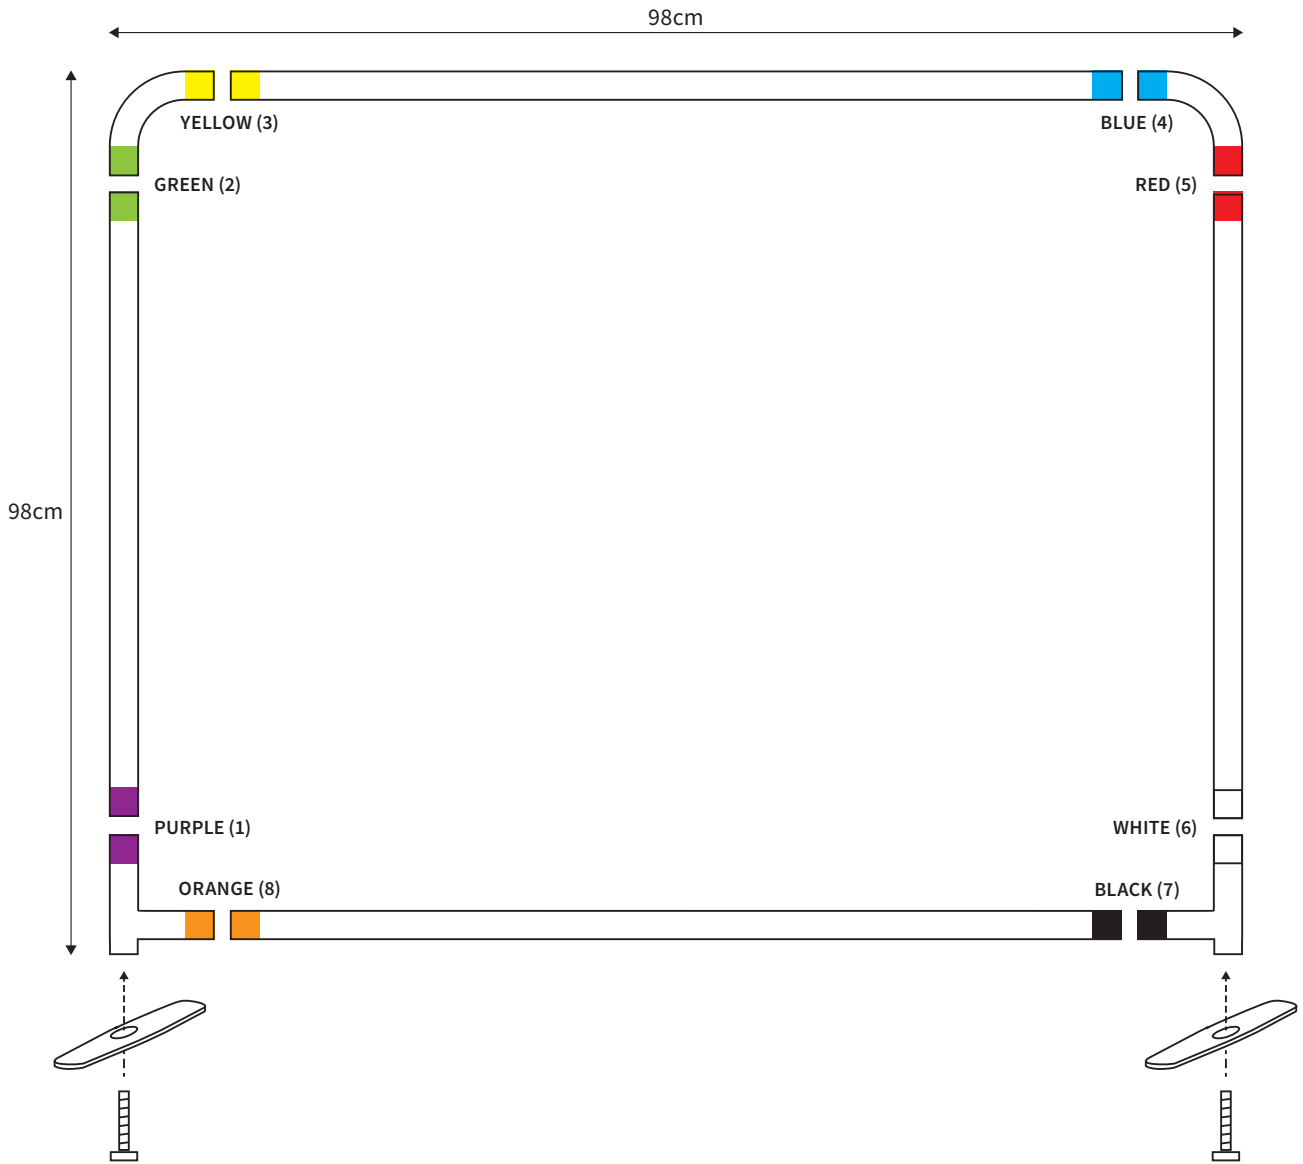

MANUAL

SHAPE STRAIGHT
WIDTH 298cm
HEIGHT 148cm

PARTS LIST

	2x	TOP CORNER		2x	TUBE HORIZONTAL (ø 3cm)
	2x	BOTTOM CORNER		2x	TUBE VERTICAL (ø 3cm)
	2x	FOOT			
	2x	SCREW (M8)		1x	TUBE SUPPORT (ø 2cm)
	1x	HEXA-KEY (M8)			

MANUAL

SHAPE STRAIGHT
WIDTH 98cm
HEIGHT 98cm

PARTS LIST

	2x	TOP CORNER		2x	TUBE HORIZONTAL (ø 3cm)
	2x	BOTTOM CORNER		2x	TUBE VERTICAL (ø 3cm)
	2x	FOOT			
	2x	SCREW (M8)			
	1x	HEXA-KEY (M8)			

MANUAL

SHAPE STRAIGHT
WIDTH 148cm
HEIGHT 98cm

PARTS LIST

	2x	TOP CORNER		2x	TUBE HORIZONTAL (ø 3cm)
	2x	BOTTOM CORNER		2x	TUBE VERTICAL (ø 3cm)
	2x	FOOT			
	2x	SCREW (M8)			
	1x	HEXA-KEY (M8)			

MANUAL

SHAPE STRAIGHT
WIDTH 198cm
HEIGHT 98cm

PARTS LIST

MANUAL

SHAPE STRAIGHT
WIDTH 298cm
HEIGHT 98cm

PARTS LIST

	2x	TOP CORNER		2x	TUBE HORIZONTAL (ø 3cm)
	2x	BOTTOM CORNER		2x	TUBE VERTICAL (ø 3cm)
	2x	FOOT			
	2x	SCREW (M8)		1x	TUBE SUPPORT (ø 2cm)
	1x	HEXA-KEY (M8)			