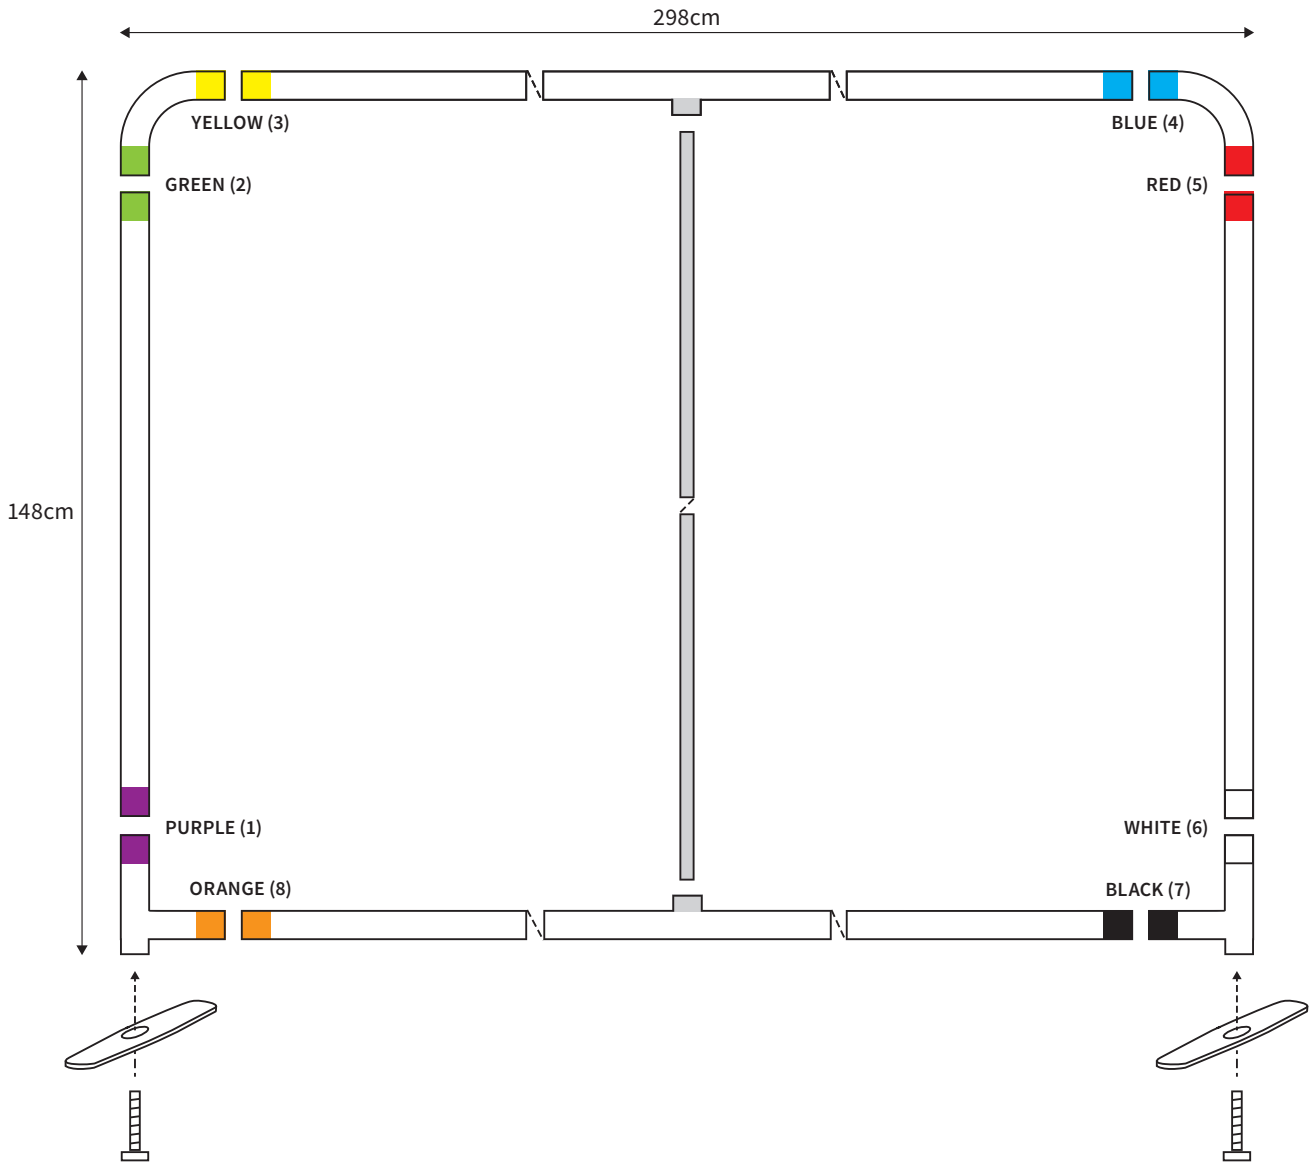

MANUAL

SHAPE STRAIGHT
WIDTH 298cm
HEIGHT 148cm

PARTS LIST

	2x	TOP CORNER		2x	TUBE HORIZONTAL (ø 3cm)
	2x	BOTTOM CORNER		2x	TUBE VERTICAL (ø 3cm)
	2x	FOOT			
	2x	SCREW (M8)		1x	TUBE SUPPORT (ø 2cm)
	1x	HEXA-KEY (M8)			

MANUAL

SHAPE STRAIGHT
WIDTH 98cm
HEIGHT 98cm

PARTS LIST

	2x	TOP CORNER		2x	TUBE HORIZONTAL (ø 3cm)
	2x	BOTTOM CORNER		2x	TUBE VERTICAL (ø 3cm)
	2x	FOOT			
	2x	SCREW (M8)			
	1x	HEXA-KEY (M8)			

MANUAL

SHAPE STRAIGHT
WIDTH 148cm
HEIGHT 98cm

PARTS LIST

	2x	TOP CORNER		2x	TUBE HORIZONTAL (ø 3cm)
	2x	BOTTOM CORNER		2x	TUBE VERTICAL (ø 3cm)
	2x	FOOT			
	2x	SCREW (M8)			
	1x	HEXA-KEY (M8)			

MANUAL

SHAPE STRAIGHT
WIDTH 198cm
HEIGHT 98cm

PARTS LIST

	2x	TOP CORNER		2x	TUBE HORIZONTAL (ø 3cm)
	2x	BOTTOM CORNER		2x	TUBE VERTICAL (ø 3cm)
	2x	FOOT			
	2x	SCREW (M8)			
	1x	HEXA-KEY (M8)			

MANUAL

SHAPE STRAIGHT
WIDTH 248cm
HEIGHT 98cm

PARTS LIST

	2x	TOP CORNER		2x	TUBE HORIZONTAL (ø 3cm)
	2x	BOTTOM CORNER		2x	TUBE VERTICAL (ø 3cm)
	2x	FOOT			
	2x	SCREW (M8)		1x	TUBE SUPPORT (ø 2cm)
	1x	HEXA-KEY (M8)			