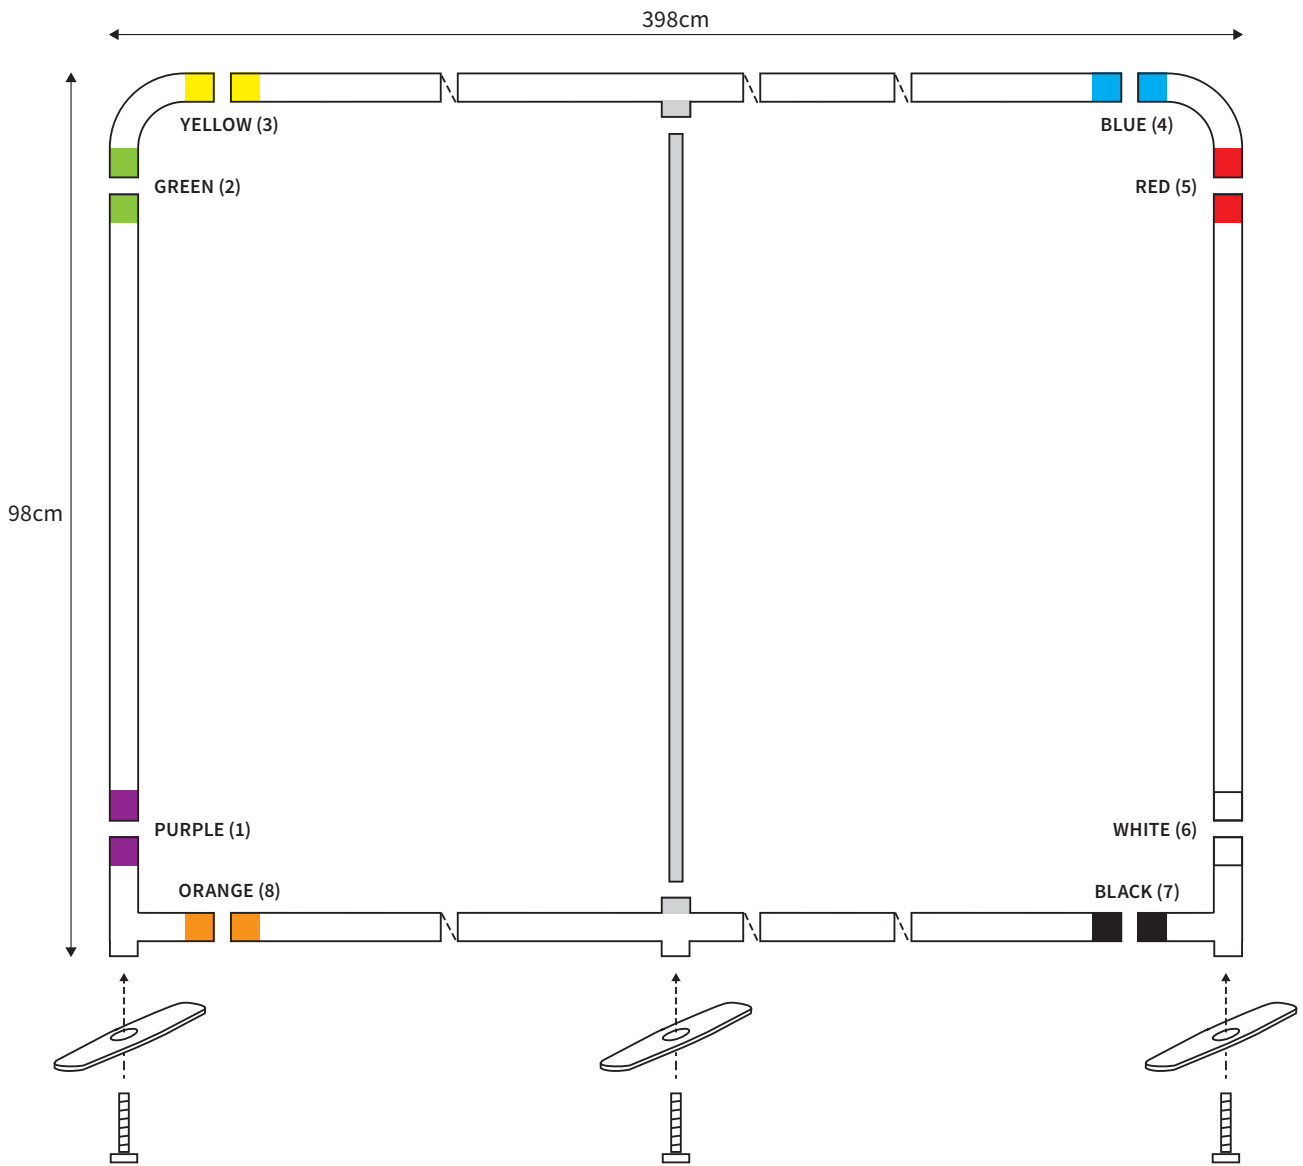

	2x	TOP CORNER		2x	TUBE HORIZONTAL (ø 3cm)
	2x	BOTTOM CORNER		2x	TUBE VERTICAL (ø 3cm)
	2x	FOOT			
	2x	SCREW (M8)			
	1x	HEXA-KEY (M8)			

MANUAL

SHAPE STRAIGHT
WIDTH 248cm
HEIGHT 98cm

PARTS LIST

	2x	TOP CORNER		2x	TUBE HORIZONTAL (ø 3cm)
	2x	BOTTOM CORNER		2x	TUBE VERTICAL (ø 3cm)
	2x	FOOT			
	2x	SCREW (M8)		1x	TUBE SUPPORT (ø 2cm)
	1x	HEXA-KEY (M8)			

MANUAL

SHAPE STRAIGHT
WIDTH 298cm
HEIGHT 98cm

PARTS LIST

	2x	TOP CORNER		2x	TUBE HORIZONTAL (ø 3cm)
	2x	BOTTOM CORNER		2x	TUBE VERTICAL (ø 3cm)
	2x	FOOT			
	2x	SCREW (M8)		1x	TUBE SUPPORT (ø 2cm)
	1x	HEXA-KEY (M8)			

MANUAL

SHAPE STRAIGHT
WIDTH 398cm
HEIGHT 98cm

PARTS LIST				1x	HEXA-KEY (M8)
	2x	TOP CORNER		2x	TUBE HORIZONTAL (ø 3cm)
	2x	BOTTOM CORNER			
	3x	FOOT		2x	TUBE VERTICAL (ø 3cm)
	1x	SCREW (M6) FOOT MIDDLE			
	2x	SCREW (M8)		1x	TUBE SUPPORT (ø 2cm)
	1x	HEXA-KEY (M6)			

MANUAL

SHAPE STRAIGHT
WIDTH 498cm
HEIGHT 98cm

PARTS LIST					
				1x	HEXA-KEY (M8)
	2x	TOP CORNER		2x	TUBE HORIZONTAL (ø 3cm)
	2x	BOTTOM CORNER			
	3x	FOOT		2x	TUBE VERTICAL (ø 3cm)
	1x	SCREW (M6) FOOT MIDDLE			
	2x	SCREW (M8)		2x	TUBE SUPPORT (ø 2cm)
	1x	HEXA-KEY (M6)			