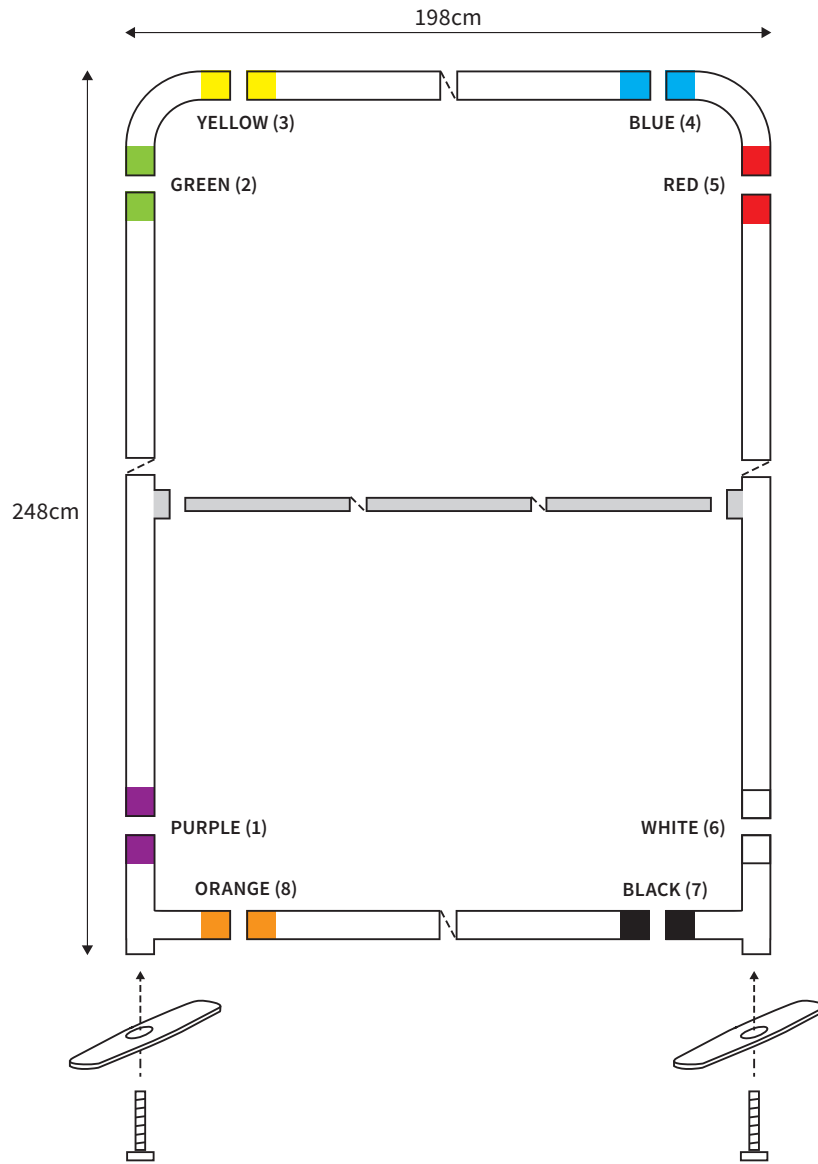

MANUAL

SHAPE STRAIGHT
WIDTH 98cm
HEIGHT 248cm

PARTS LIST

	2x	TOP CORNER		2x	TUBE HORIZONTAL (ø 3cm)
	2x	BOTTOM CORNER		2x	TUBE VERTICAL (ø 3cm)
	2x	FOOT			
	2x	SCREW (M8)		1x	TUBE SUPPORT (ø 2cm)
	1x	HEXA-KEY (M8)			

MANUAL

SHAPE STRAIGHT
WIDTH 148cm
HEIGHT 248cm

PARTS LIST					
	2x	TOP CORNER		2x	TUBE HORIZONTAL (ø 3cm)
	2x	BOTTOM CORNER		2x	TUBE VERTICAL (ø 3cm)
	2x	FOOT			
	2x	SCREW (M8)		1x	TUBE SUPPORT (ø 2cm)
	1x	HEXA-KEY (M8)			

MANUAL

SHAPE STRAIGHT
WIDTH 198cm
HEIGHT 248cm

PARTS LIST					
	2x	TOP CORNER		2x	TUBE HORIZONTAL (ø 3cm)
	2x	BOTTOM CORNER		2x	TUBE VERTICAL (ø 3cm)
	2x	FOOT			
	2x	SCREW (M8)		1x	TUBE SUPPORT (ø 2cm)
	1x	HEXA-KEY (M8)			

MANUAL

SHAPE STRAIGHT
WIDTH 98cm
HEIGHT 298cm

PARTS LIST					
	2x	TOP CORNER		2x	TUBE HORIZONTAL (ø 3cm)
	2x	BOTTOM CORNER		2x	TUBE VERTICAL (ø 3cm)
	2x	FOOT			
	2x	SCREW (M8)		1x	TUBE SUPPORT (ø 2cm)
	1x	HEXA-KEY (M8)			