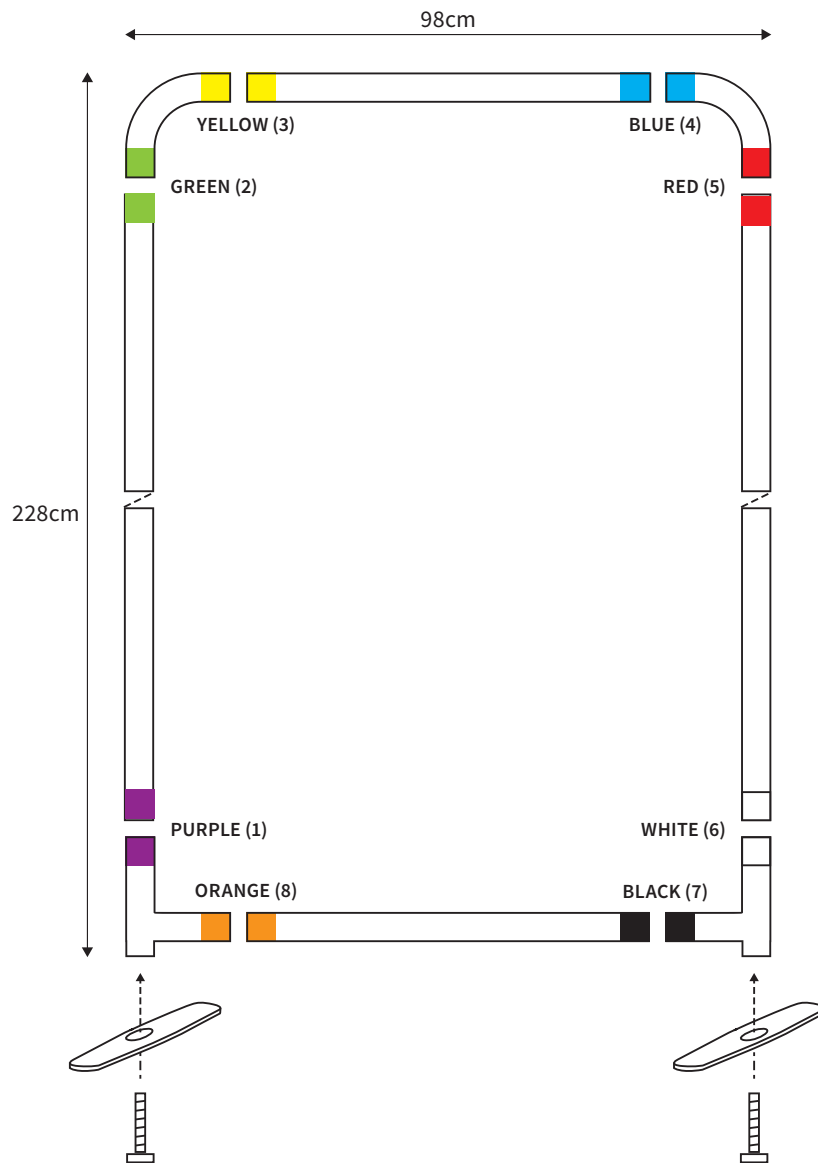

MANUAL

SHAPE STRAIGHT
WIDTH 598cm
HEIGHT 148cm

PARTS LIST				1x	HEXA-KEY (M8)
	2x	TOP CORNER		2x	TUBE HORIZONTAL (ø 3cm)
	2x	BOTTOM CORNER			
	3x	FOOT		2x	TUBE VERTICAL (ø 3cm)
	1x	SCREW (M6) FOOT MIDDLE			
	2x	SCREW (M8)		2x	TUBE SUPPORT (ø 2cm)
	1x	HEXA-KEY (M6)			

MANUAL

SHAPE STRAIGHT
WIDTH 498cm
HEIGHT 148cm

PARTS LIST				1x	HEXA-KEY (M8)
	2x	TOP CORNER		2x	TUBE HORIZONTAL (ø 3cm)
	2x	BOTTOM CORNER			
	3x	FOOT		2x	TUBE VERTICAL (ø 3cm)
	1x	SCREW (M6) FOOT MIDDLE			
	2x	SCREW (M8)		2x	TUBE SUPPORT (ø 2cm)
	1x	HEXA-KEY (M6)			

MANUAL

SHAPE STRAIGHT
WIDTH 98cm
HEIGHT 228cm

PARTS LIST

	2x	TOP CORNER		2x	TUBE HORIZONTAL (ø 3cm)
	2x	BOTTOM CORNER		2x	TUBE VERTICAL (ø 3cm)
	2x	FOOT			
	2x	SCREW (M8)			
	1x	HEXA-KEY (M8)			

MANUAL

SHAPE STRAIGHT
WIDTH 148cm
HEIGHT 228cm

MANUAL

SHAPE STRAIGHT
WIDTH 248cm
HEIGHT 228cm

PARTS LIST

	2x	TOP CORNER		2x	TUBE HORIZONTAL (ø 3cm)
	2x	BOTTOM CORNER		2x	TUBE VERTICAL (ø 3cm)
	2x	FOOT			
	2x	SCREW (M8)		1x	TUBE SUPPORT (ø 2cm)
	1x	HEXA-KEY (M8)			