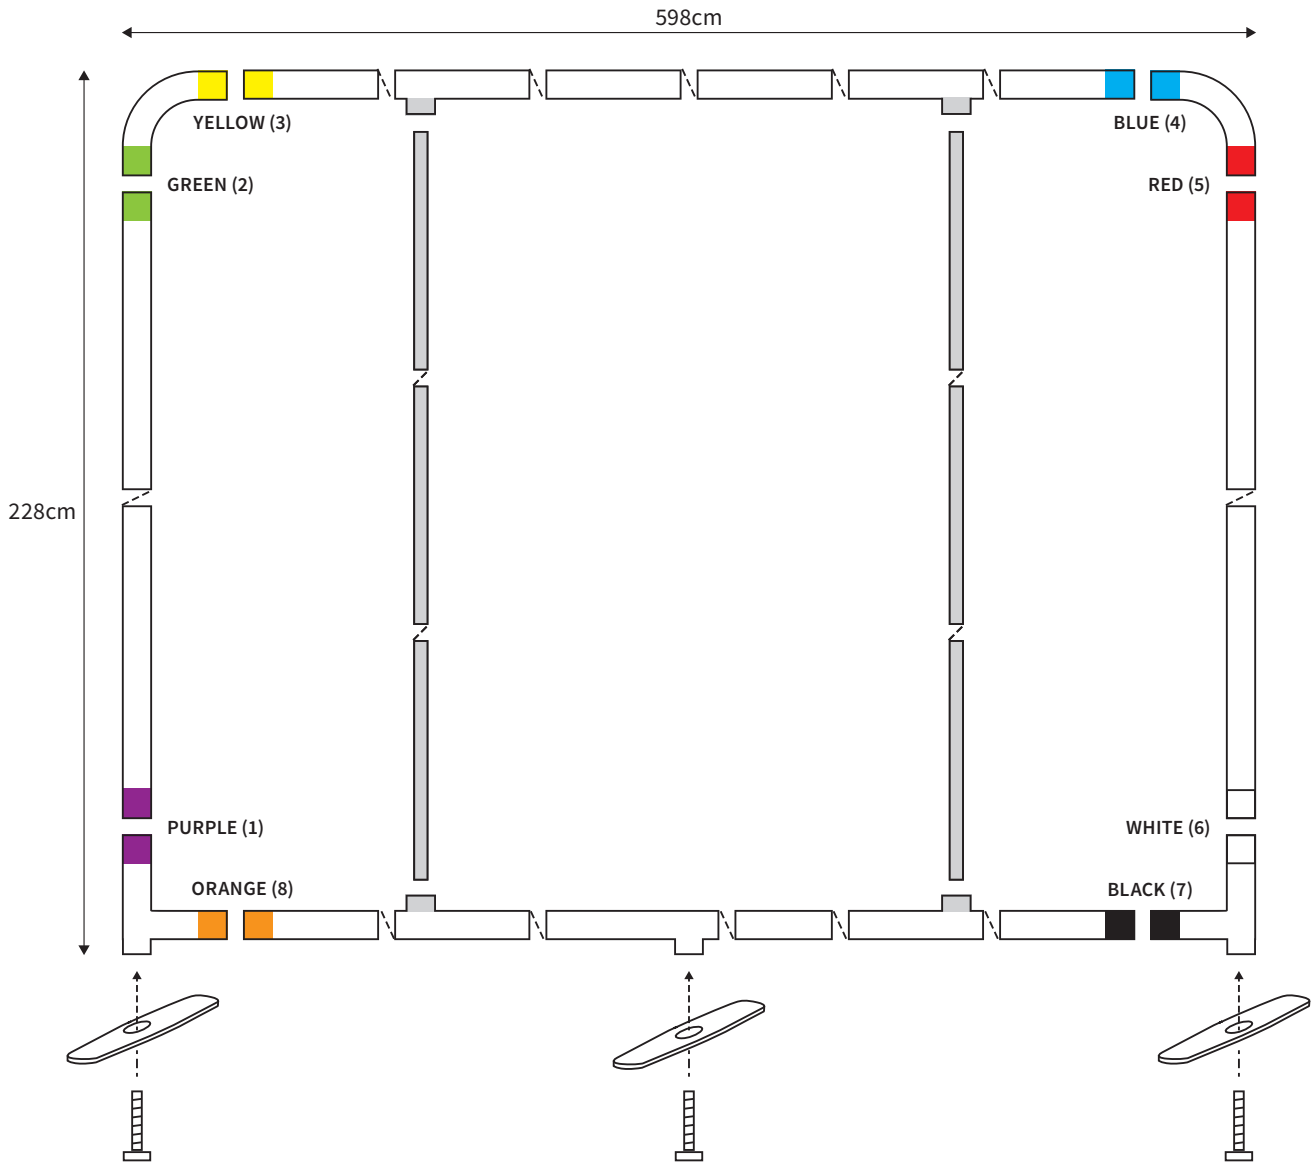

MANUAL

SHAPE STRAIGHT
WIDTH 298cm
HEIGHT 228cm

PARTS LIST

	2x	TOP CORNER		2x	TUBE HORIZONTAL (ø 3cm)
	2x	BOTTOM CORNER		2x	TUBE VERTICAL (ø 3cm)
	2x	FOOT			
	2x	SCREW (M8)		1x	TUBE SUPPORT (ø 2cm)
	1x	HEXA-KEY (M8)			

MANUAL

SHAPE STRAIGHT
WIDTH 498cm
HEIGHT 228cm

PARTS LIST				1x	HEXA-KEY (M8)
	2x	TOP CORNER		2x	TUBE HORIZONTAL (ø 3cm)
	2x	BOTTOM CORNER			
	3x	FOOT		2x	TUBE VERTICAL (ø 3cm)
	1x	SCREW (M6) FOOT MIDDLE			
	2x	SCREW (M8)		2x	TUBE SUPPORT (ø 2cm)
	1x	HEXA-KEY (M6)			

MANUAL

SHAPE STRAIGHT
WIDTH 598cm
HEIGHT 228cm

PARTS LIST				1x	HEXA-KEY (M8)
	2x	TOP CORNER		2x	TUBE HORIZONTAL (ø 3cm)
	2x	BOTTOM CORNER			
	3x	FOOT		2x	TUBE VERTICAL (ø 3cm)
	1x	SCREW (M6) FOOT MIDDLE			
	2x	SCREW (M8)		2x	TUBE SUPPORT (ø 2cm)
	1x	HEXA-KEY (M6)			

MANUAL

SHAPE STRAIGHT
WIDTH 98cm
HEIGHT 248cm

PARTS LIST

	2x	TOP CORNER		2x	TUBE HORIZONTAL (ø 3cm)
	2x	BOTTOM CORNER		2x	TUBE VERTICAL (ø 3cm)
	2x	FOOT			
	2x	SCREW (M8)		1x	TUBE SUPPORT (ø 2cm)
	1x	HEXA-KEY (M8)			