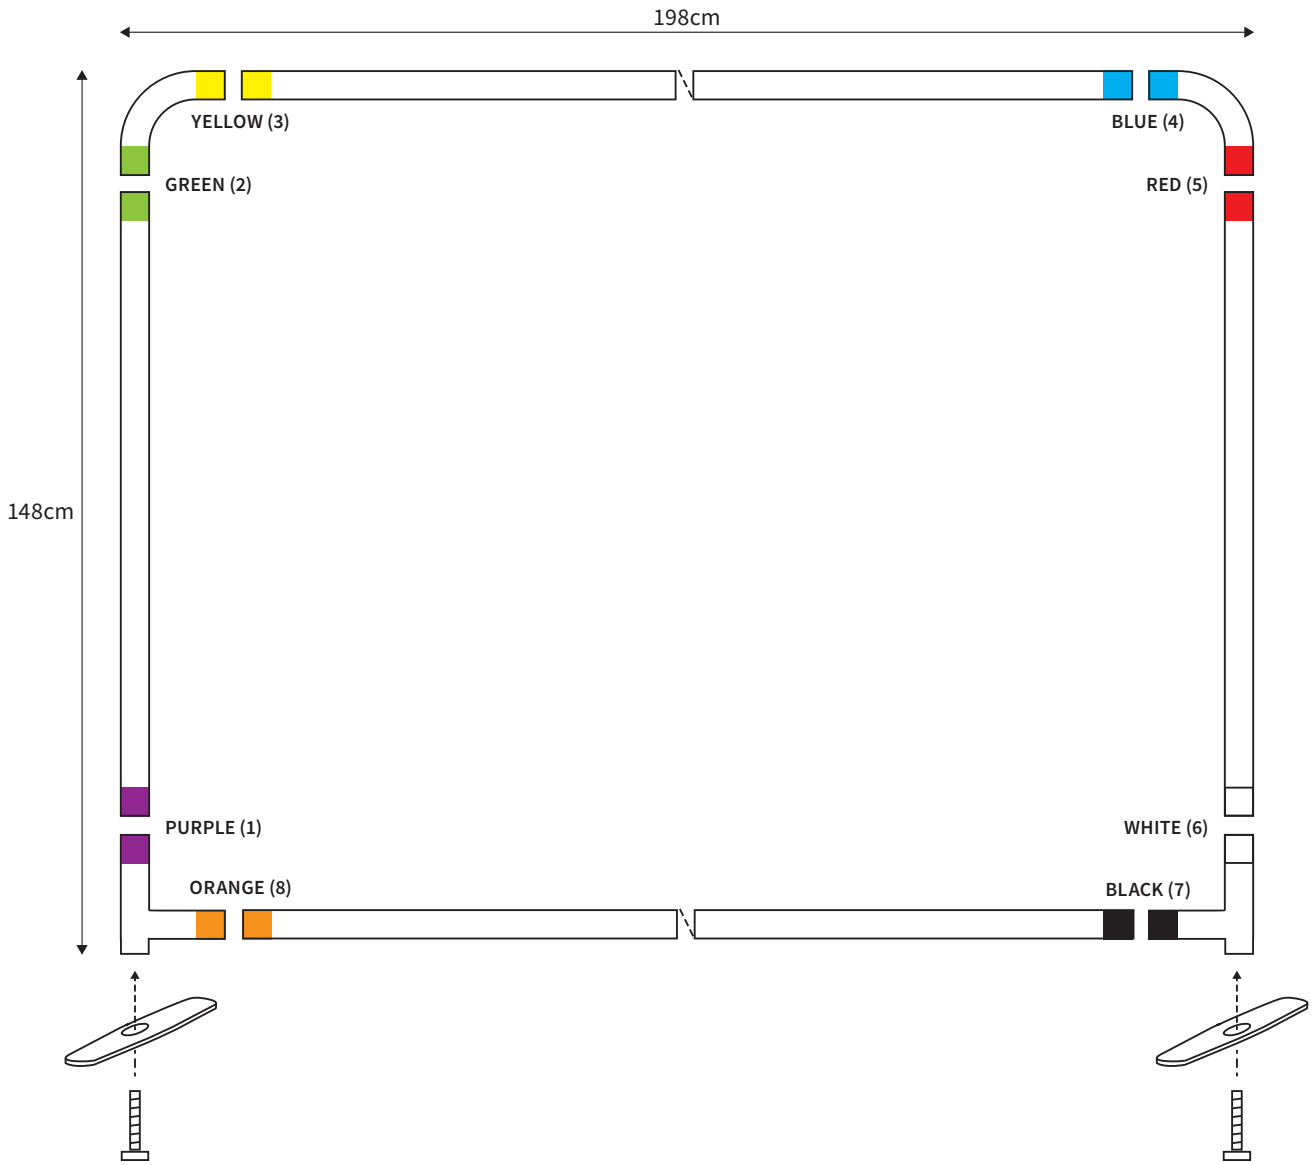

MANUAL

SHAPE STRAIGHT
WIDTH 98cm
HEIGHT 148cm

PARTS LIST

	2x	TOP CORNER		2x	TUBE HORIZONTAL (ø 3cm)
	2x	BOTTOM CORNER		2x	TUBE VERTICAL (ø 3cm)
	2x	FOOT			
	2x	SCREW (M8)			
	1x	HEXA-KEY (M8)			

MANUAL

SHAPE STRAIGHT
WIDTH 148cm
HEIGHT 148cm

PARTS LIST

	2x	TOP CORNER		2x	TUBE HORIZONTAL (ø 3cm)
	2x	BOTTOM CORNER		2x	TUBE VERTICAL (ø 3cm)
	2x	FOOT			
	2x	SCREW (M8)			
	1x	HEXA-KEY (M8)			

MANUAL

SHAPE STRAIGHT
WIDTH 198cm
HEIGHT 148cm

PARTS LIST