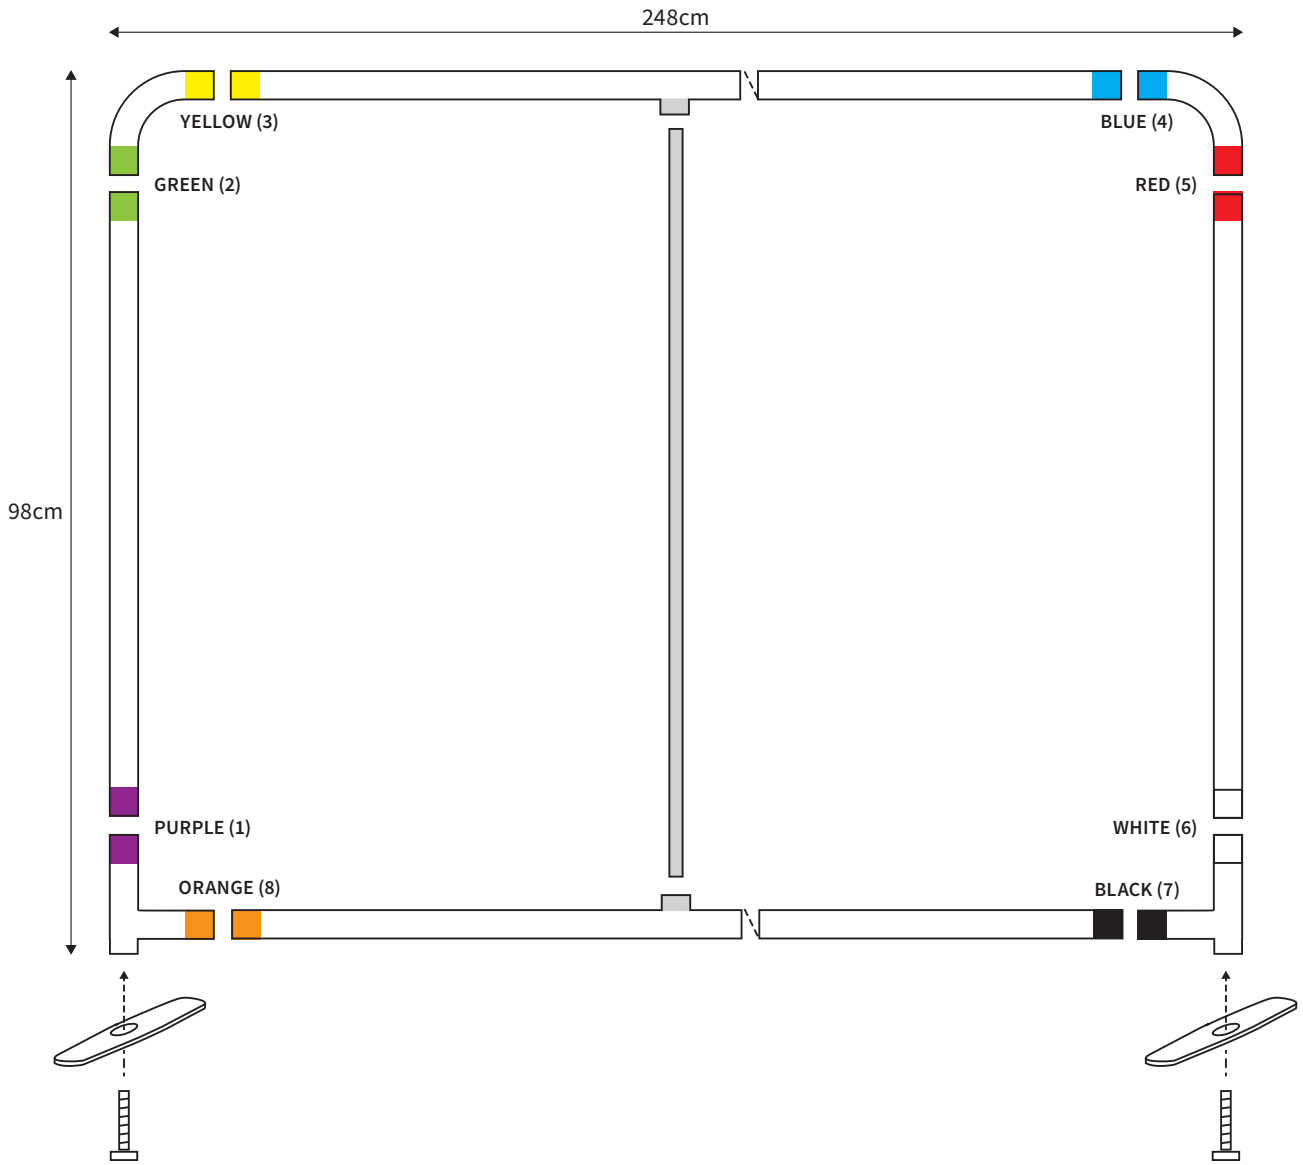

MANUAL

SHAPE STRAIGHT
WIDTH 248cm
HEIGHT 98cm

PARTS LIST

	2x	TOP CORNER		2x	TUBE HORIZONTAL (ø 3cm)
	2x	BOTTOM CORNER		2x	TUBE VERTICAL (ø 3cm)
	2x	FOOT			
	2x	SCREW (M8)		1x	TUBE SUPPORT (ø 2cm)
	1x	HEXA-KEY (M8)