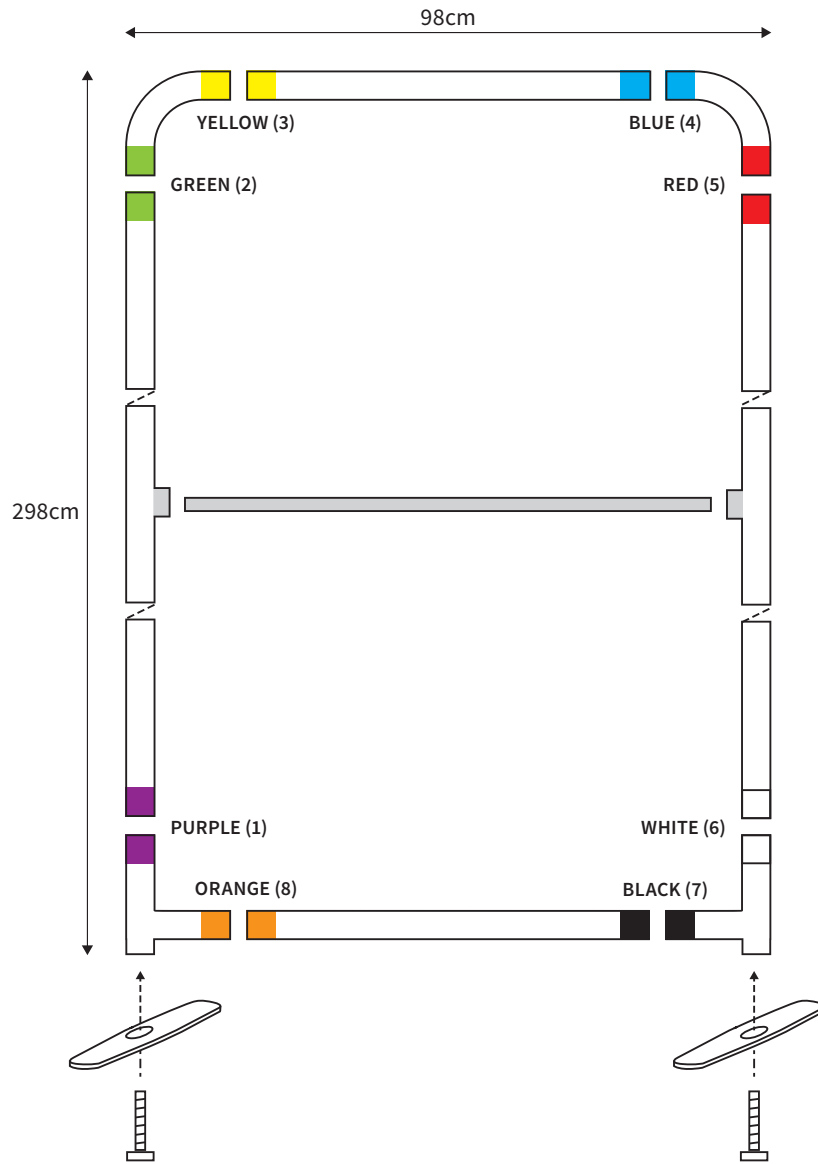

MANUAL

SHAPE STRAIGHT
WIDTH 148cm
HEIGHT 248cm

PARTS LIST					
	2x	TOP CORNER		2x	TUBE HORIZONTAL (ø 3cm)
	2x	BOTTOM CORNER		2x	TUBE VERTICAL (ø 3cm)
	2x	FOOT			
	2x	SCREW (M8)		1x	TUBE SUPPORT (ø 2cm)
	1x	HEXA-KEY (M8)			

MANUAL

SHAPE STRAIGHT
WIDTH 198cm
HEIGHT 248cm

PARTS LIST					
	2x	TOP CORNER		2x	TUBE HORIZONTAL (ø 3cm)
	2x	BOTTOM CORNER		2x	TUBE VERTICAL (ø 3cm)
	2x	FOOT			
	2x	SCREW (M8)		1x	TUBE SUPPORT (ø 2cm)
	1x	HEXA-KEY (M8)			

MANUAL

SHAPE STRAIGHT
WIDTH 98cm
HEIGHT 298cm

PARTS LIST					
	2x	TOP CORNER		2x	TUBE HORIZONTAL (ø 3cm)
	2x	BOTTOM CORNER		2x	TUBE VERTICAL (ø 3cm)
	2x	FOOT			
	2x	SCREW (M8)		1x	TUBE SUPPORT (ø 2cm)
	1x	HEXA-KEY (M8)			

MANUAL

SHAPE STRAIGHT
WIDTH 148cm
HEIGHT 298cm

PARTS LIST

	2x	TOP CORNER		2x	TUBE HORIZONTAL (ø 3cm)
	2x	BOTTOM CORNER		2x	TUBE VERTICAL (ø 3cm)
	2x	FOOT			
	2x	SCREW (M8)		1x	TUBE SUPPORT (ø 2cm)
	1x	HEXA-KEY (M8)			