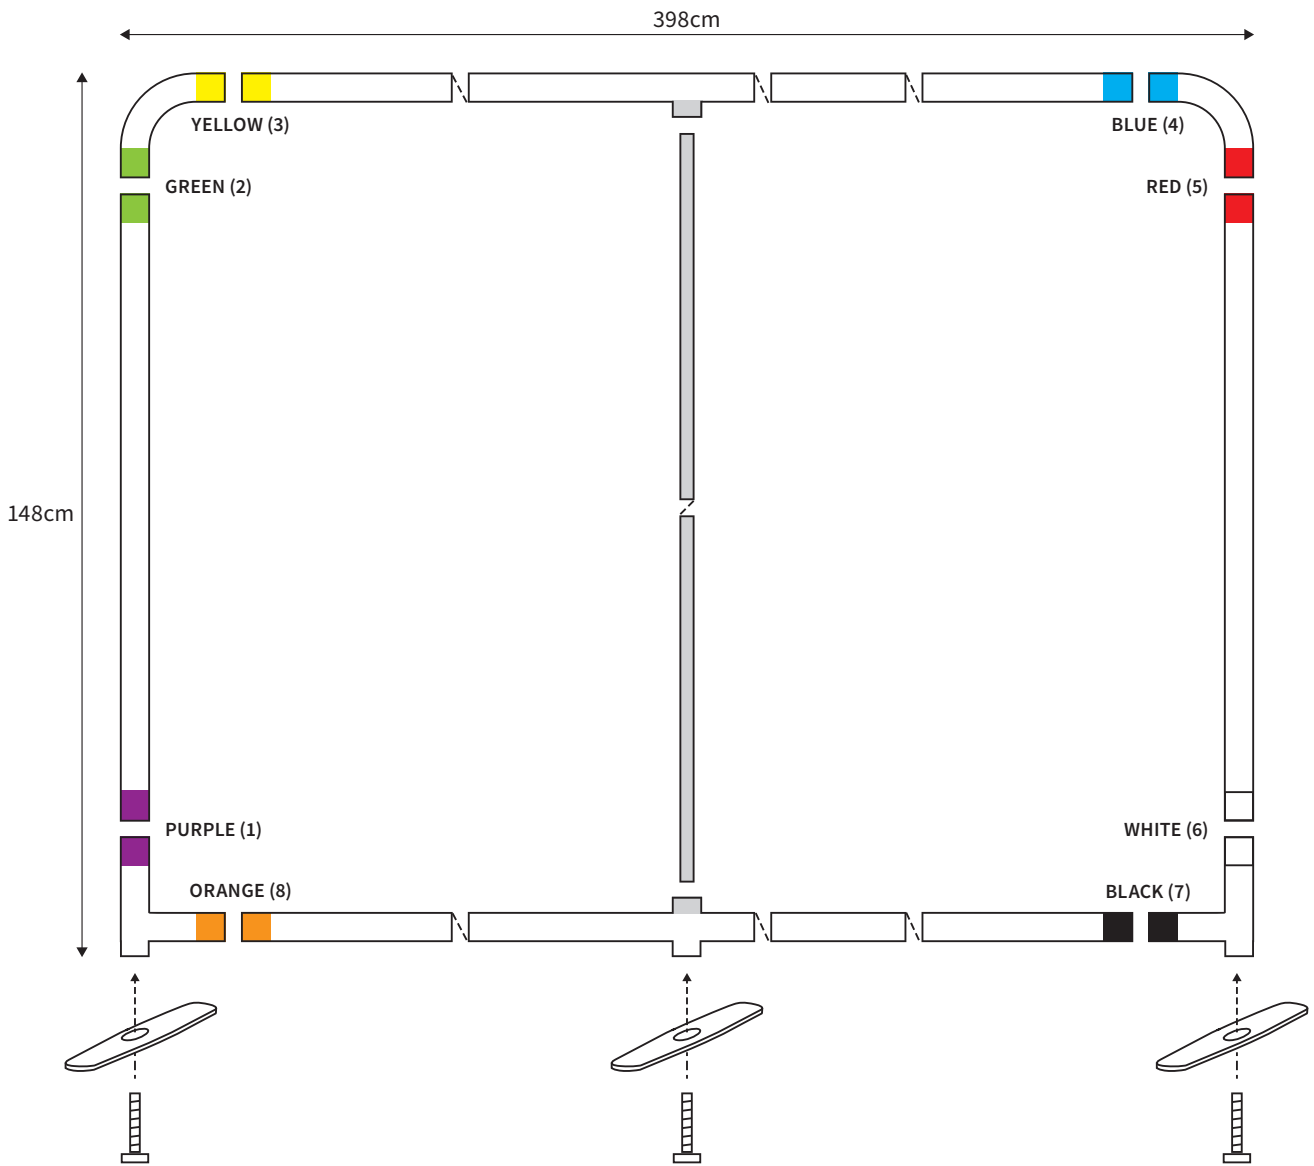

PARTS LIST

	2x	TOP CORNER		2x	TUBE HORIZONTAL (ø 3cm)
	2x	BOTTOM CORNER		2x	TUBE VERTICAL (ø 3cm)
	2x	FOOT			
	2x	SCREW (M8)			
	1x	HEXA-KEY (M8)			

MANUAL

SHAPE STRAIGHT
WIDTH 198cm
HEIGHT 148cm

PARTS LIST

	2x	TOP CORNER		2x	TUBE HORIZONTAL (ø 3cm)
	2x	BOTTOM CORNER		2x	TUBE VERTICAL (ø 3cm)
	2x	FOOT			
	2x	SCREW (M8)			
	1x	HEXA-KEY (M8)			

MANUAL

SHAPE STRAIGHT
WIDTH 248cm
HEIGHT 148cm

PARTS LIST

	2x	TOP CORNER		2x	TUBE HORIZONTAL (ø 3cm)
	2x	BOTTOM CORNER		2x	TUBE VERTICAL (ø 3cm)
	2x	FOOT			
	2x	SCREW (M8)		1x	TUBE SUPPORT (ø 2cm)
	1x	HEXA-KEY (M8)			

MANUAL

SHAPE STRAIGHT
WIDTH 398cm
HEIGHT 148cm

PARTS LIST					
				1x	HEXA-KEY (M8)
	2x	TOP CORNER		2x	TUBE HORIZONTAL (ø 3cm)
	2x	BOTTOM CORNER			
	3x	FOOT		2x	TUBE VERTICAL (ø 3cm)
	1x	SCREW (M6) FOOT MIDDLE			
	2x	SCREW (M8)		1x	TUBE SUPPORT (ø 2cm)
	1x	HEXA-KEY (M6)			

MANUAL

SHAPE STRAIGHT
WIDTH 98cm
HEIGHT 228cm

PARTS LIST

	2x	TOP CORNER		2x	TUBE HORIZONTAL (ø 3cm)
	2x	BOTTOM CORNER		2x	TUBE VERTICAL (ø 3cm)
	2x	FOOT			
	2x	SCREW (M8)			
	1x	HEXA-KEY (M8)			

MANUAL

SHAPE STRAIGHT
WIDTH 148cm
HEIGHT 228cm