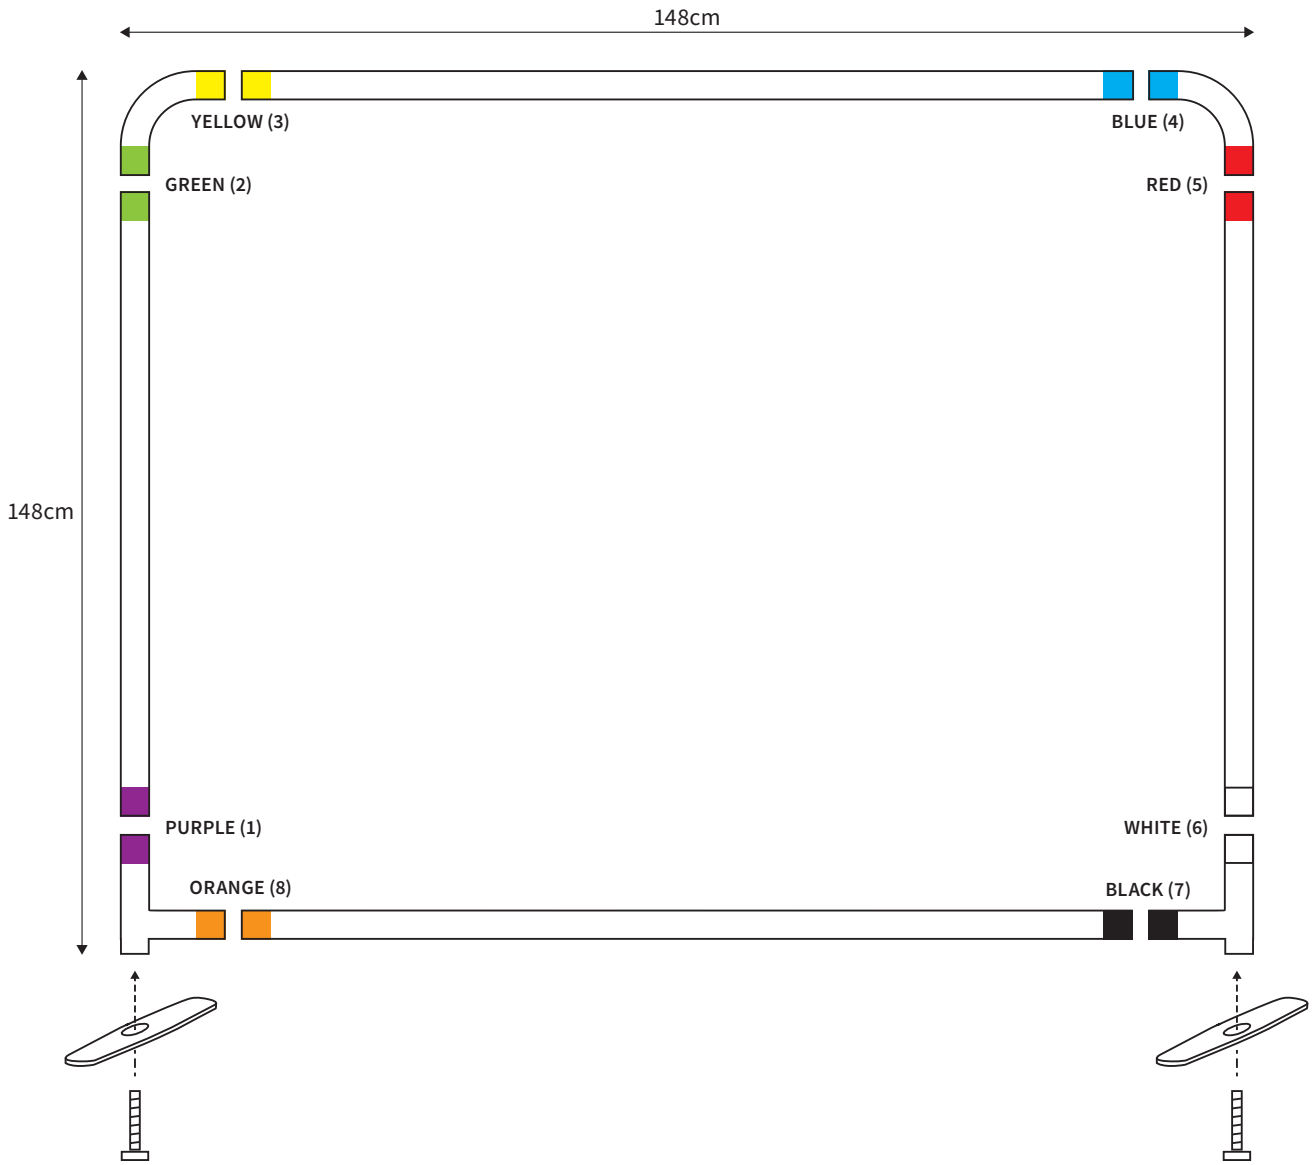

MANUAL

SHAPE STRAIGHT
WIDTH 98cm
HEIGHT 148cm

PARTS LIST

	2x	TOP CORNER		2x	TUBE HORIZONTAL (ø 3cm)
	2x	BOTTOM CORNER		2x	TUBE VERTICAL (ø 3cm)
	2x	FOOT			
	2x	SCREW (M8)			
	1x	HEXA-KEY (M8)			

MANUAL

SHAPE STRAIGHT
WIDTH 148cm
HEIGHT 148cm