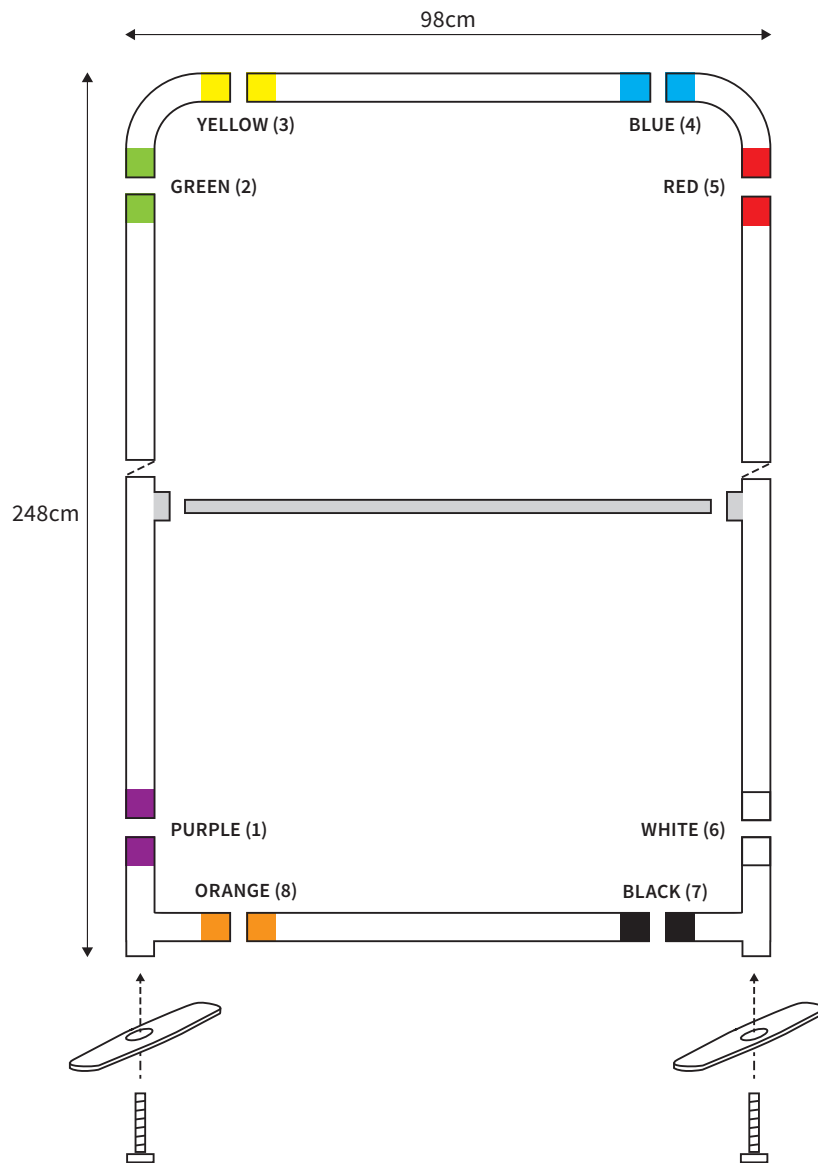

MANUAL

SHAPE STRAIGHT
WIDTH 598cm
HEIGHT 228cm

PARTS LIST				1x	HEXA-KEY (M8)
	2x	TOP CORNER		2x	TUBE HORIZONTAL (ø 3cm)
	2x	BOTTOM CORNER			
	3x	FOOT		2x	TUBE VERTICAL (ø 3cm)
	1x	SCREW (M6) FOOT MIDDLE			
	2x	SCREW (M8)		2x	TUBE SUPPORT (ø 2cm)
	1x	HEXA-KEY (M6)			

MANUAL

SHAPE STRAIGHT
WIDTH 98cm
HEIGHT 248cm

PARTS LIST

	2x	TOP CORNER		2x	TUBE HORIZONTAL (ø 3cm)
	2x	BOTTOM CORNER		2x	TUBE VERTICAL (ø 3cm)
	2x	FOOT			
	2x	SCREW (M8)		1x	TUBE SUPPORT (ø 2cm)
	1x	HEXA-KEY (M8)			

MANUAL

SHAPE STRAIGHT
WIDTH 148cm
HEIGHT 248cm

PARTS LIST					
	2x	TOP CORNER		2x	TUBE HORIZONTAL (ø 3cm)
	2x	BOTTOM CORNER		2x	TUBE VERTICAL (ø 3cm)
	2x	FOOT			
	2x	SCREW (M8)		1x	TUBE SUPPORT (ø 2cm)
	1x	HEXA-KEY (M8)			

MANUAL

SHAPE STRAIGHT
WIDTH 198cm
HEIGHT 248cm

PARTS LIST					
	2x	TOP CORNER		2x	TUBE HORIZONTAL (ø 3cm)
	2x	BOTTOM CORNER		2x	TUBE VERTICAL (ø 3cm)
	2x	FOOT			
	2x	SCREW (M8)		1x	TUBE SUPPORT (ø 2cm)
	1x	HEXA-KEY (M8)			