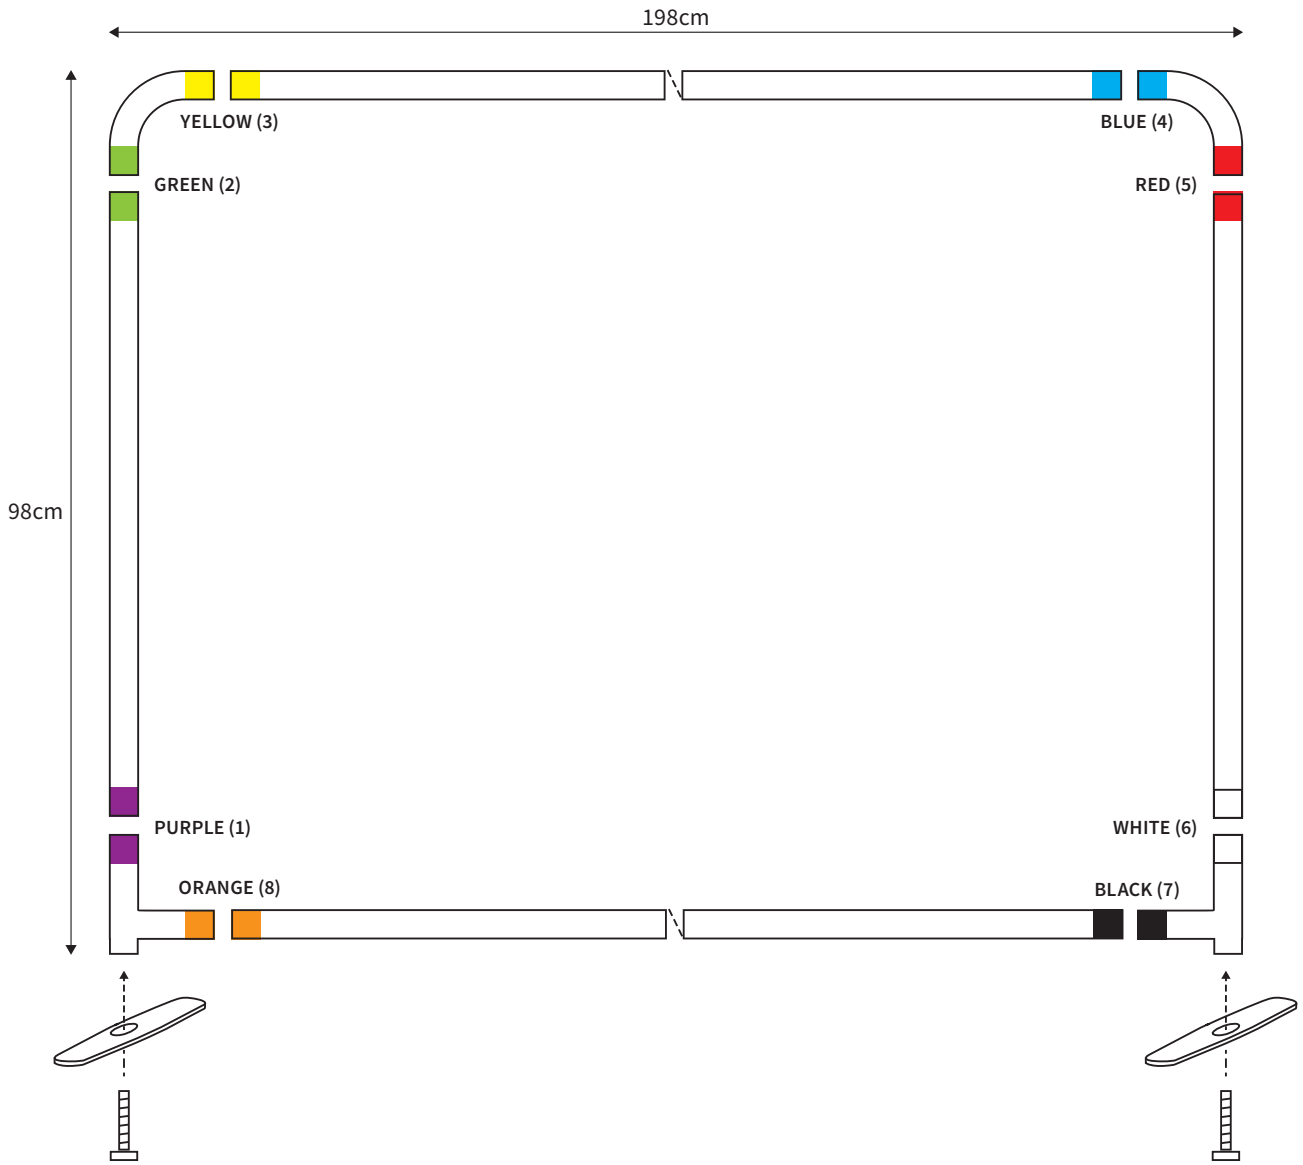

MANUAL

SHAPE STRAIGHT
WIDTH 298cm
HEIGHT 148cm

PARTS LIST

	2x	TOP CORNER		2x	TUBE HORIZONTAL (ø 3cm)
	2x	BOTTOM CORNER		2x	TUBE VERTICAL (ø 3cm)
	2x	FOOT			
	2x	SCREW (M8)		1x	TUBE SUPPORT (ø 2cm)
	1x	HEXA-KEY (M8)			

MANUAL

SHAPE STRAIGHT
WIDTH 98cm
HEIGHT 98cm

PARTS LIST

	2x	TOP CORNER		2x	TUBE HORIZONTAL (ø 3cm)
	2x	BOTTOM CORNER		2x	TUBE VERTICAL (ø 3cm)
	2x	FOOT			
	2x	SCREW (M8)			
	1x	HEXA-KEY (M8)			

MANUAL

SHAPE STRAIGHT
WIDTH 148cm
HEIGHT 98cm

PARTS LIST

	2x	TOP CORNER		2x	TUBE HORIZONTAL (ø 3cm)
	2x	BOTTOM CORNER		2x	TUBE VERTICAL (ø 3cm)
	2x	FOOT			
	2x	SCREW (M8)			
	1x	HEXA-KEY (M8)			

MANUAL

SHAPE STRAIGHT
WIDTH 198cm
HEIGHT 98cm

PARTS LIST

	2x	TOP CORNER		2x	TUBE HORIZONTAL (ø 3cm)
	2x	BOTTOM CORNER		2x	TUBE VERTICAL (ø 3cm)
	2x	FOOT			
	2x	SCREW (M8)			
	1x	HEXA-KEY (M8)			

MANUAL

SHAPE STRAIGHT
WIDTH 248cm
HEIGHT 98cm

PARTS LIST

	2x	TOP CORNER		2x	TUBE HORIZONTAL (ø 3cm)
	2x	BOTTOM CORNER		2x	TUBE VERTICAL (ø 3cm)
	2x	FOOT			
	2x	SCREW (M8)		1x	TUBE SUPPORT (ø 2cm)
	1x	HEXA-KEY (M8)			