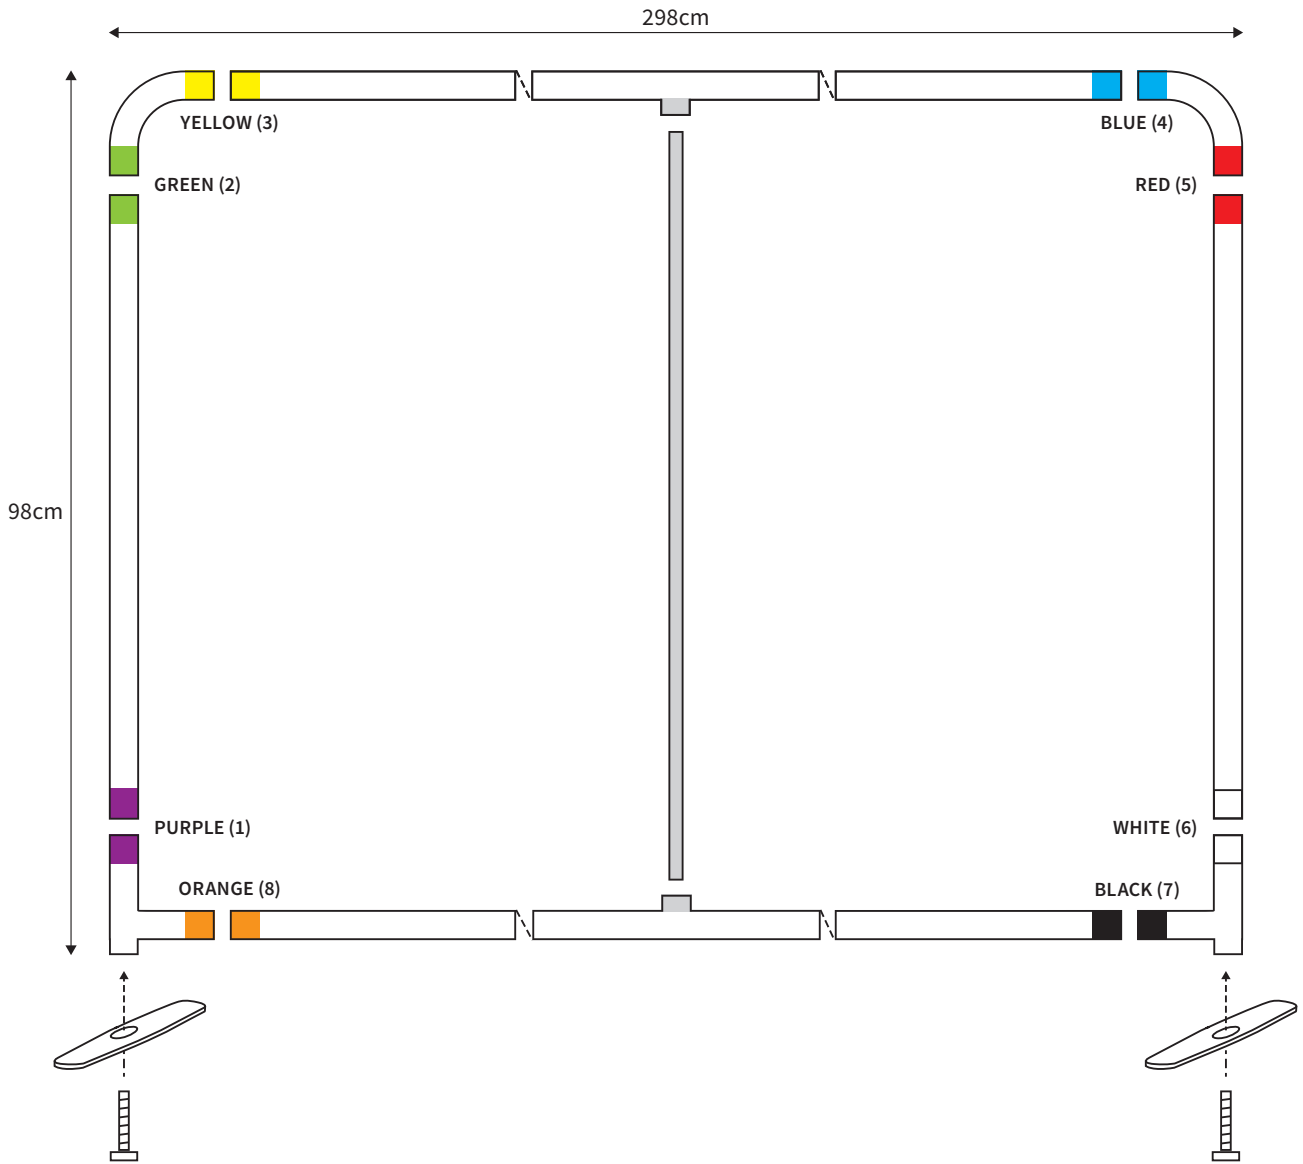

MANUAL

SHAPE STRAIGHT
WIDTH 298cm
HEIGHT 98cm

PARTS LIST

	2x	TOP CORNER		2x	TUBE HORIZONTAL (ø 3cm)
	2x	BOTTOM CORNER		2x	TUBE VERTICAL (ø 3cm)
	2x	FOOT			
	2x	SCREW (M8)		1x	TUBE SUPPORT (ø 2cm)
	1x	HEXA-KEY (M8)