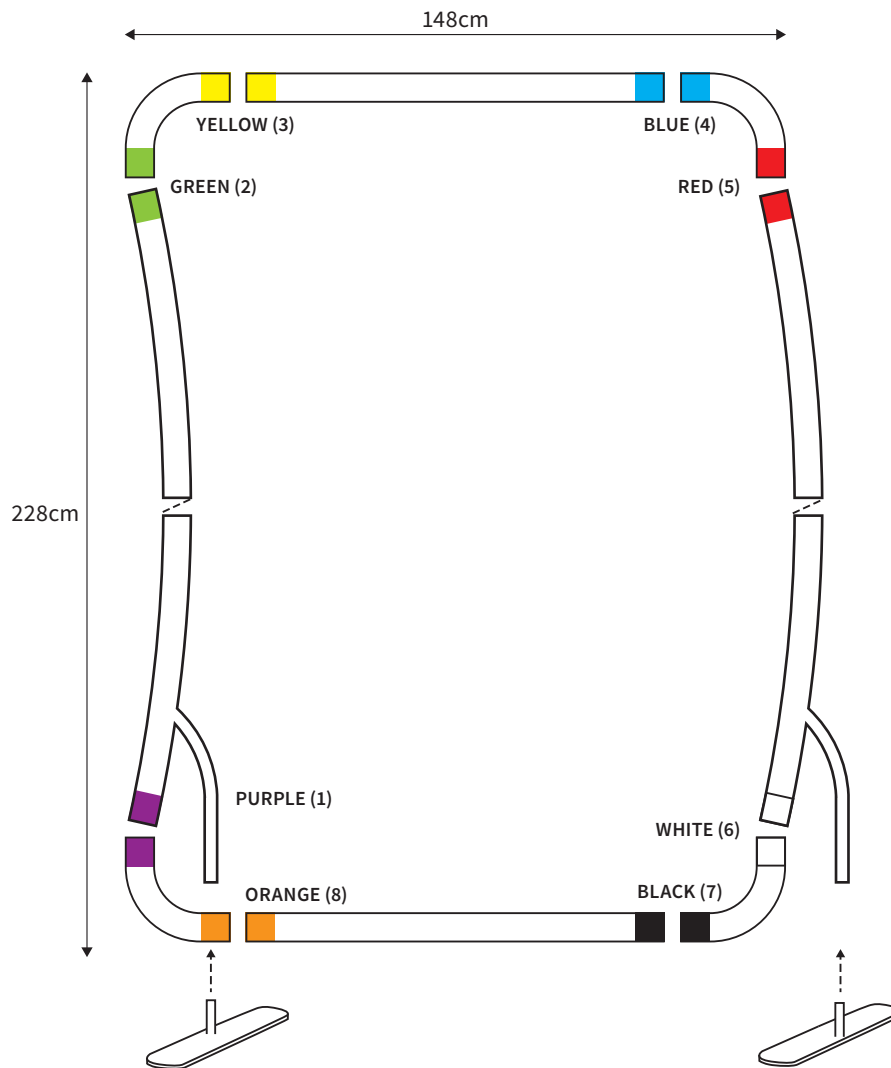

MANUAL

SHAPE ARCH
WIDTH 248cm
HEIGHT 228cm

PARTS LIST					
				2x	TUBE HORIZONTAL (ø 3cm)
	4x	CORNER		2x	TUBE VERTICAL (ø 3cm)
	2x	FOOT		1x	TUBE SUPPORT (ø 2cm)

MANUAL

SHAPE ARCH
WIDTH 98cm
HEIGHT 228cm

PARTS LIST				2x	TUBE HORIZONTAL (ø 3cm)
	4x	CORNER		2x	TUBE VERTICAL (ø 3cm)
	2x	FOOT			

MANUAL

SHAPE ARCH
WIDTH 148cm
HEIGHT 228cm

PARTS LIST				2x	TUBE HORIZONTAL (ø 3cm)
	4x	CORNER		2x	TUBE VERTICAL (ø 3cm)
	2x	FOOT			

MANUAL

SHAPE ARCH
WIDTH 198cm
HEIGHT 228cm

PARTS LIST				
			2x	TUBE HORIZONTAL (ø 3cm)
	4x	CORNER		
	2x	FOOT		
			2x	TUBE VERTICAL (ø 3cm)

MANUAL

SHAPE ARCH
WIDTH 298cm
HEIGHT 228cm

PARTS LIST					
				2x	TUBE HORIZONTAL (ø 3cm)
	4x	CORNER		2x	TUBE VERTICAL (ø 3cm)
	2x	FOOT		1x	TUBE SUPPORT (ø 2cm)

MANUAL

SHAPE ARCH
WIDTH 398cm
HEIGHT 228cm

PARTS LIST

	4x	CORNER		2x	TUBE HORIZONTAL (ø 3cm)
	2x	FOOT		2x	TUBE VERTICAL (ø 3cm)
				1x	TUBE SUPPORT (ø 2cm)

MANUAL

SHAPE ARCH
WIDTH 498cm
HEIGHT 228cm

PARTS LIST

	4x	CORNER		2x	TUBE HORIZONTAL (ø 3cm)
	2x	FOOT		2x	TUBE VERTICAL (ø 3cm)
				2x	TUBE SUPPORT (ø 2cm)