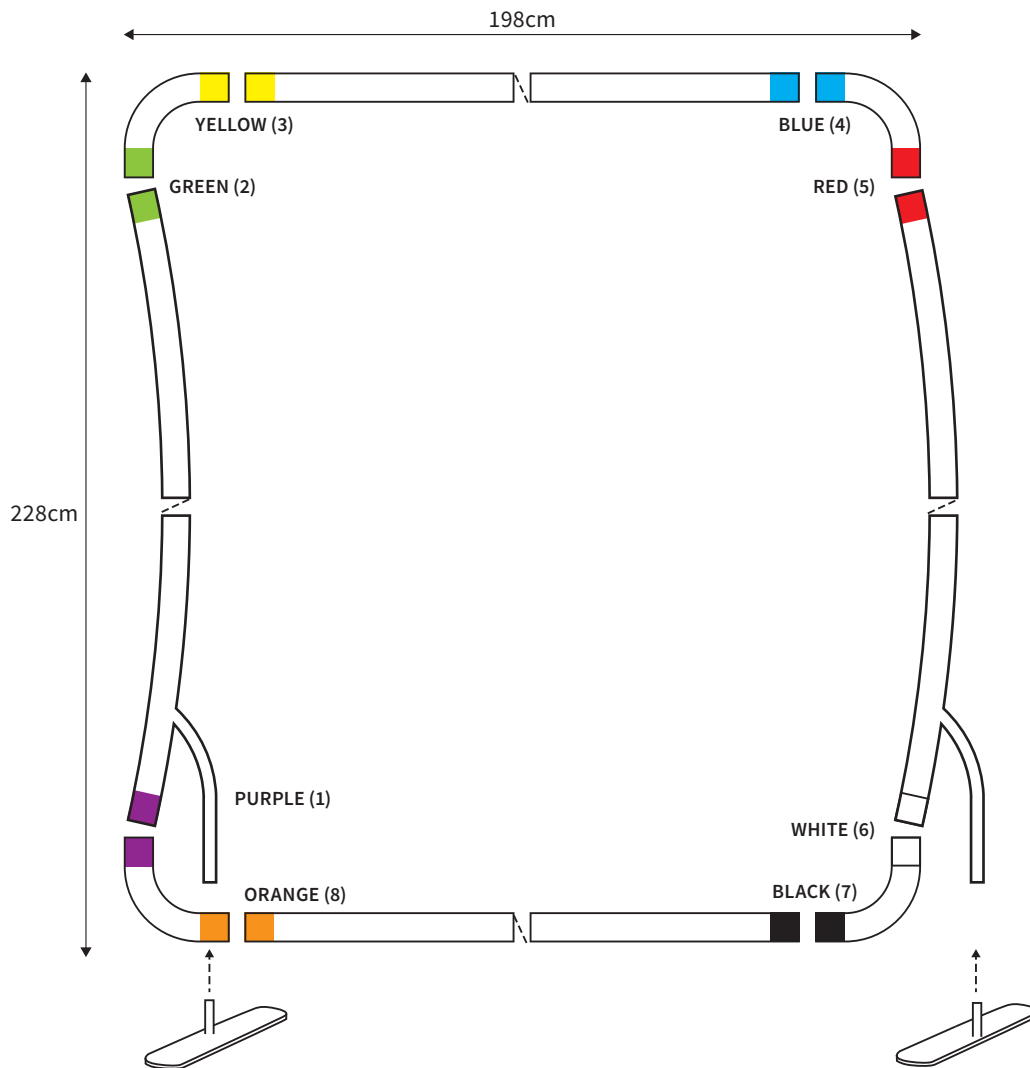

MANUAL

SHAPE ARCH
WIDTH 148cm
HEIGHT 228cm

PARTS LIST				2x	TUBE HORIZONTAL (ø 3cm)
	4x	CORNER		2x	TUBE VERTICAL (ø 3cm)
	2x	FOOT			

MANUAL

SHAPE ARCH
WIDTH 198cm
HEIGHT 228cm

PARTS LIST				
			2x	TUBE HORIZONTAL (ø 3cm)
	4x	CORNER		
	2x	FOOT		
			2x	TUBE VERTICAL (ø 3cm)

MANUAL

SHAPE ARCH
WIDTH 298cm
HEIGHT 228cm

PARTS LIST					
				2x	TUBE HORIZONTAL (ø 3cm)
	4x	CORNER		2x	TUBE VERTICAL (ø 3cm)
	2x	FOOT		1x	TUBE SUPPORT (ø 2cm)

MANUAL

SHAPE ARCH
WIDTH 398cm
HEIGHT 228cm

PARTS LIST

	4x	CORNER		2x	TUBE HORIZONTAL (ø 3cm)
	2x	FOOT		2x	TUBE VERTICAL (ø 3cm)
				1x	TUBE SUPPORT (ø 2cm)

MANUAL

SHAPE ARCH
WIDTH 498cm
HEIGHT 228cm

PARTS LIST

	4x	CORNER		2x	TUBE HORIZONTAL (ø 3cm)
	2x	FOOT		2x	TUBE VERTICAL (ø 3cm)
				2x	TUBE SUPPORT (ø 2cm)

MANUAL

SHAPE ARCH
WIDTH 598cm
HEIGHT 228cm

PARTS LIST

	4x	CORNER		2x	TUBE HORIZONTAL (ø 3cm)
	2x	FOOT		2x	TUBE VERTICAL (ø 3cm)
				2x	TUBE SUPPORT (ø 2cm)