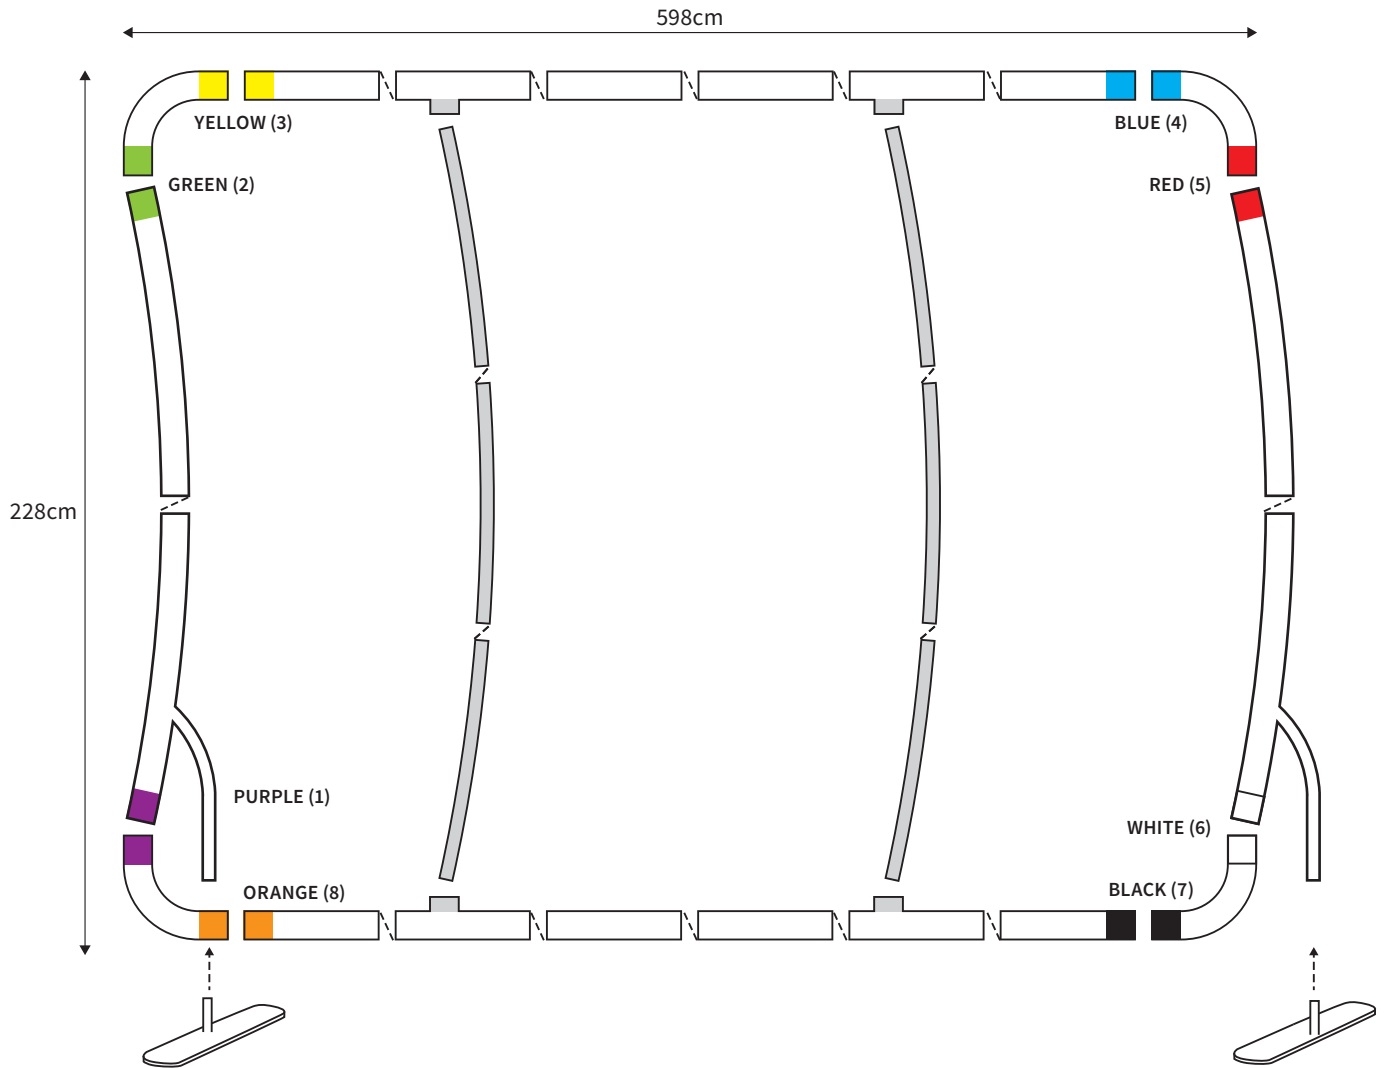

MANUAL

SHAPE ARCH
WIDTH 148cm
HEIGHT 228cm

PARTS LIST				2x	TUBE HORIZONTAL (ø 3cm)
	4x	CORNER		2x	TUBE VERTICAL (ø 3cm)
	2x	FOOT			

MANUAL

SHAPE ARCH
WIDTH 198cm
HEIGHT 228cm

PARTS LIST				
			2x	TUBE HORIZONTAL (ø 3cm)
	4x	CORNER		
	2x	FOOT		
			2x	TUBE VERTICAL (ø 3cm)

MANUAL

SHAPE ARCH
WIDTH 298cm
HEIGHT 228cm

PARTS LIST					
				2x	TUBE HORIZONTAL (ø 3cm)
	4x	CORNER		2x	TUBE VERTICAL (ø 3cm)
	2x	FOOT		1x	TUBE SUPPORT (ø 2cm)

MANUAL

SHAPE ARCH
WIDTH 398cm
HEIGHT 228cm

PARTS LIST

	4x	CORNER		2x	TUBE HORIZONTAL (ø 3cm)
	2x	FOOT		2x	TUBE VERTICAL (ø 3cm)
				1x	TUBE SUPPORT (ø 2cm)

MANUAL

SHAPE ARCH
WIDTH 498cm
HEIGHT 228cm

PARTS LIST

	4x	CORNER		2x	TUBE HORIZONTAL (ø 3cm)
	2x	FOOT		2x	TUBE VERTICAL (ø 3cm)
				2x	TUBE SUPPORT (ø 2cm)

MANUAL

SHAPE ARCH
WIDTH 598cm
HEIGHT 228cm

PARTS LIST

	4x	CORNER		2x	TUBE HORIZONTAL (ø 3cm)
	2x	FOOT		2x	TUBE VERTICAL (ø 3cm)
				2x	TUBE SUPPORT (ø 2cm)