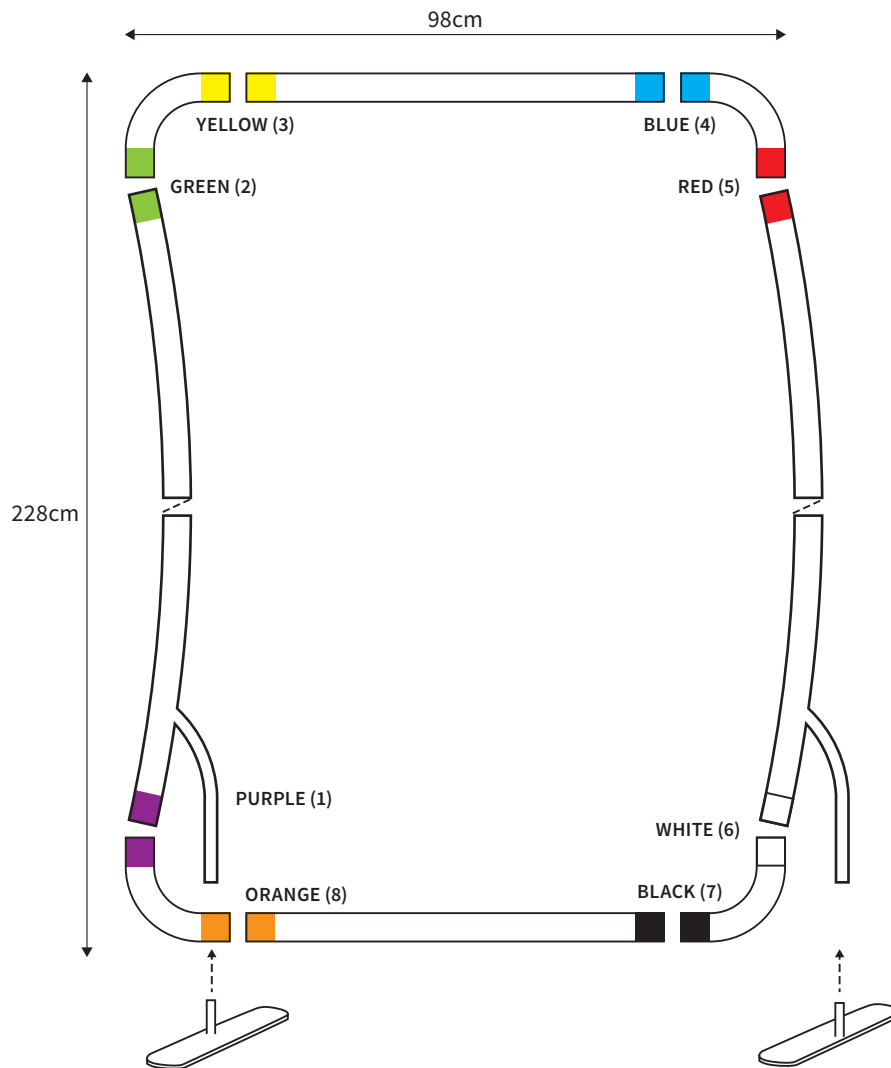

MANUAL

SHAPE ARCH
WIDTH 248cm
HEIGHT 228cm

PARTS LIST					
				2x	TUBE HORIZONTAL (ø 3cm)
	4x	CORNER		2x	TUBE VERTICAL (ø 3cm)
	2x	FOOT		1x	TUBE SUPPORT (ø 2cm)

MANUAL

SHAPE ARCH
WIDTH 98cm
HEIGHT 228cm

PARTS LIST				2x	TUBE HORIZONTAL (ø 3cm)
	4x	CORNER		2x	TUBE VERTICAL (ø 3cm)
	2x	FOOT			

MANUAL

SHAPE ARCH
WIDTH 148cm
HEIGHT 228cm

PARTS LIST				2x	TUBE HORIZONTAL (ø 3cm)
	4x	CORNER		2x	TUBE VERTICAL (ø 3cm)
	2x	FOOT			

MANUAL

SHAPE ARCH
WIDTH 198cm
HEIGHT 228cm

PARTS LIST				
			2x	TUBE HORIZONTAL (ø 3cm)
	4x	CORNER		
	2x	FOOT		
			2x	TUBE VERTICAL (ø 3cm)

MANUAL

SHAPE ARCH
WIDTH 298cm
HEIGHT 228cm

PARTS LIST					
				2x	TUBE HORIZONTAL (ø 3cm)
	4x	CORNER		2x	TUBE VERTICAL (ø 3cm)
	2x	FOOT		1x	TUBE SUPPORT (ø 2cm)

MANUAL

SHAPE ARCH
WIDTH 398cm
HEIGHT 228cm

PARTS LIST

	4x	CORNER		2x	TUBE HORIZONTAL (ø 3cm)
	2x	FOOT		2x	TUBE VERTICAL (ø 3cm)
				1x	TUBE SUPPORT (ø 2cm)

MANUAL

SHAPE ARCH
WIDTH 498cm
HEIGHT 228cm

PARTS LIST

	4x	CORNER		2x	TUBE HORIZONTAL (ø 3cm)
	2x	FOOT		2x	TUBE VERTICAL (ø 3cm)
				2x	TUBE SUPPORT (ø 2cm)