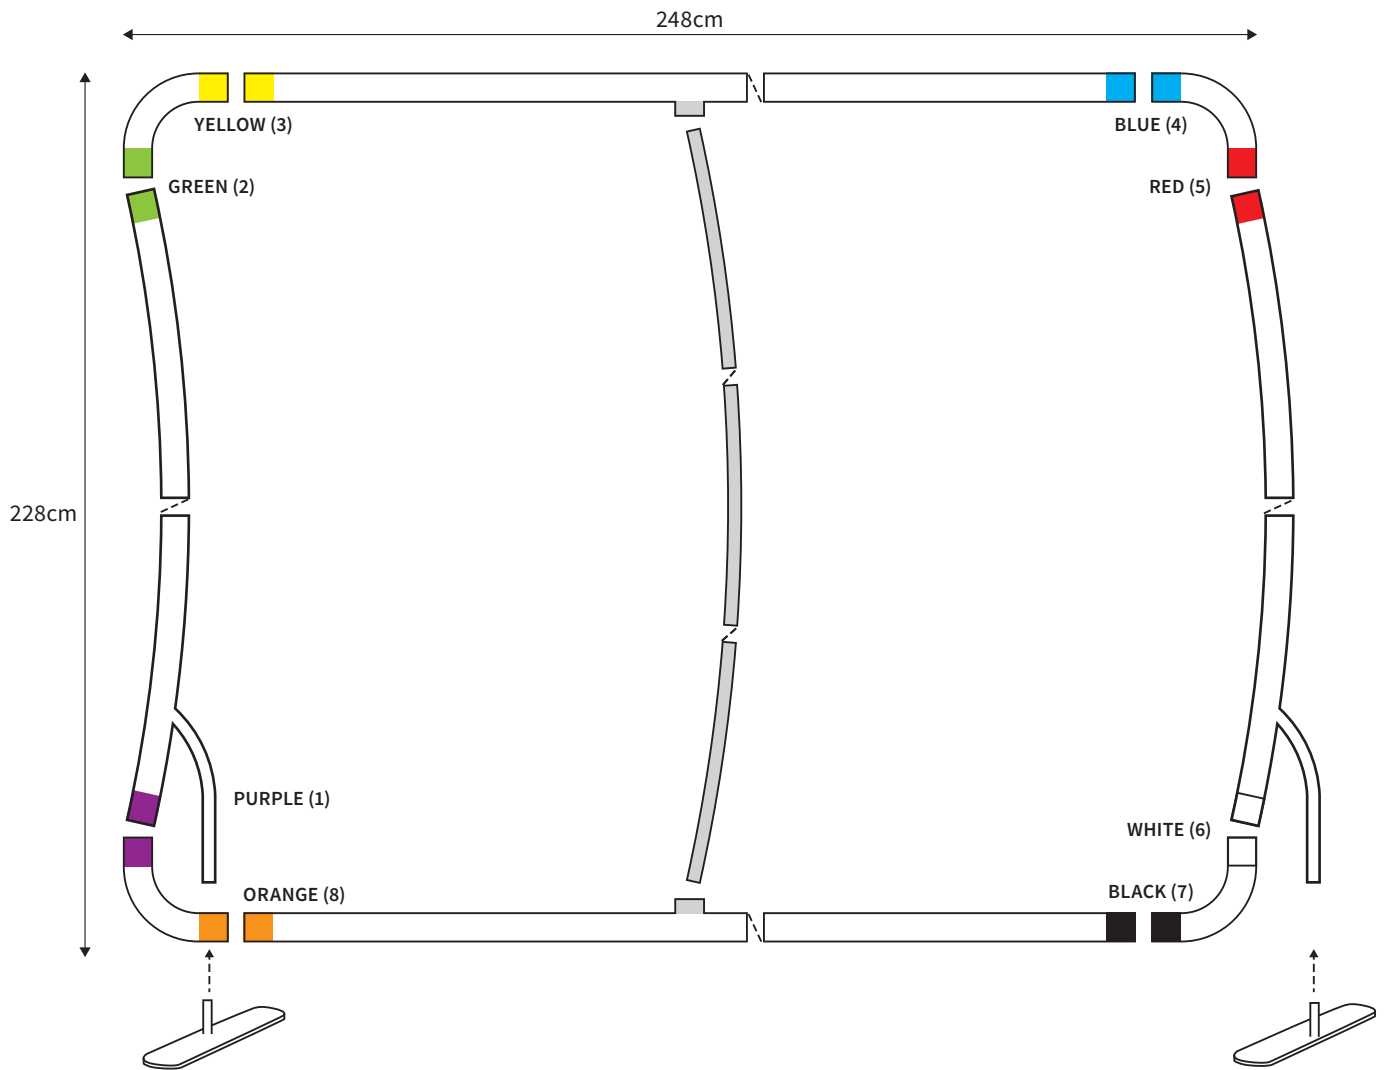

MANUAL

SHAPE ARCH
WIDTH 248cm
HEIGHT 228cm

PARTS LIST					
				2x	TUBE HORIZONTAL (ø 3cm)
	4x	CORNER		2x	TUBE VERTICAL (ø 3cm)
	2x	FOOT		1x	TUBE SUPPORT (ø 2cm)

MANUAL

SHAPE ARCH
WIDTH 98cm
HEIGHT 228cm

PARTS LIST				2x	TUBE HORIZONTAL (ø 3cm)
	4x	CORNER		2x	TUBE VERTICAL (ø 3cm)
	2x	FOOT			

MANUAL

SHAPE ARCH
WIDTH 148cm
HEIGHT 228cm

PARTS LIST				2x	TUBE HORIZONTAL (ø 3cm)
	4x	CORNER		2x	TUBE VERTICAL (ø 3cm)
	2x	FOOT			

MANUAL

SHAPE ARCH
WIDTH 198cm
HEIGHT 228cm

PARTS LIST				
			2x	TUBE HORIZONTAL (ø 3cm)
	4x	CORNER		
	2x	FOOT		
			2x	TUBE VERTICAL (ø 3cm)

MANUAL

SHAPE ARCH
WIDTH 298cm
HEIGHT 228cm

PARTS LIST					
				2x	TUBE HORIZONTAL (ø 3cm)
	4x	CORNER		2x	TUBE VERTICAL (ø 3cm)
	2x	FOOT		1x	TUBE SUPPORT (ø 2cm)

MANUAL

SHAPE ARCH
WIDTH 398cm
HEIGHT 228cm

PARTS LIST

MANUAL

SHAPE ARCH
WIDTH 598cm
HEIGHT 228cm

PARTS LIST

	4x	CORNER		2x	TUBE HORIZONTAL (ø 3cm)
	2x	FOOT		2x	TUBE VERTICAL (ø 3cm)
				2x	TUBE SUPPORT (ø 2cm)