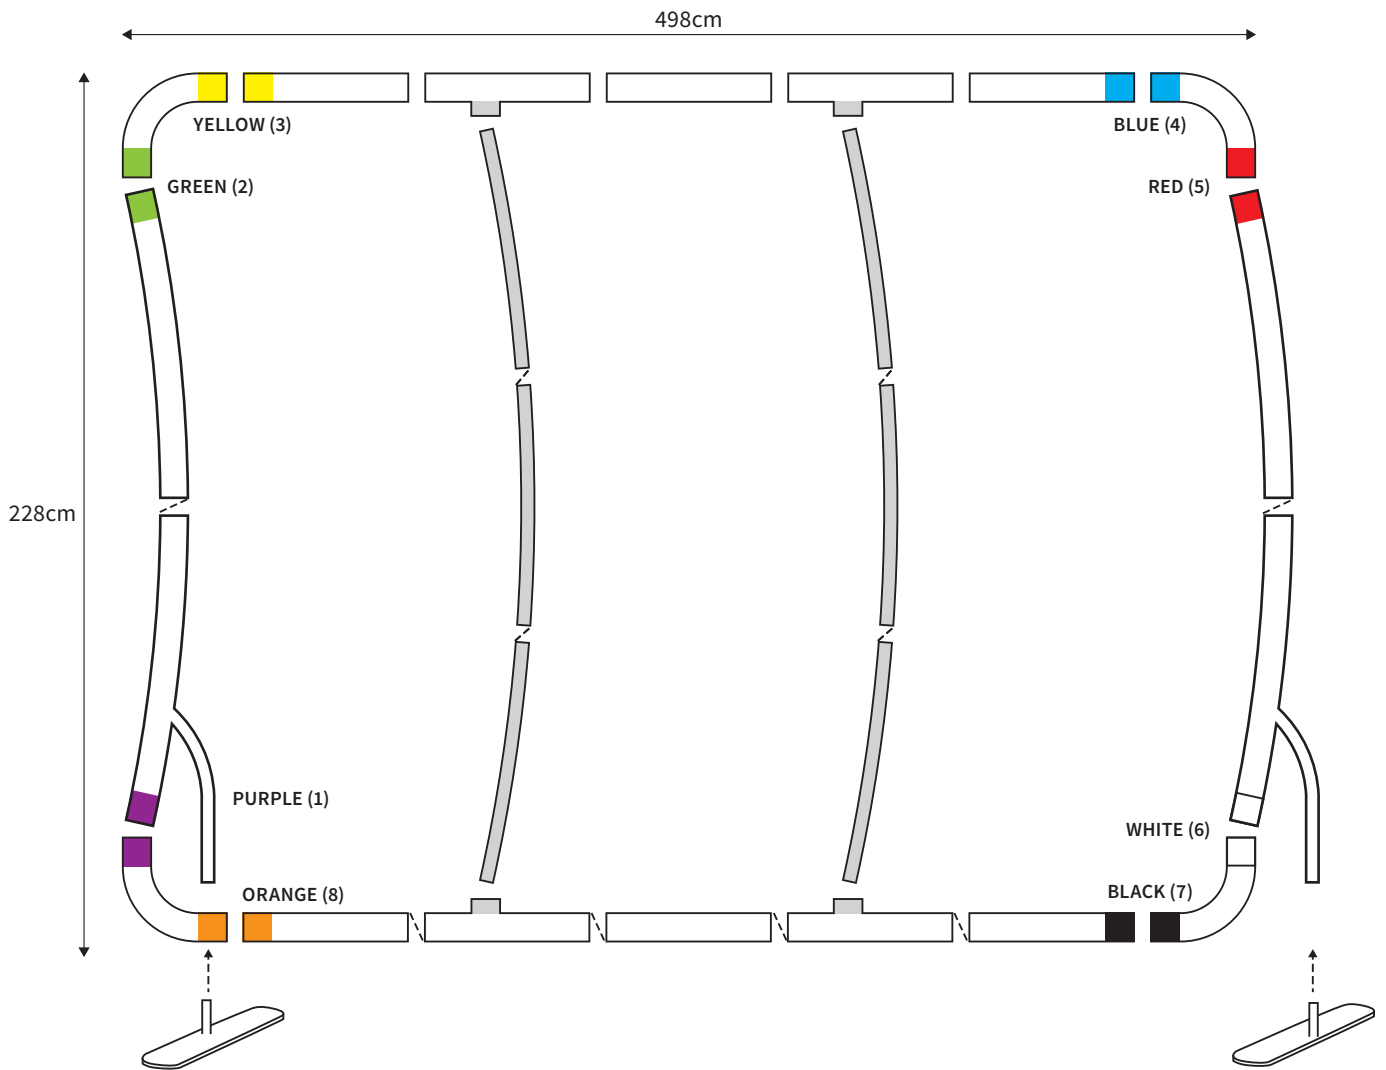

MANUAL

SHAPE ARCH
WIDTH 148cm
HEIGHT 228cm

PARTS LIST				2x	TUBE HORIZONTAL (ø 3cm)
	4x	CORNER		2x	TUBE VERTICAL (ø 3cm)
	2x	FOOT			

MANUAL

SHAPE ARCH
WIDTH 198cm
HEIGHT 228cm

PARTS LIST				
			2x	TUBE HORIZONTAL (ø 3cm)
	4x	CORNER		
	2x	FOOT		
			2x	TUBE VERTICAL (ø 3cm)

MANUAL

SHAPE ARCH
WIDTH 298cm
HEIGHT 228cm

PARTS LIST					
				2x	TUBE HORIZONTAL (ø 3cm)
	4x	CORNER		2x	TUBE VERTICAL (ø 3cm)
	2x	FOOT		1x	TUBE SUPPORT (ø 2cm)

MANUAL

SHAPE ARCH
WIDTH 398cm
HEIGHT 228cm

PARTS LIST

	4x	CORNER		2x	TUBE HORIZONTAL (ø 3cm)
	2x	FOOT		2x	TUBE VERTICAL (ø 3cm)
				1x	TUBE SUPPORT (ø 2cm)

MANUAL

SHAPE ARCH
WIDTH 498cm
HEIGHT 228cm

PARTS LIST

	4x	CORNER		2x	TUBE HORIZONTAL (ø 3cm)
	2x	FOOT		2x	TUBE VERTICAL (ø 3cm)
				2x	TUBE SUPPORT (ø 2cm)

MANUAL

SHAPE ARCH
WIDTH 598cm
HEIGHT 228cm

PARTS LIST

	4x	CORNER		2x	TUBE HORIZONTAL (ø 3cm)
	2x	FOOT		2x	TUBE VERTICAL (ø 3cm)
				2x	TUBE SUPPORT (ø 2cm)