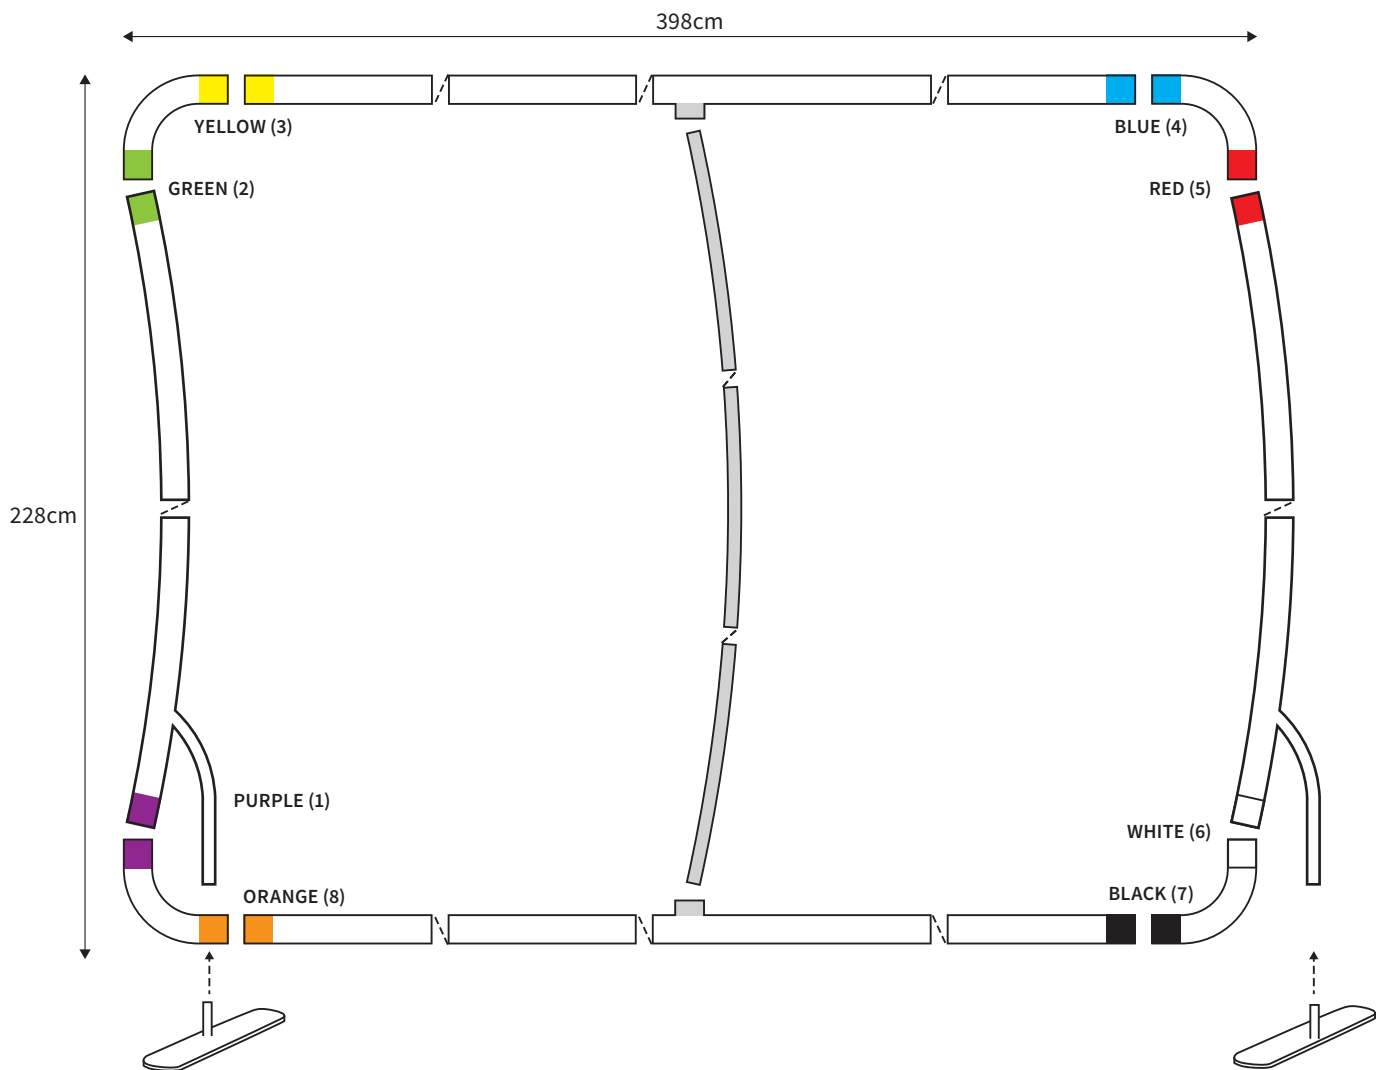

MANUAL

SHAPE ARCH
WIDTH 148cm
HEIGHT 228cm

PARTS LIST				2x	TUBE HORIZONTAL (ø 3cm)
	4x	CORNER		2x	TUBE VERTICAL (ø 3cm)
	2x	FOOT			

MANUAL

SHAPE ARCH
WIDTH 198cm
HEIGHT 228cm

PARTS LIST				
			2x	TUBE HORIZONTAL (ø 3cm)
	4x	CORNER		
	2x	FOOT		
			2x	TUBE VERTICAL (ø 3cm)

MANUAL

SHAPE ARCH
WIDTH 298cm
HEIGHT 228cm

PARTS LIST					
				2x	TUBE HORIZONTAL (ø 3cm)
	4x	CORNER		2x	TUBE VERTICAL (ø 3cm)
	2x	FOOT		1x	TUBE SUPPORT (ø 2cm)

MANUAL

SHAPE ARCH
WIDTH 398cm
HEIGHT 228cm

PARTS LIST

	4x	CORNER		2x	TUBE HORIZONTAL (ø 3cm)
	2x	FOOT		2x	TUBE VERTICAL (ø 3cm)
				1x	TUBE SUPPORT (ø 2cm)

MANUAL

SHAPE ARCH
WIDTH 498cm
HEIGHT 228cm

PARTS LIST

	4x	CORNER		2x	TUBE HORIZONTAL (ø 3cm)
	2x	FOOT		2x	TUBE VERTICAL (ø 3cm)
				2x	TUBE SUPPORT (ø 2cm)

MANUAL

SHAPE ARCH
WIDTH 598cm
HEIGHT 228cm

PARTS LIST

	4x	CORNER		2x	TUBE HORIZONTAL (ø 3cm)
	2x	FOOT		2x	TUBE VERTICAL (ø 3cm)
				2x	TUBE SUPPORT (ø 2cm)