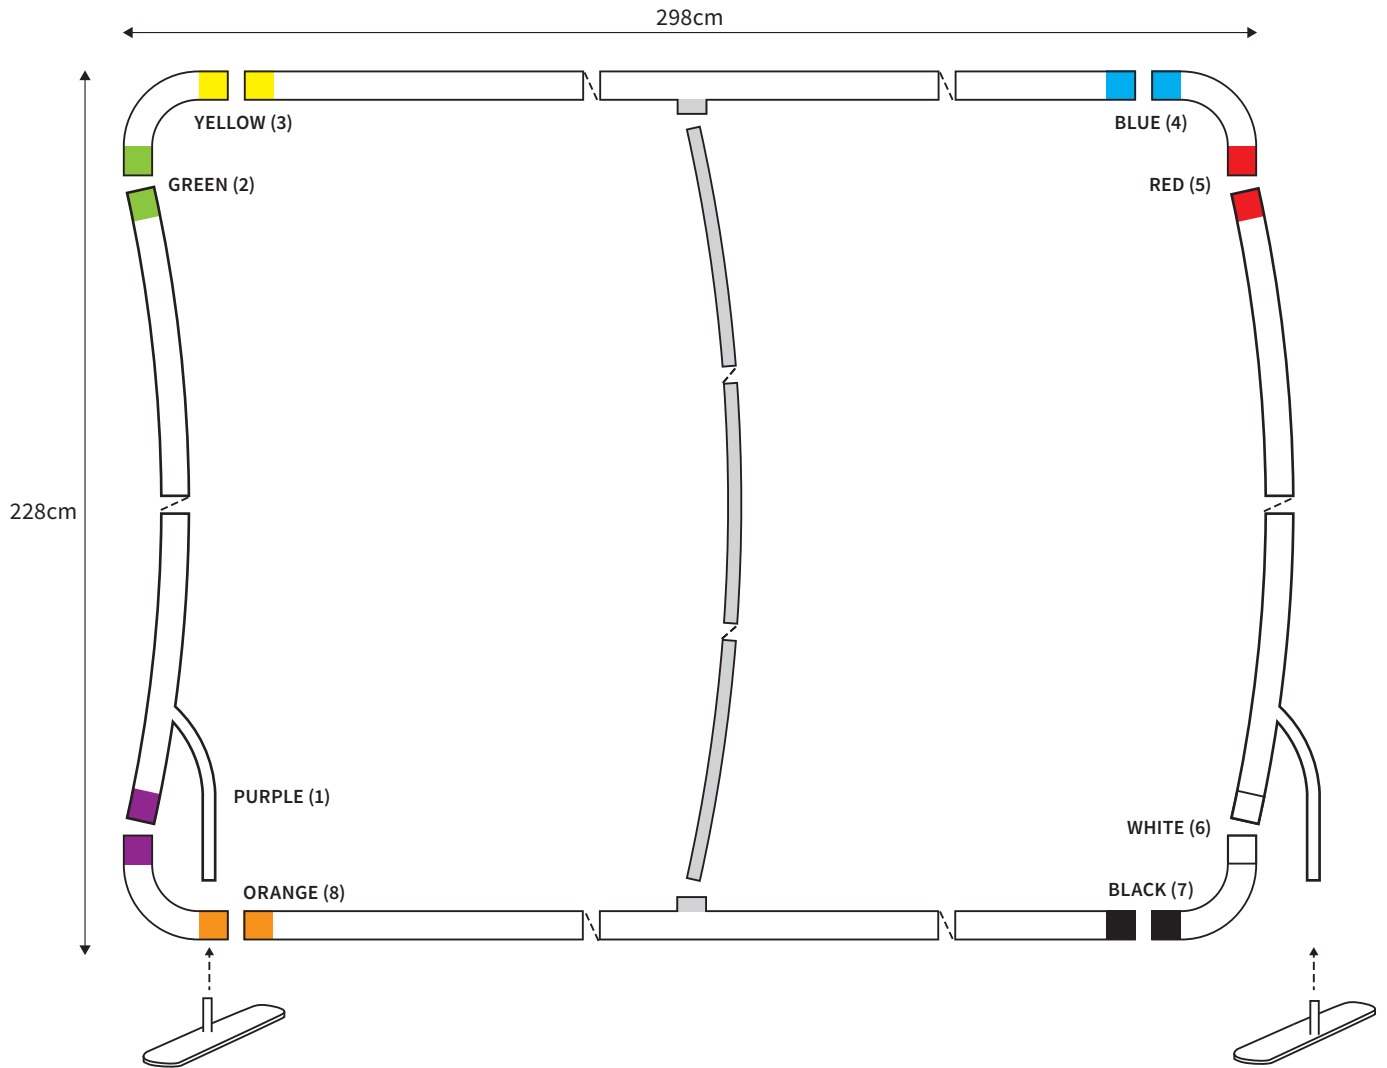

MANUAL

SHAPE ARCH
WIDTH 248cm
HEIGHT 228cm

PARTS LIST					
				2x	TUBE HORIZONTAL (ø 3cm)
	4x	CORNER		2x	TUBE VERTICAL (ø 3cm)
	2x	FOOT		1x	TUBE SUPPORT (ø 2cm)

MANUAL

SHAPE ARCH
WIDTH 98cm
HEIGHT 228cm

PARTS LIST				2x	TUBE HORIZONTAL (ø 3cm)
	4x	CORNER		2x	TUBE VERTICAL (ø 3cm)
	2x	FOOT			

MANUAL

SHAPE ARCH
WIDTH 148cm
HEIGHT 228cm

PARTS LIST				2x	TUBE HORIZONTAL (ø 3cm)
	4x	CORNER		2x	TUBE VERTICAL (ø 3cm)
	2x	FOOT			

MANUAL

SHAPE ARCH
WIDTH 198cm
HEIGHT 228cm

PARTS LIST				
			2x	TUBE HORIZONTAL (ø 3cm)
	4x	CORNER		
	2x	FOOT		
			2x	TUBE VERTICAL (ø 3cm)

MANUAL

SHAPE ARCH
WIDTH 298cm
HEIGHT 228cm

PARTS LIST					
				2x	TUBE HORIZONTAL (ø 3cm)
	4x	CORNER		2x	TUBE VERTICAL (ø 3cm)
	2x	FOOT		1x	TUBE SUPPORT (ø 2cm)

MANUAL

SHAPE ARCH
WIDTH 398cm
HEIGHT 228cm

PARTS LIST

	4x	CORNER		2x	TUBE HORIZONTAL (ø 3cm)
	2x	FOOT		2x	TUBE VERTICAL (ø 3cm)
				1x	TUBE SUPPORT (ø 2cm)

MANUAL

SHAPE ARCH
WIDTH 498cm
HEIGHT 228cm

PARTS LIST

	4x	CORNER		2x	TUBE HORIZONTAL (ø 3cm)
	2x	FOOT		2x	TUBE VERTICAL (ø 3cm)
				2x	TUBE SUPPORT (ø 2cm)